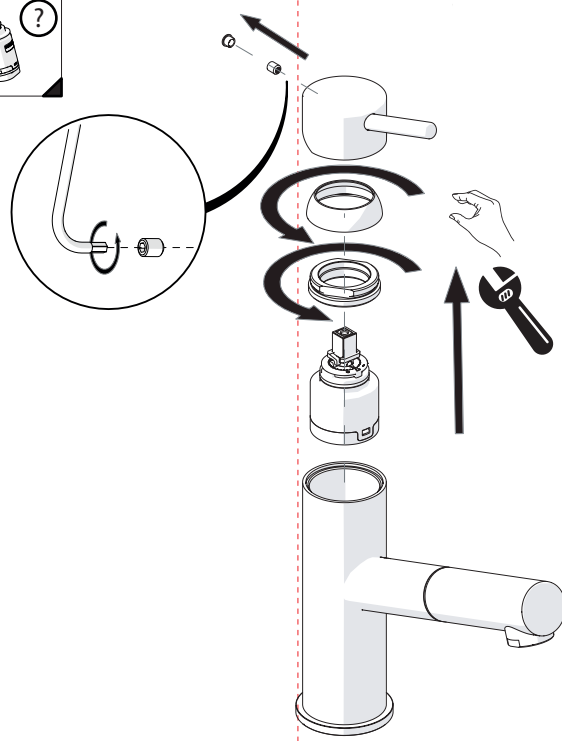

VALVOLA DI NON RITORNO ALL'INTERNO DOCCETTA  
NON-RETURN VALVE INSIDE HANDSHOWER

**6**

**NOBILIS®**  
The Best Technology for Water

LV00118/40

**7**

**8**

Extract the limiter and put it in correct position to limit temperature