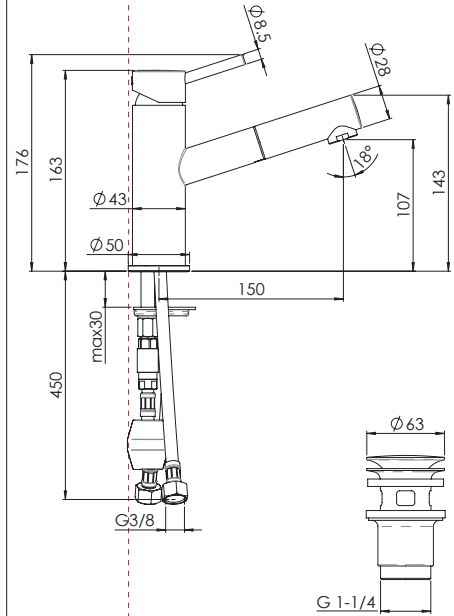

VALVOLA DI NON RITORNO ALL'INTERNO DOCCETTA  
NON-RETURN VALVE INSIDE HANDSHOWER

**6**

**NOBILIS®**  
The Best Technology for Water

LV00118/40

**7**

**8**

Extract the limiter and put it in correct position to limit temperature