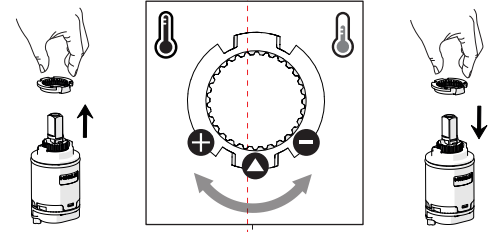

VALVOLA DI NON RITORNO ALL'INTERNO DOCCETTA  
NON-RETURN VALVE INSIDE HANDSHOWER

**6**

**NOBILIS®**  
The Best Technology for Water

LV00118/40

**7**

**8**

Extract the limiter and put it in correct position to limit temperature