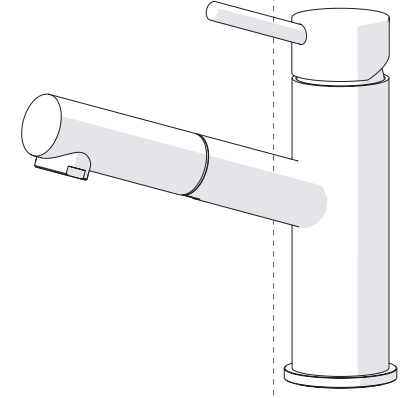

VALVOLA DI NON RITORNO ALL'INTERNO DOCCETTA  
NON-RETURN VALVE INSIDE HANDSHOWER

**6**

**NOBILIS®**  
The Best Technology for Water

LV00118/40

**7**

**8**

Extract the limiter and put it in correct position to limit temperature