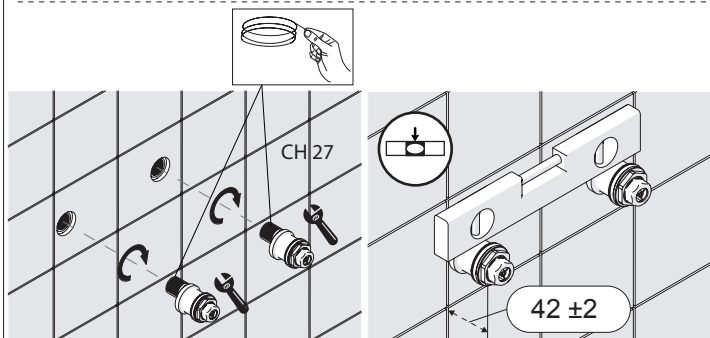

Not included / Non incluso / Non Inclus / Nie zawarty / No incluido / Nao incluido

1

2

METTERE GRASSO
PUT GREASE

3

4