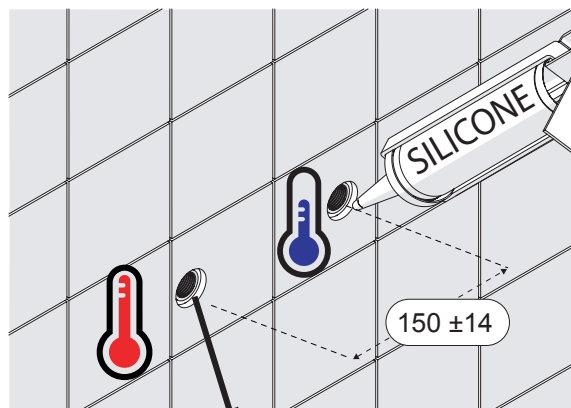

Not included / Non incluso / Non Inclus / Nie zawarty / No incluido / Nao incluido

1

2