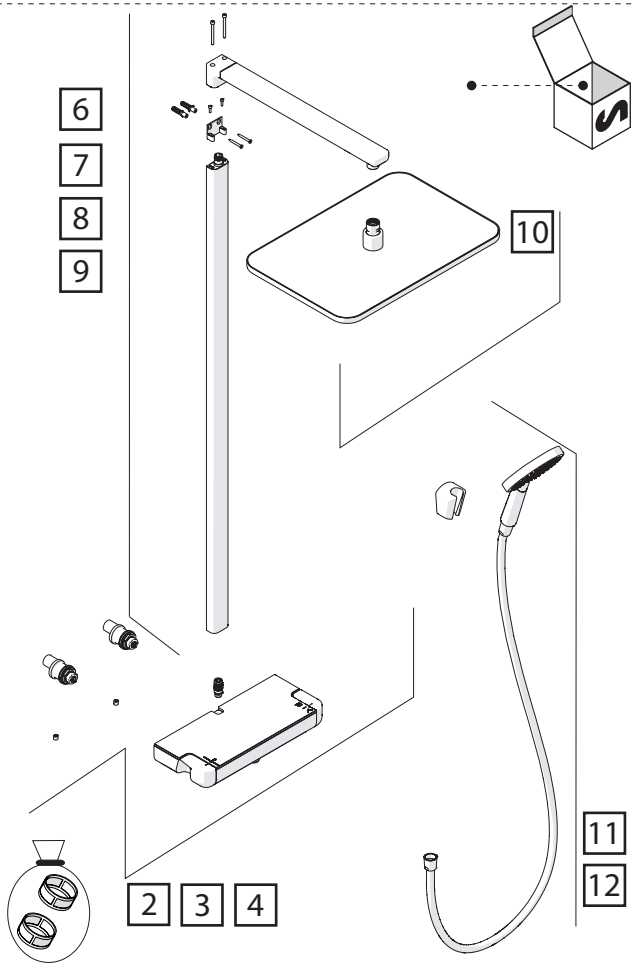

Not included / Non incluso / Non Inclus / Nie zawarty / No incluido / Nao incluido

1

2