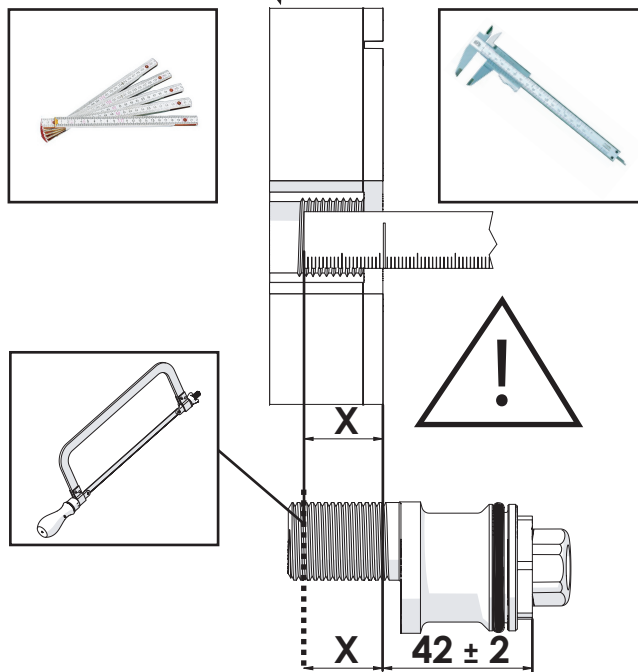

Not included / Non incluso / Non Inclus / Nie zawarty / No incluido / Nao incluido

1

2

METTERE GRASSO
PUT GREASE

3

4