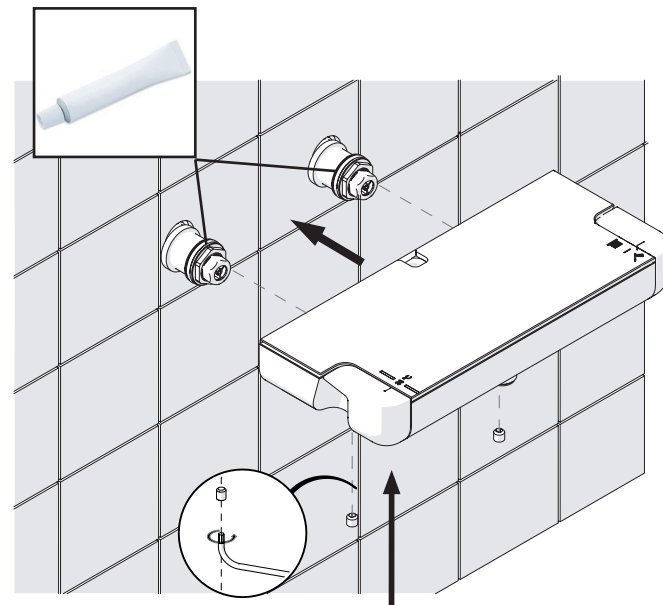

METTERE GRASSO
PUT GREASE

3