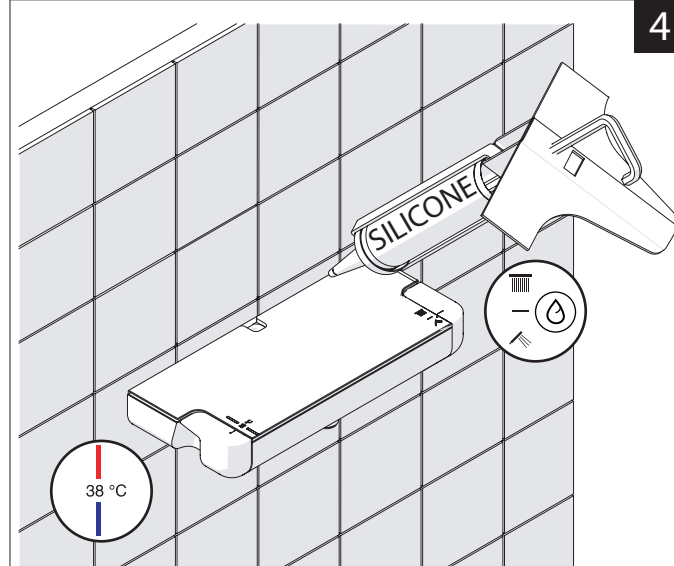

Not included / Non incluso / Non Inclus / Nie zawarty / No incluido / Nao incluido

1

2

METTERE GRASSO
PUT GREASE

3

4