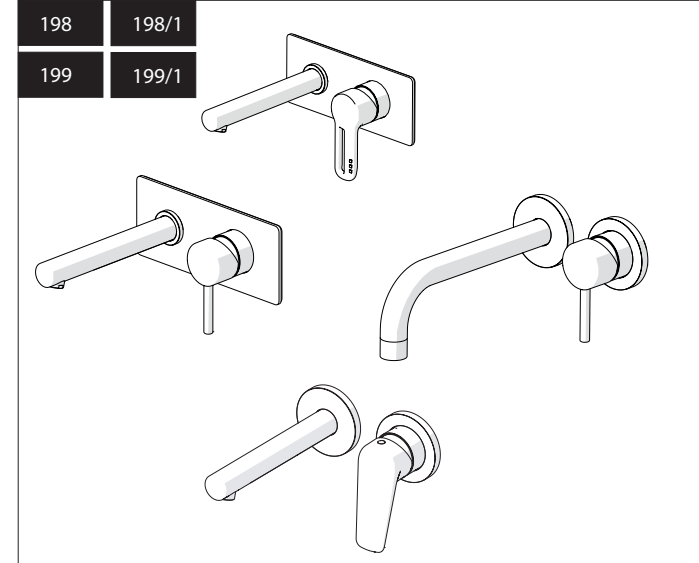

EN The finish of the external part must be combined with the finish of the flush-fit part.
If it does not match, unscrew the CHROME ring and screw the finishing ring supplied only in the kit of the aesthetic part.

RIFERIMENTO IISTRWE81198#---STD
REFERENCE

2

Ø MAX 55 mm

4

3

5

NOBILIS

www.nobili.it