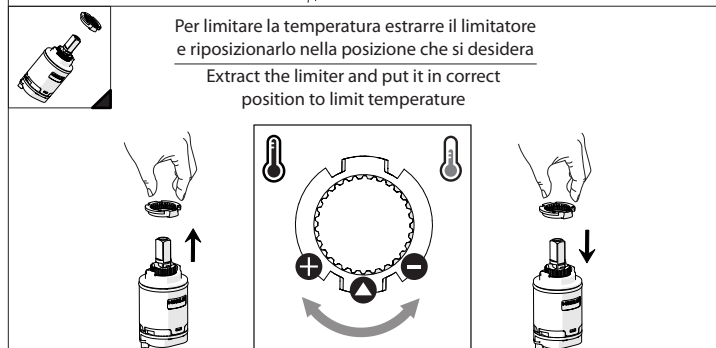

NOBILIS

www.nobili.it

PRIMA DI INIZIARE / BEFORE STARTING

PULIZIA / CLEANING

IISTR00198#---STD

REV3.03/2020