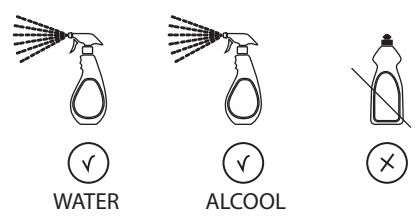

WASH THE FILTERS

CHANGE FILTERS (spare into the box)

CLEANING

IISTRSF00030#--STD

NOBILIS®
The Best Technology for Water

REV1.03/2014

- MI102030
- SF00030
- RY00030
- TGQ85330
- SL00030

www.grupponobili.it