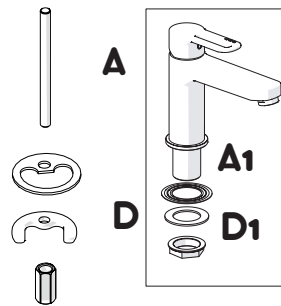

Not included / Non incluso / Non Inclus / Nie zawarty / No incluido / Nao incluido

1