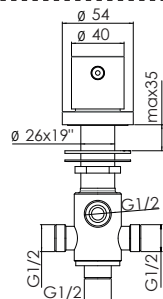

3

4

5

UP

6

EX. PLUS

2

3

DRESS

PUSH

4

PLUS

CUBE

5

LOOP

PUSH

2

FORO BOCCA Ø 35
SPOUT HOLE

! CODICI/CODE:
WEBK204/LR
WEBK204/T1LR
WEBK204/1LR
WEBK204/1T1LR

4 FORI Ø 30
4 HOLES

3

4

5

www.grupponobili.it