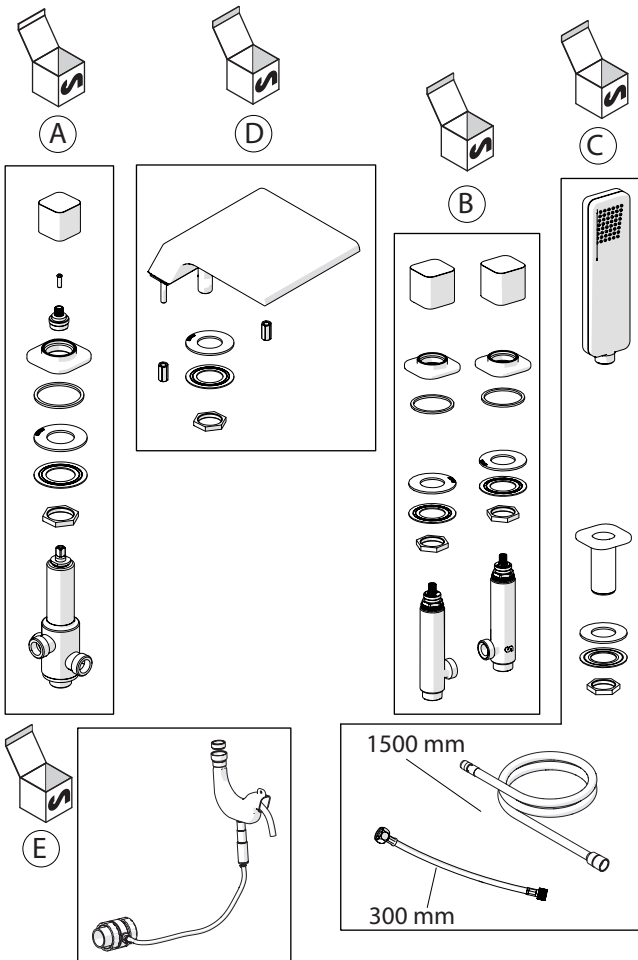

Not included / Non incluso / Non Inclus / Nie zawarty/ No incluido / Nao incluido

1