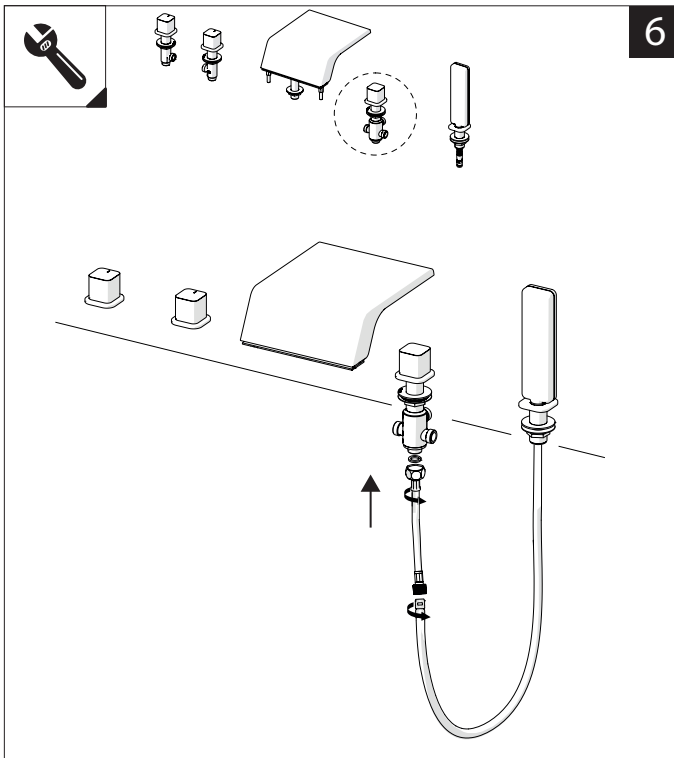

2

FORO BOCCA Ø 35
SPOUT HOLE

! CODICI/CODE:
WEBK204/LR
WEBK204/T1LR
WEBK204/1LR
WEBK204/1T1LR

4 FORI Ø 30
4 HOLES

3

4

5

www.grupponobili.it