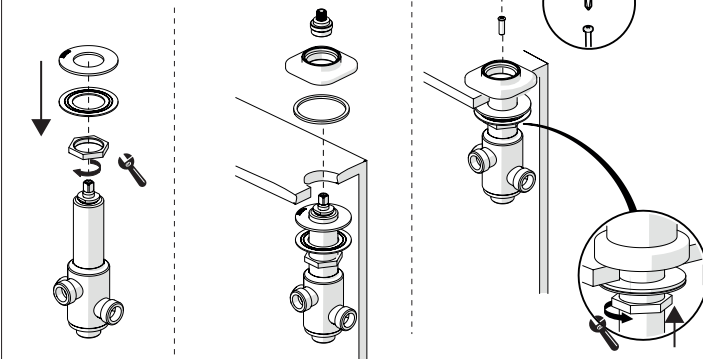

PULIZIA / CLEANING

	ACQUA WATER		ALCOOL		MICROFIBRA MICROFIBER		SPUGNA SPONGE		DETERGENTI DETERGENT
✓	✓	✓	✓	✓	✗	✗	✗		

Not included / Non incluso / Non Inclus / Nie zawarty/ No incluido / Nao incluido

1

5 FORI Ø 30
5 HOLES

2

FORO BOCCA Ø 35
SPOUT HOLE

! CODICI/CODE:
WEBK204/LR
WEBK204/T1LR
WEBK204/1LR
WEBK204/1T1LR

4 FORI Ø 30
4 HOLES

3

4

5

www.grupponobili.it