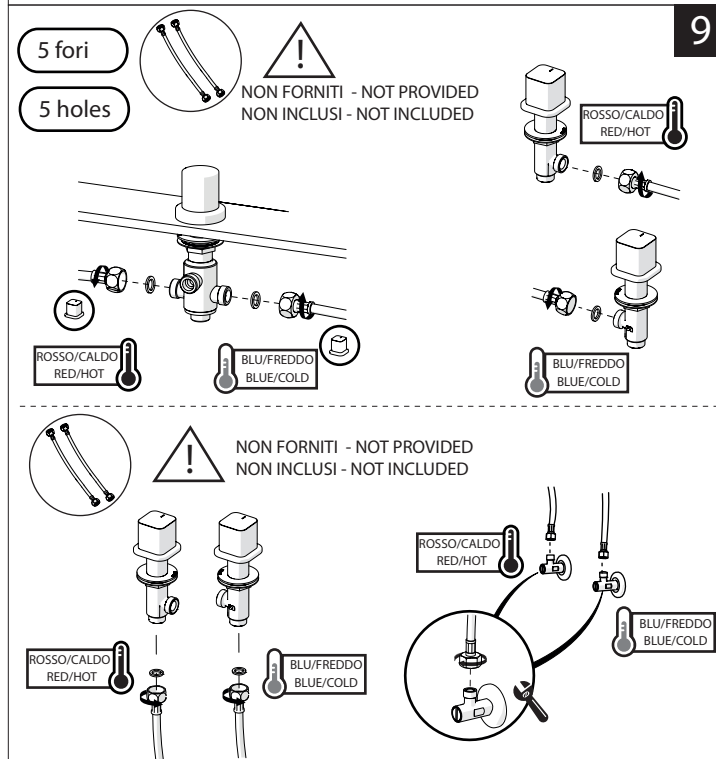

DRESS

PUSH

4

PLUS

CUBE

5

LOOP

PUSH

2

FORO BOCCA Ø 35
SPOUT HOLE

! CODICI/CODE:
WEBK204/LR
WEBK204/T1LR
WEBK204/1LR
WEBK204/1T1LR

4 FORI Ø 30
4 HOLES

3

4

5

www.grupponobili.it