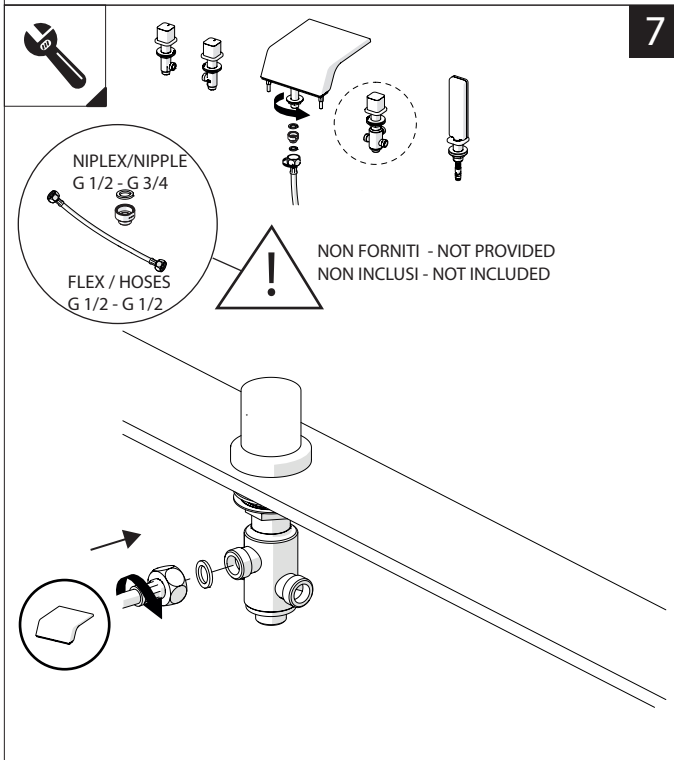

2

FORO BOCCA Ø 35
SPOUT HOLE

! CODICI/CODE:
WEBK204/LR
WEBK204/T1LR
WEBK204/1LR
WEBK204/1T1LR

4 FORI Ø 30
4 HOLES

3

4

5

www.grupponobili.it