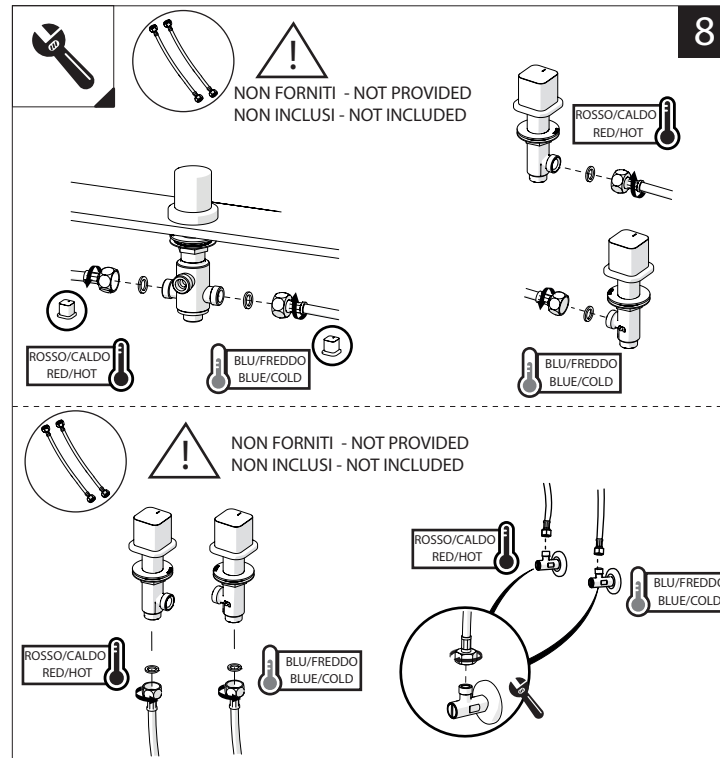

PULIZIA / CLEANING

	ACQUA WATER		ALCOOL		MICROFIBRA MICROFIBER		SPUGNA SPONGE		DETERGENTI DETERGENT
✓	✓	✓	✓	✓	✗	✗	✗		

Not included / Non incluso / Non Inclus / Nie zawarty/ No incluido / Nao incluido

1

5 FORI Ø 30
5 HOLES

2

FORO BOCCA Ø 35
SPOUT HOLE

! CODICI/CODE:
WEBK204/LR
WEBK204/T1LR
WEBK204/1LR
WEBK204/1T1LR

4 FORI Ø 30
4 HOLES

3

4

5

www.grupponobili.it