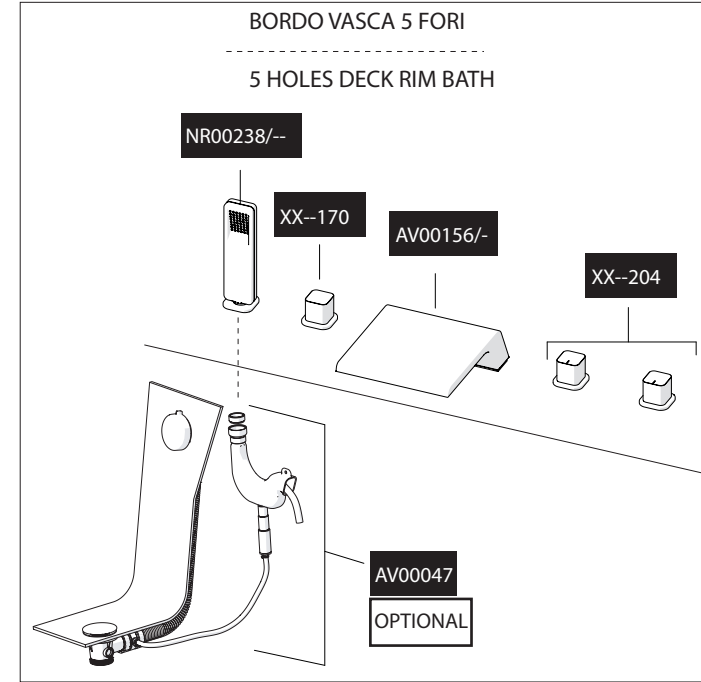

PULIZIA / CLEANING

	ACQUA WATER		ALCOOL		MICROFIBRA MICROFIBER		SPUGNA SPONGE		DETERGENTI DETERGENT
✓	✓	✓	✓	✓	✗	✗	✗		

Not included / Non incluso / Non Inclus / Nie zawarty/ No incluido / Nao incluido

1

5 FORI Ø 30
5 HOLES

2

FORO BOCCA Ø 35
SPOUT HOLE

! CODICI/CODE:
WEBK204/LR
WEBK204/T1LR
WEBK204/1LR
WEBK204/1T1LR

4 FORI Ø 30
4 HOLES

3

4

5

www.grupponobili.it