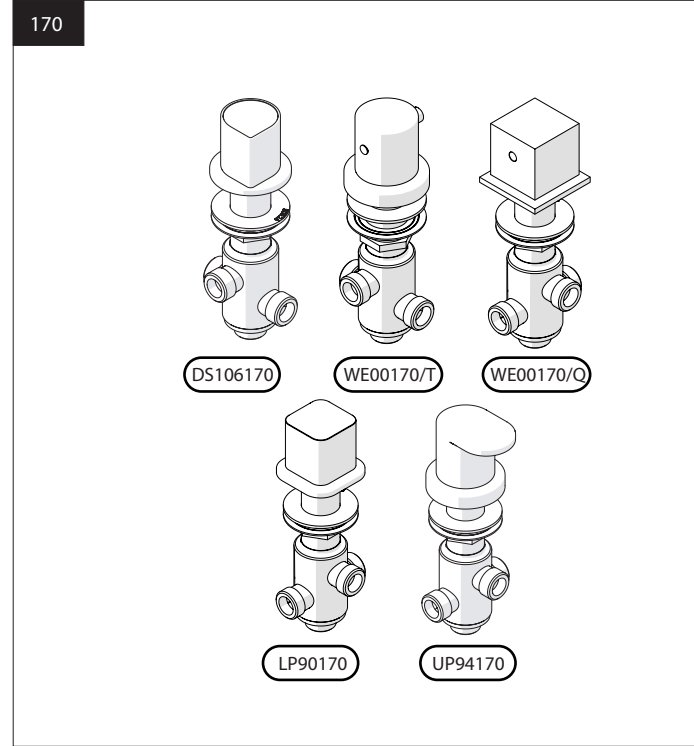

DRESS

PUSH

4

PLUS

CUBE

5

LOOP

PUSH