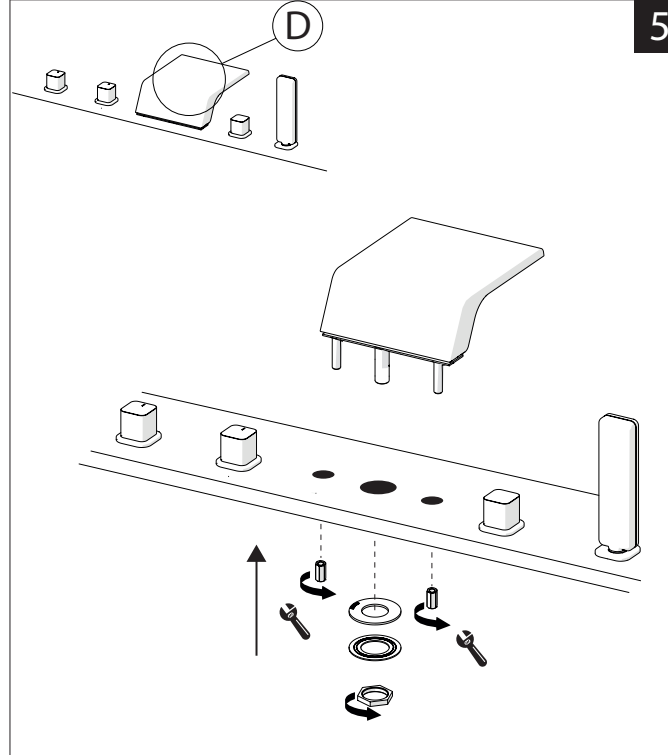

2

FORO BOCCA Ø 35
SPOUT HOLE

! CODICI/CODE:
WEBK204/LR
WEBK204/T1LR
WEBK204/1LR
WEBK204/1T1LR

4 FORI Ø 30
4 HOLES

3

4

5

www.grupponobili.it