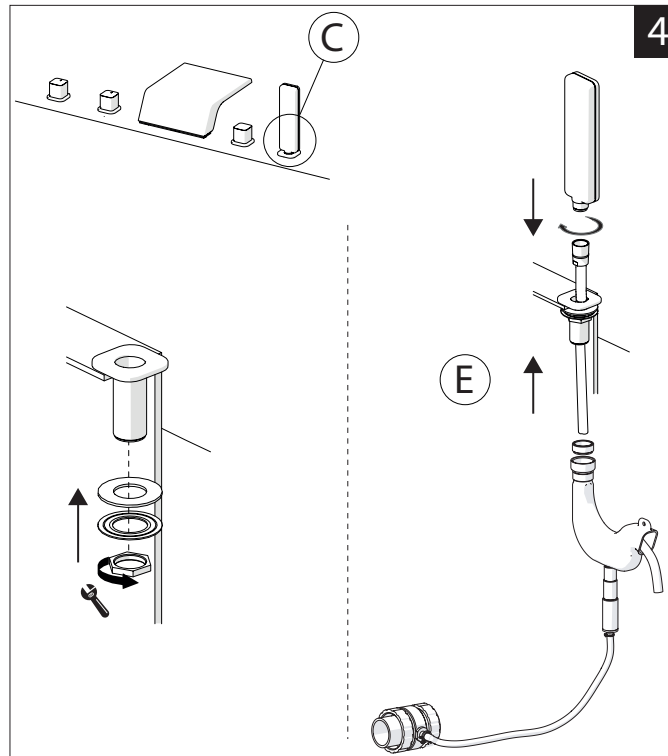

2

FORO BOCCA Ø 35
SPOUT HOLE

! CODICI/CODE:
WEBK204/LR
WEBK204/T1LR
WEBK204/1LR
WEBK204/1T1LR

4 FORI Ø 30
4 HOLES

3

4

5

www.grupponobili.it