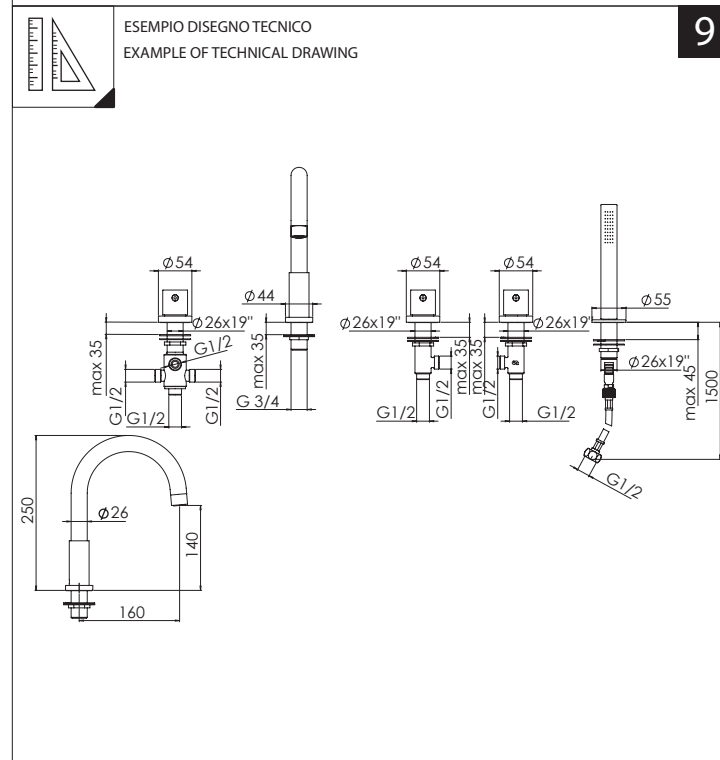

2

FORO BOCCA Ø 35
SPOUT HOLE

! CODICI/CODE:
WEBK204/LR
WEBK204/T1LR
WEBK204/1LR
WEBK204/1T1LR

4 FORI Ø 30
4 HOLES

3

4

5

www.grupponobili.it