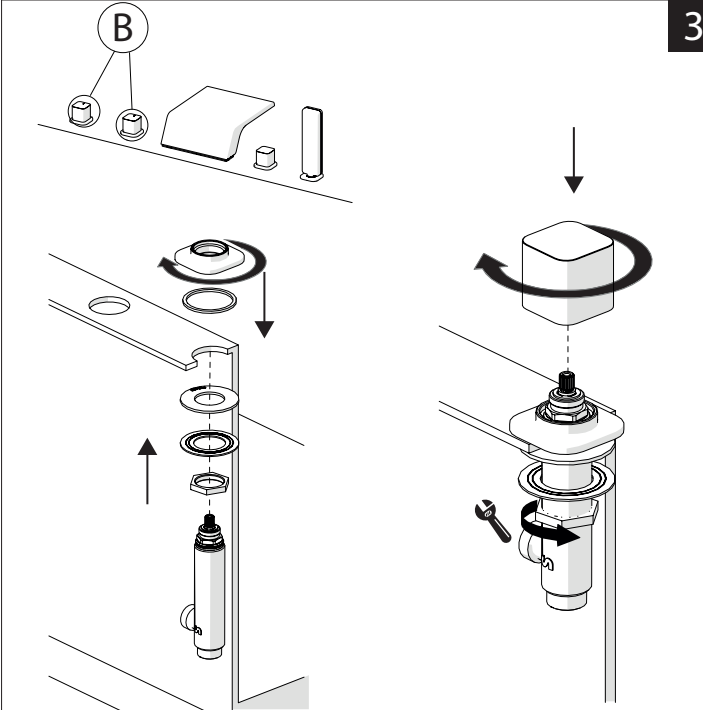

2

FORO BOCCA Ø 35
SPOUT HOLE

! CODICI/CODE:
WEBK204/LR
WEBK204/T1LR
WEBK204/1LR
WEBK204/1T1LR

4 FORI Ø 30
4 HOLES

3

4

5

www.grupponobili.it