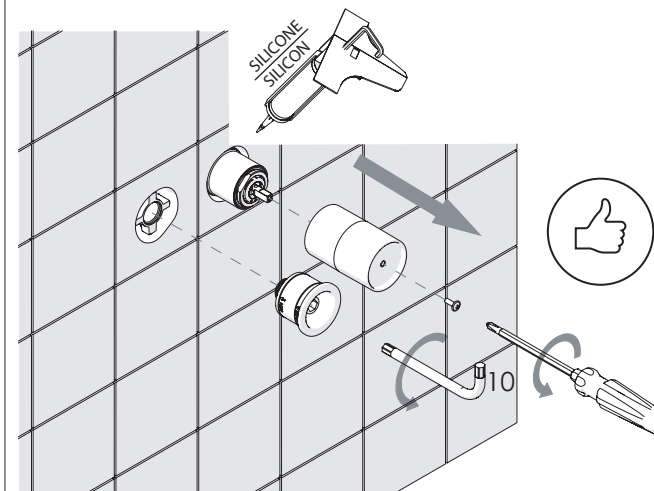

Not included / Non incluso / Non Inclus / Nie zawarty / No incluido / Nao incluido

1

D

F
SE NON CROMATO
IF NO CHROME

IT

La finitura della parte estetica deve corrispondere a quella della parte incassata.
Se non corrisponde bisogna svitare l'anello CROMATO e avvitare l'anello in finitura fornito solo nel kit della parte estetica.

EN

The finish of the external part must be combined with the finish of the flush-fit part.
If it does not match, unscrew the CHROME ring and screw the finishing ring supplied only in the kit of the aesthetic part.

RIFERIMENTO IISTRWE81198#---STD
REFERENCE

2

3

4

5