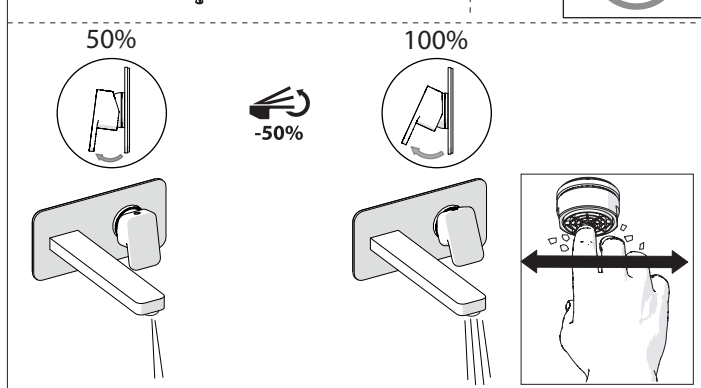

6

8

7

9

www.nobili.it

PRIMA DI INIZIARE / BEFORE STARTING

	P bar		MAX 10 MIN 0,5		5		T		T °C		MAX 80		65 45

PULIZIA / CLEANING

ACQUA WATER	NO VERNICIATO NO PAINTED	MICROFIBRA MICROFIBER	SPUGNA SPONGE	DETERGENTI DETERGENT
✓	✓	✓	✗	✗

PER VERNICIATO
FOR PAINTED
ACQUA E SAPONE
WATER AND SOAP

✓