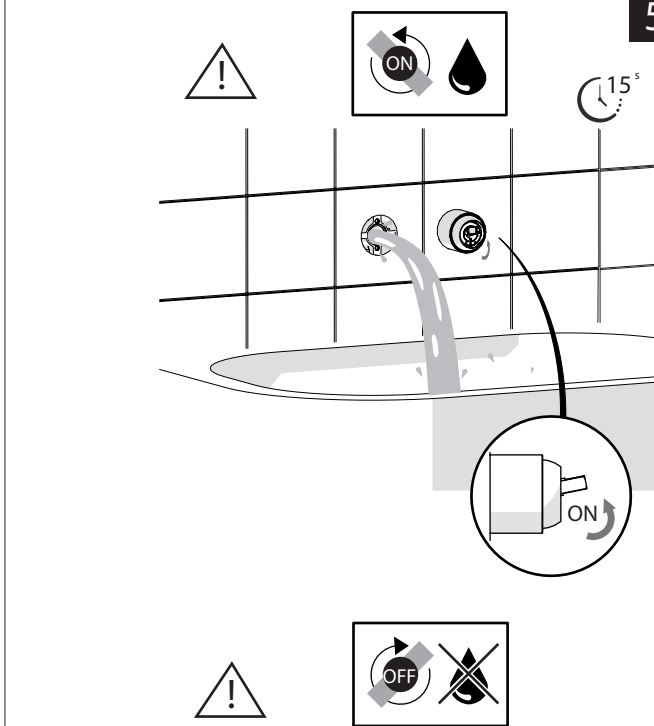

Not included / Non incluso / Non Inclus / Nie zawarty / No incluido / Nao incluido

1

D

F
SE NON CROMATO
IF NO CHROME

IT

La finitura della parte estetica deve corrispondere a quella della parte incassata.
Se non corrisponde bisogna svitare l'anello CROMATO e avvitare l'anello in finitura fornito solo nel kit della parte estetica.

EN

The finish of the external part must be combined with the finish of the flush-fit part.
If it does not match, unscrew the CHROME ring and screw the finishing ring supplied only in the kit of the aesthetic part.

RIFERIMENTO IISTRWE81198#---STD
REFERENCE

2

3

4

5