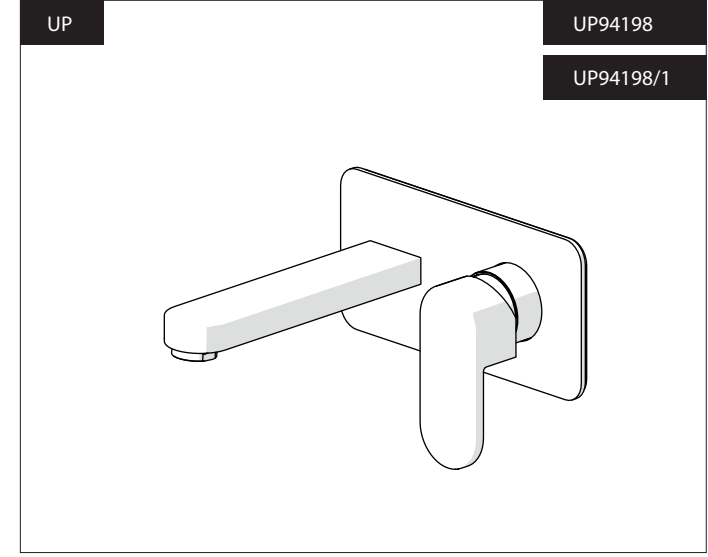

6

8

7

9

www.nobili.it

PRIMA DI INIZIARE / BEFORE STARTING

	P bar		MAX 10 MIN 0,5		5		T		T °C		MAX 80		65 45

PULIZIA / CLEANING

ACQUA WATER	NO VERNICIATO NO PAINTED	MICROFIBRA MICROFIBER	SPUGNA SPONGE	DETERGENTI DETERGENT
✓	✓	✓	✗	✗

PER VERNICIATO
FOR PAINTED
ACQUA E SAPONE
WATER AND SOAP

✓