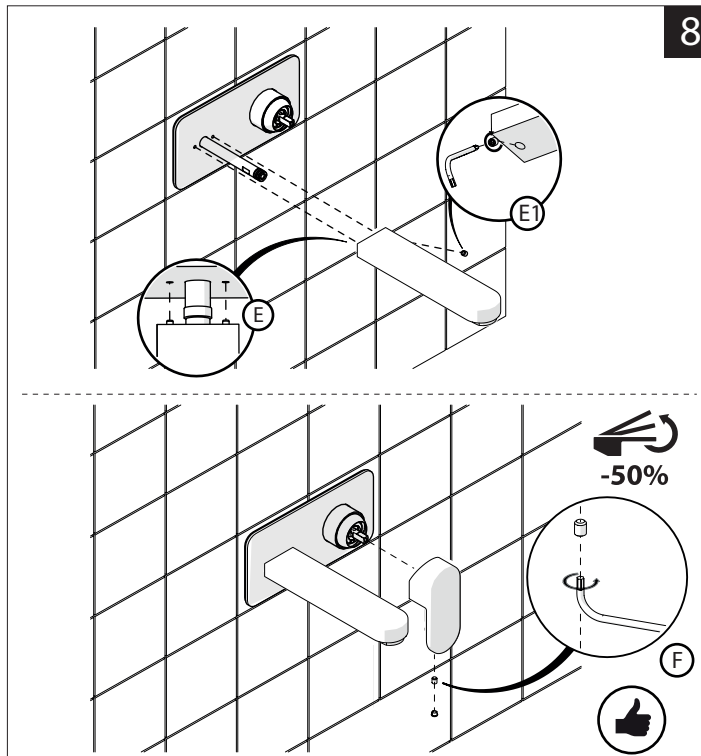

6

8

7

9

www.nobili.it

PRIMA DI INIZIARE / BEFORE STARTING

	P bar		MAX 10 MIN 0,5		5		T		T °C		MAX 80		65 45

PULIZIA / CLEANING

ACQUA WATER	NO VERNICIATO NO PAINTED	MICROFIBRA MICROFIBER	SPUGNA SPONGE	DETERGENTI DETERGENT
✓	✓	✓	✗	✗

PER VERNICIATO
FOR PAINTED
ACQUA E SAPONE
WATER AND SOAP

✓