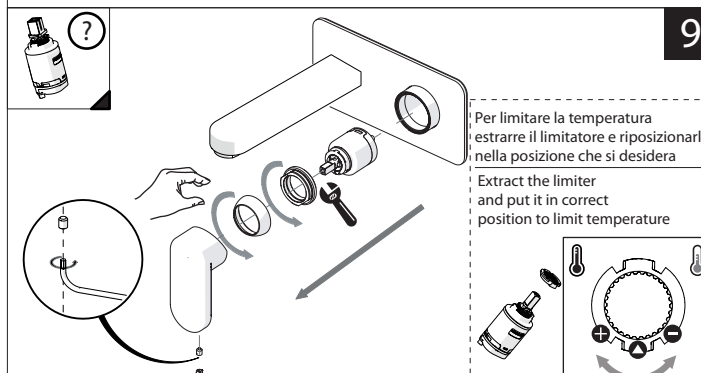

EN

The finish of the external part must be combined with the finish of the flush-fit part.  
If it does not match, unscrew the CHROME ring and screw the finishing ring supplied only in the kit of the aesthetic part.

RIFERIMENTO IISTRWE81198#---STD  
REFERENCE

2

3

4

5

6

8

7