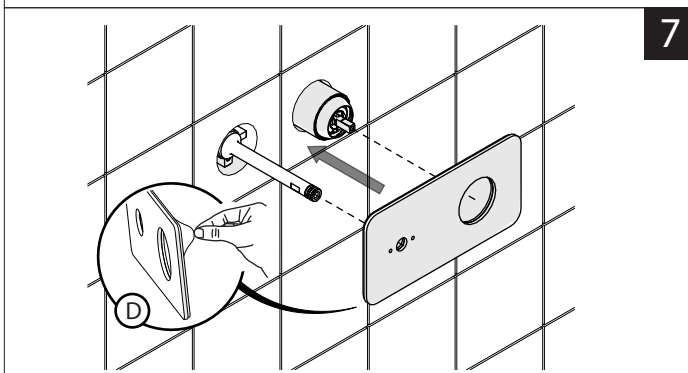

6

8

7

9

www.nobili.it

PRIMA DI INIZIARE / BEFORE STARTING

	P bar		MAX 10 MIN 0,5		5		T		T °C		MAX 80		65 45

PULIZIA / CLEANING

ACQUA WATER	NO VERNICIATO NO PAINTED	MICROFIBRA MICROFIBER	SPUGNA SPONGE	DETERGENTI DETERGENT
✓	✓	✓	✗	✗

PER VERNICIATO
FOR PAINTED
ACQUA E SAPONE
WATER AND SOAP

✓