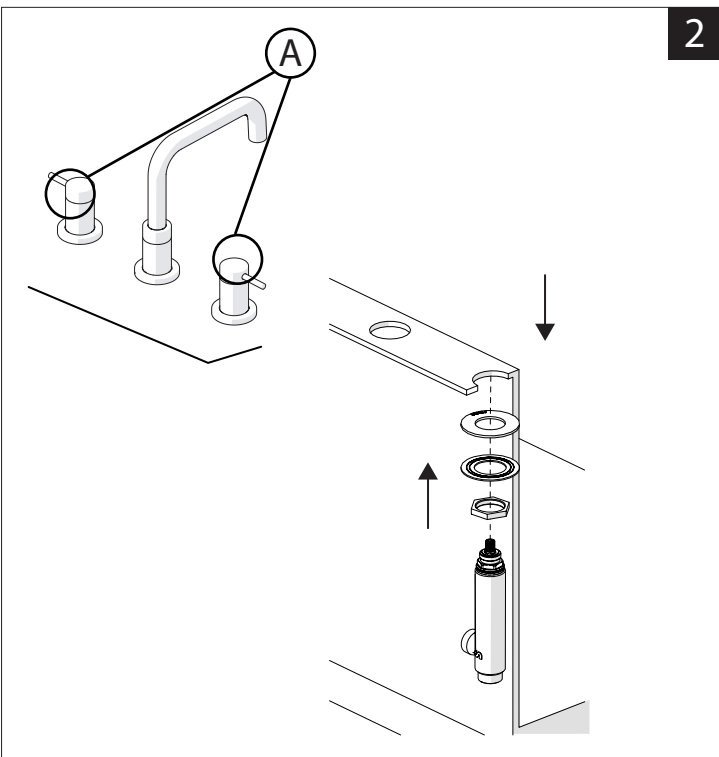

Not included / Non incluso / Non Inclus / Nie zawarty / No incluido / Nao incluido

1

2