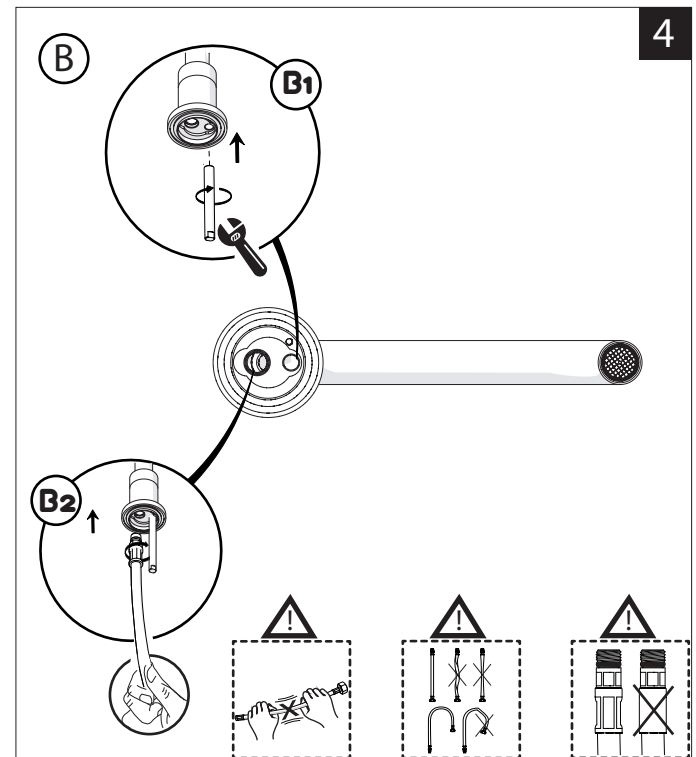

Not included / Non incluso / Non Inclus / Nie zawarty / No incluido / Nao incluido

1

2

3

4

5