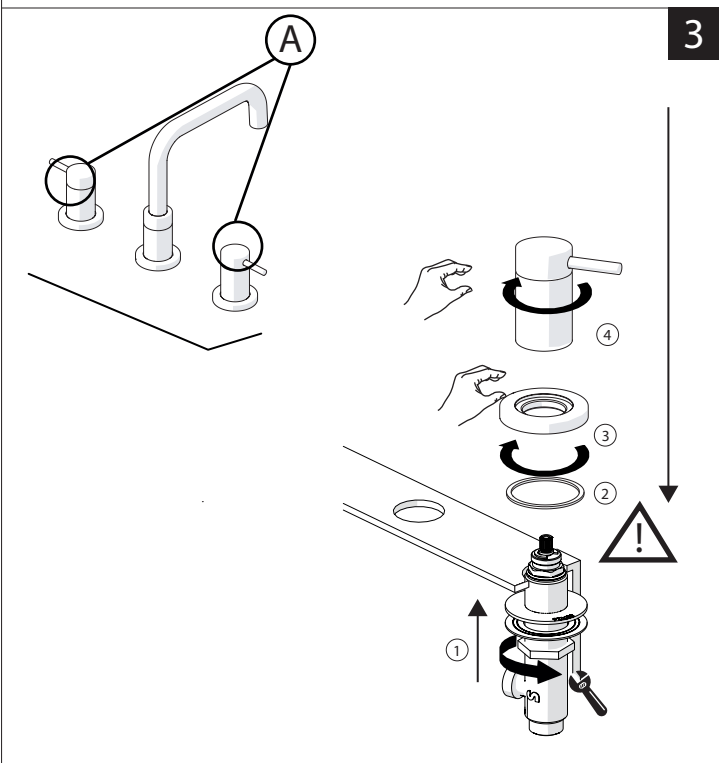

Not included / Non incluso / Non Inclus / Nie zawarty / No incluido / Nao incluido

1

2

3

4

5