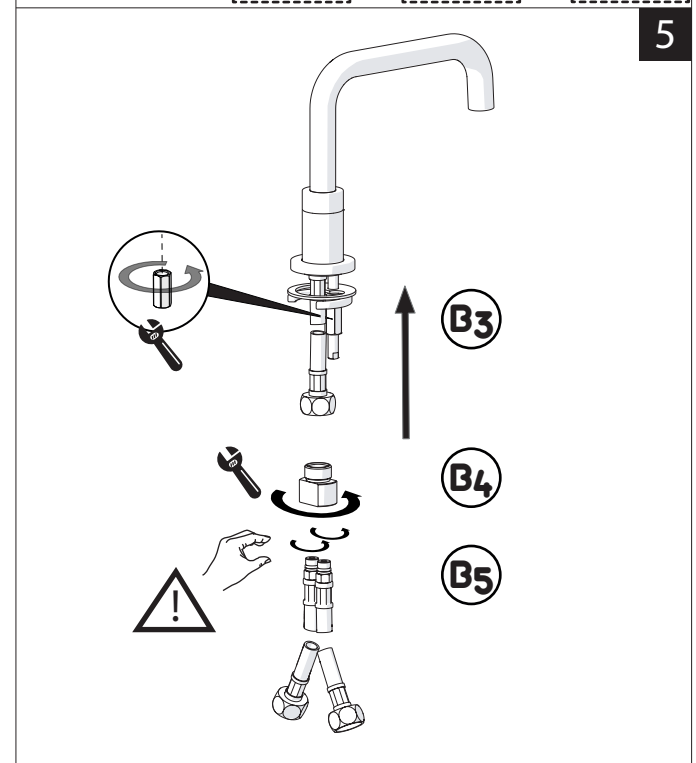

Not included / Non incluso / Non Inclus / Nie zawarty / No incluido / Nao incluido

1

2

3

4

5