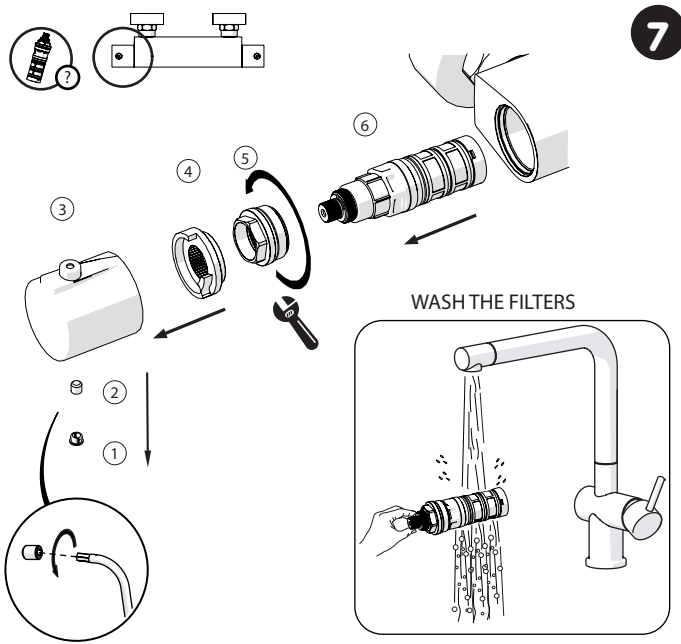

CHANGE FILTERS (spare into the box)

8

9

IISTRSY97030#---STD

NOBILIS
The Best Technology for Water

SY97030
VV103030

www.grupponobili.it

REV03/2013