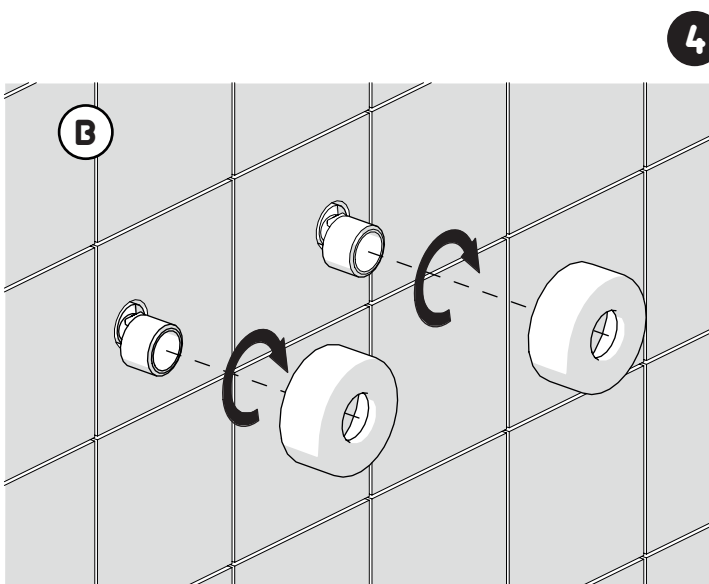

+

Not included / Non incluso / Non inclus / Nie zawarty / No incluido / Não incluido

1

3

5

2

4

6