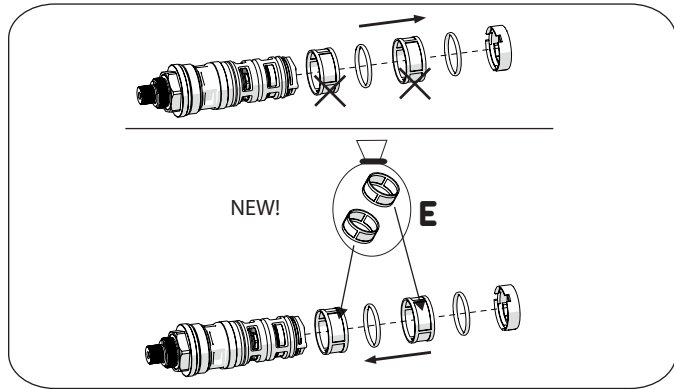

CHANGE FILTERS (spare into the box)

8

9

IISTRSY97030#---STD

NOBILIS
The Best Technology for Water

SY97030
VV103030

www.grupponobili.it

REV03/2013