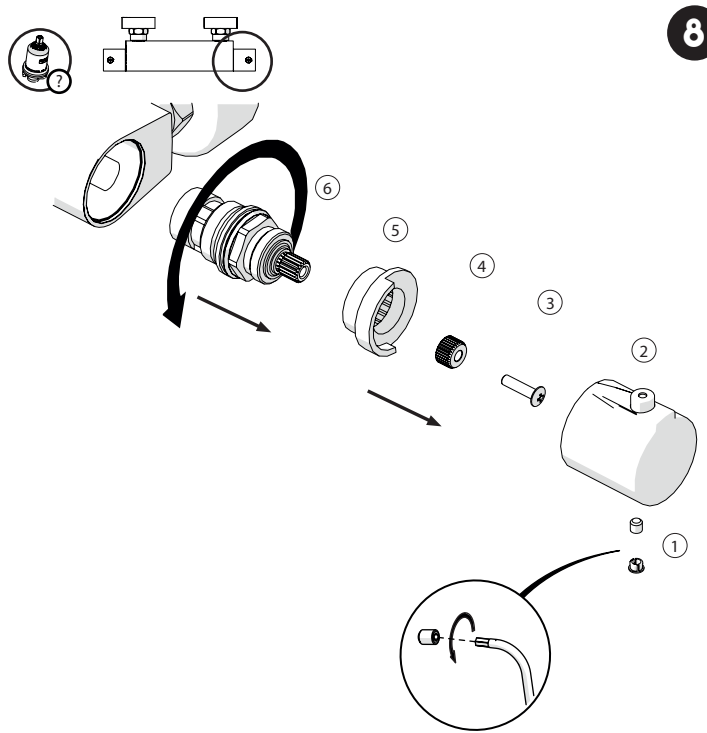

CHANGE FILTERS (spare into the box)

8

9

IISTRSY97030#---STD

NOBILIS
The Best Technology for Water

SY97030
VV103030

www.grupponobili.it

REV03/2013