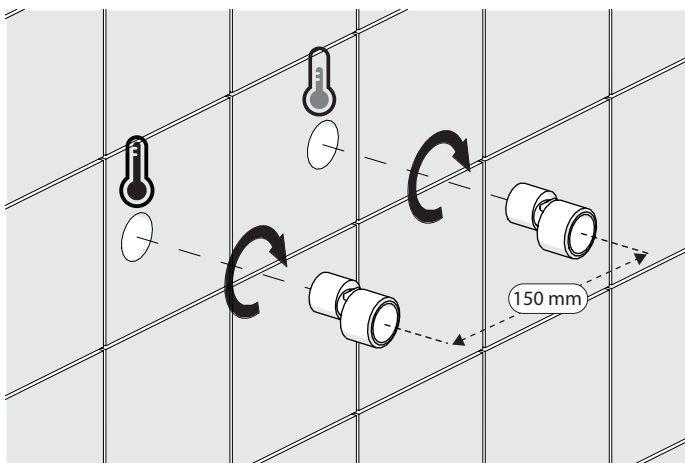

+

Not included / Non incluso / Non inclus / Nie zawarty / No incluido / Não incluido

1

3

5

2

4

6