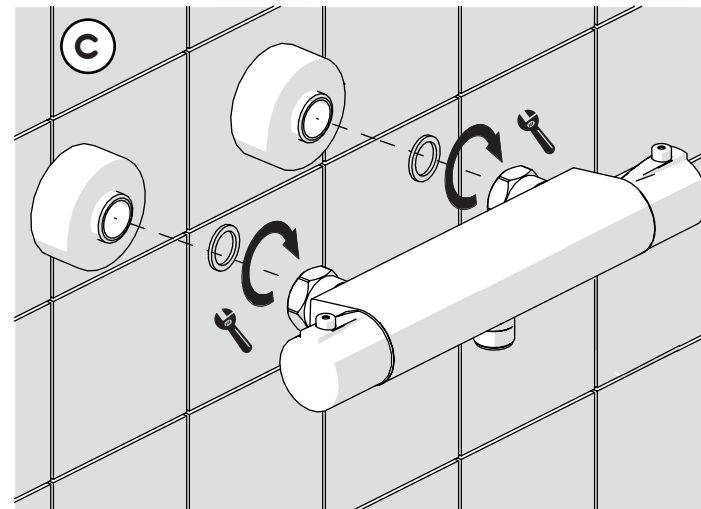

+

Not included / Non incluso / Non inclus / Nie zawarty / No incluido / Não incluido

1

3

5

2

4

6