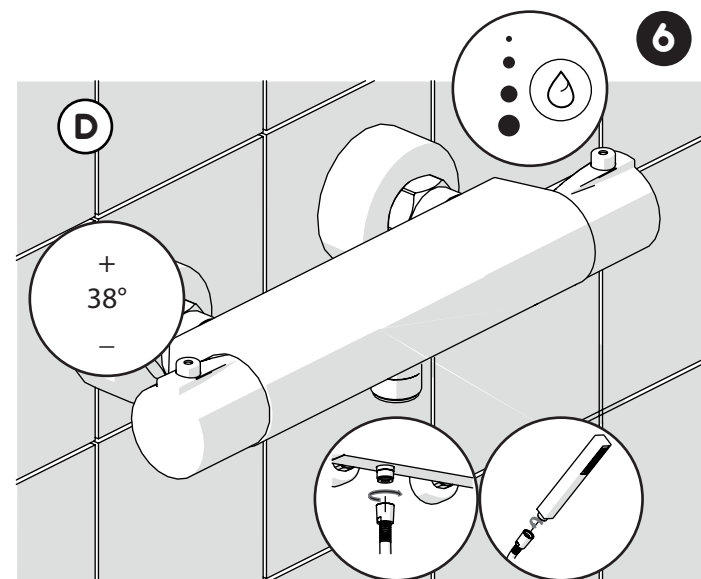

+

Not included / Non incluso / Non inclus / Nie zawarty / No incluido / Não incluido

1

3

5

2

4

6