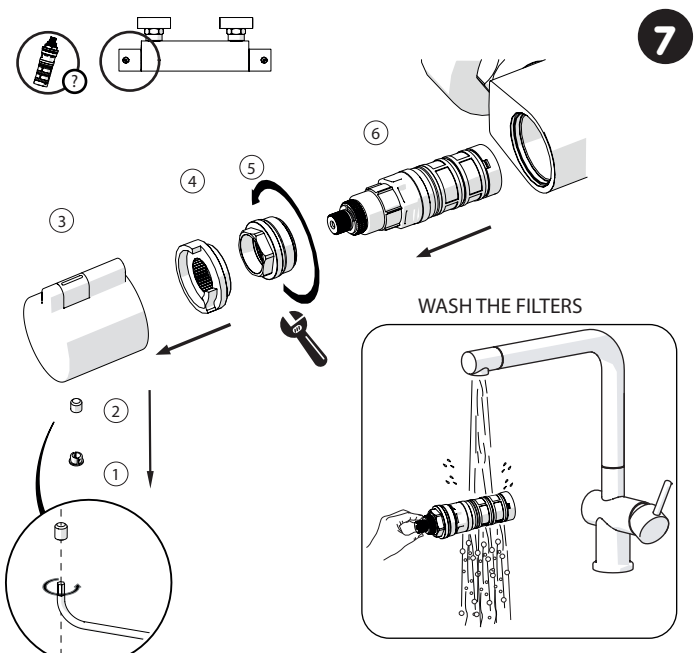

IISTR00201/5#—NEU REV2.12/2019

WASH THE FILTERS

CHANGE FILTERS (spare into the box)

CLEANING

WATER ✓ ALCOOL ✓

NOBILIS
The Best Technology for Water

AB87010
AB87010/1

www.grupponobili.it