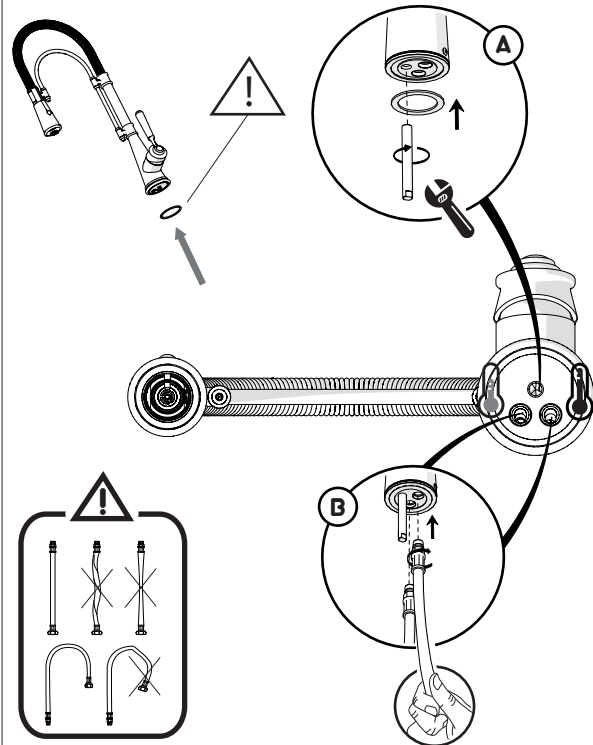

+

Not included / Non incluso / Non inclus / Nie zawarty / No incluido / Não incluido

1

3

5

2

4

6