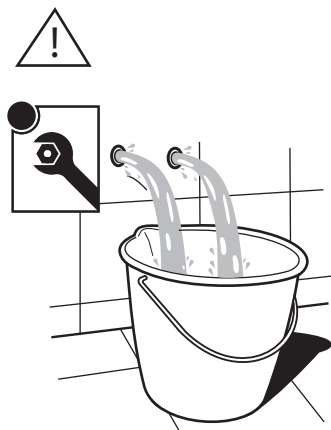

+

Not included / Non incluso / Non inclus / Nie zawarty / No incluido / Não incluido

1

3

5

2

4

6