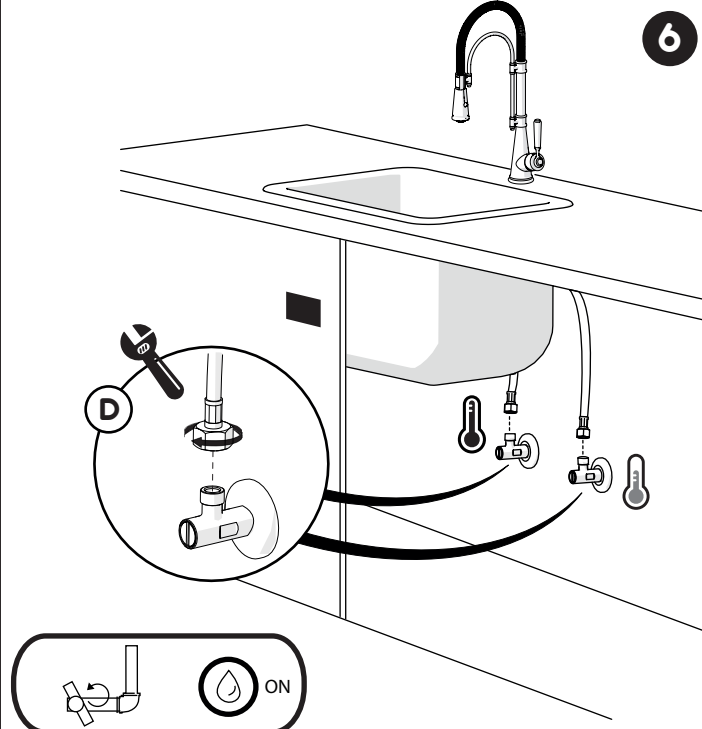

+

Not included / Non incluso / Non inclus / Nie zawarty / No incluido / Não incluido

1

3

5

2

4

6