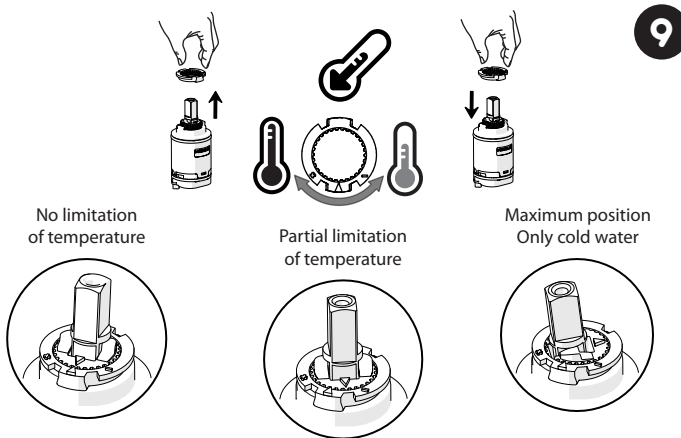

IISTRCH7500#---STD

NOBILIS
The Best Technology for Water

REV1.12/2013