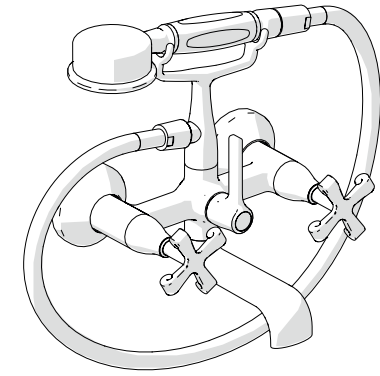

NOBILIS®
The Best Technology for Water

CP210

IISTRCP210#---STD

www.grupponobili.it

REV.2.07/2017