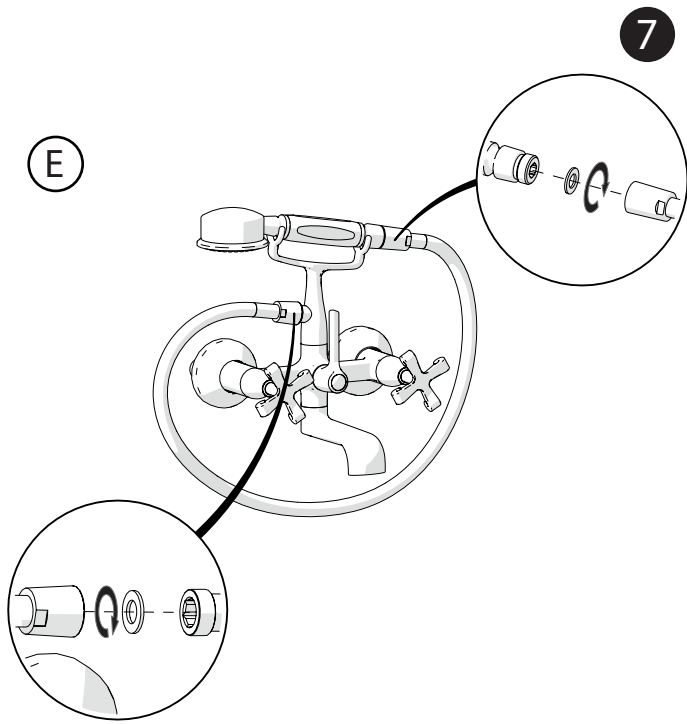

NOBILIS®
The Best Technology for Water

CP210

IISTRCP210#---STD

www.grupponobili.it

REV.2.07/2017

10

Insert the 2 columns into the 2 Ø 30 mm top holes with 150 mm spacing
Screw the external bath assembly with the gaskets using the CH 30 mm key