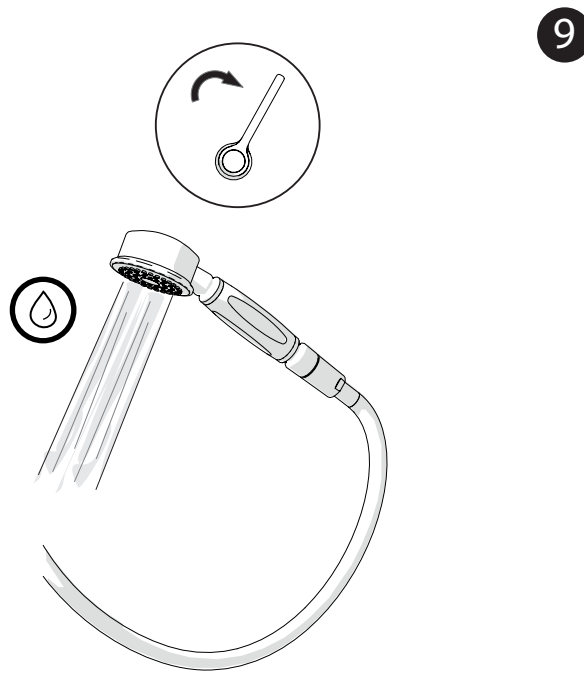

NOBILIS®
The Best Technology for Water

CP210

IISTRCP210#---STD

www.grupponobili.it

REV.2.07/2017

10

Insert the 2 columns into the 2 Ø 30 mm top holes with 150 mm spacing
Screw the external bath assembly with the gaskets using the CH 30 mm key