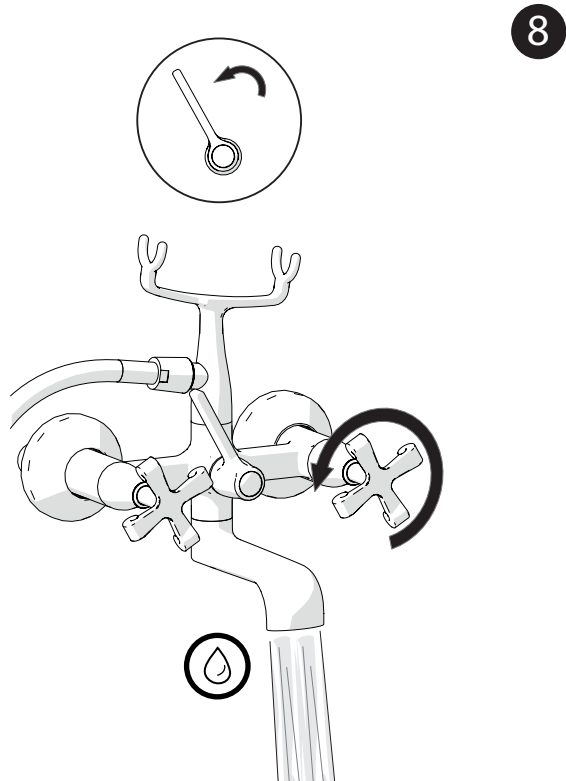

1

3

5

2

4

6

**NOBILIS®**  
The Best Technology for Water

CP210

IISTRCP210#---STD

www.grupponobili.it

REV.2.07/2017

**10**

Insert the 2 columns into the 2 Ø 30 mm top holes with 150 mm spacing  
Screw the external bath assembly with the gaskets using the CH 30 mm key