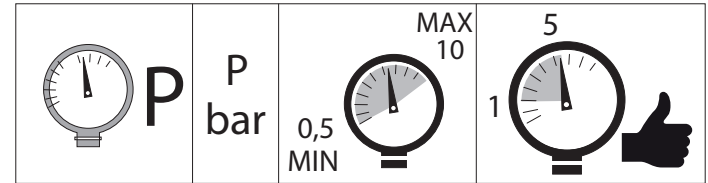

RCR201/56
RCR201/56A

6

RCR201/5
RCR201/6

8

RCR201/5
RCR201/6

RCR201/56
RCR201/56A

7

9

RCR201/5
RCR201/6