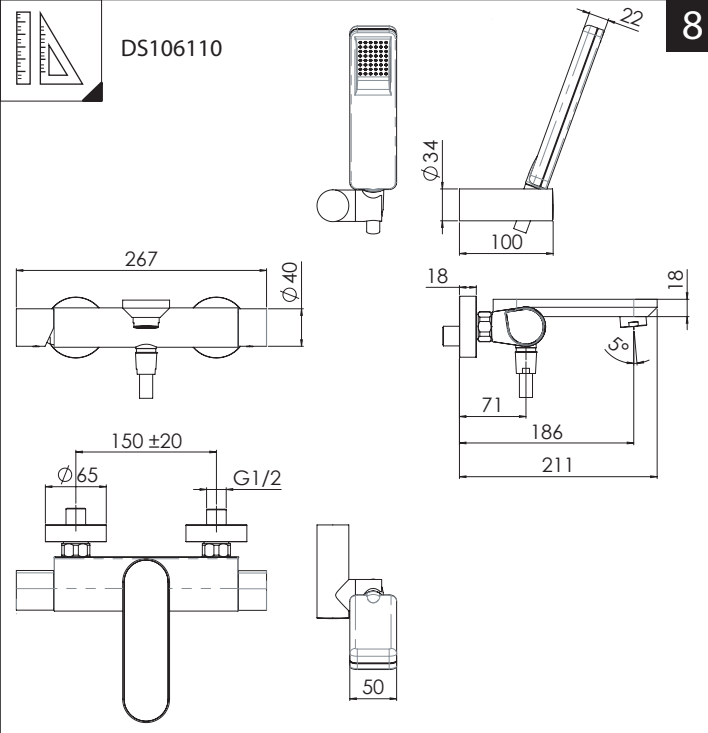

Extract the limiter and put it in correct position to limit temperature

7

DS106110

8

9

ON

**NOBILIS**  
The Best Technology for Water

DRESS