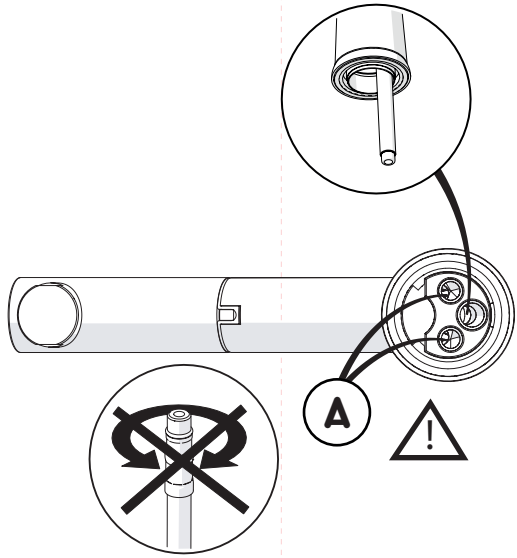

Not included / Non incluso / Non Inclus / Nie zawarty/ No incluido / Nao incluido

1

2

3

4

5