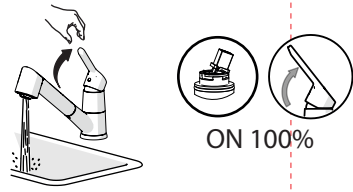

VALVOLA DI NON RITORNO ALL'INTERNO DOCCETTA  
NON-RETURN VALVE INSIDE HANDSHOWER

**6**

**NOBILIS®**  
The Best Technology for Water

LV00118/40

**7**

**8**

Extract the limiter and put it in correct position to limit temperature