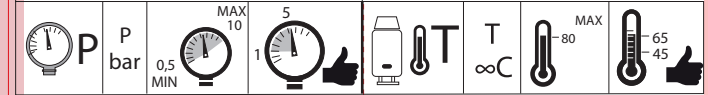

www.grupponobili.it

BEFORE STARTING