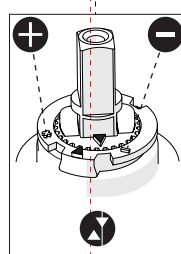

VALVOLA DI NON RITORNO ALL'INTERNO DOCCETTA  
NON-RETURN VALVE INSIDE HANDSHOWER

**6**

**NOBILIS®**  
The Best Technology for Water

LV00118/40

**7**

**8**

Extract the limiter and put it in correct position to limit temperature