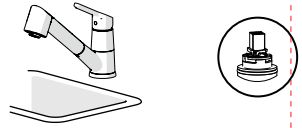

VALVOLA DI NON RITORNO ALL'INTERNO DOCCETTA  
NON-RETURN VALVE INSIDE HANDSHOWER

**6**

**NOBILIS®**  
The Best Technology for Water

LV00118/40

**7**

**8**

Extract the limiter and put it in correct position to limit temperature