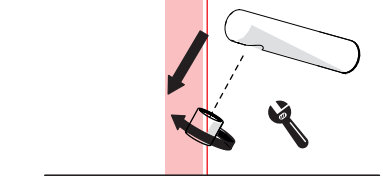

VALVOLA DI NON RITORNO ALL'INTERNO DOCCETTA  
NON-RETURN VALVE INSIDE HANDSHOWER

**6**

**NOBILIS®**  
The Best Technology for Water

LV00118/40

**7**

**8**

Extract the limiter and put it in correct position to limit temperature