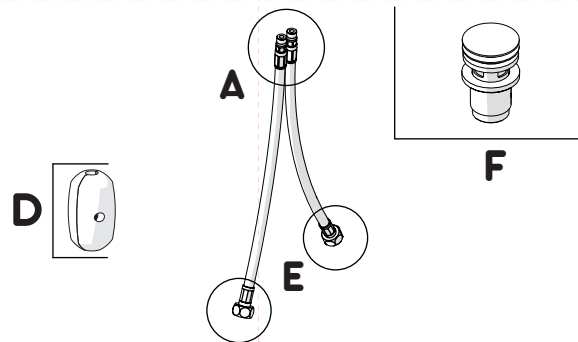

Not included / Non incluso / Non Inclus / Nie zawarty/ No incluido / Nao incluido

1

2