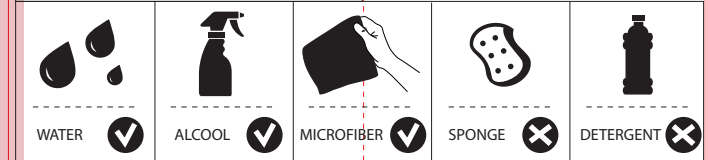

-50%

"Dinamic" flow rate restrictor "50%"

VALVOLA DI NON RITORNO ALL'INTERNO DOCCETTA
NON-RETURN VALVE INSIDE HANDSHOWER

6

NOBILIS®
The Best Technology for Water

LV00118/40

7

8

Extract the limiter and put it in correct position to limit temperature

www.grupponobili.it

BEFORE STARTING

CLEANING

IISTRV00118/40#---STD

REV0.07/2015