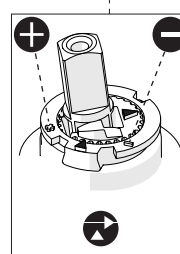

VALVOLA DI NON RITORNO ALL'INTERNO DOCCETTA  
NON-RETURN VALVE INSIDE HANDSHOWER

**6**

**NOBILIS®**  
The Best Technology for Water

LV00118/40

**7**

**8**

Extract the limiter and put it in correct position to limit temperature