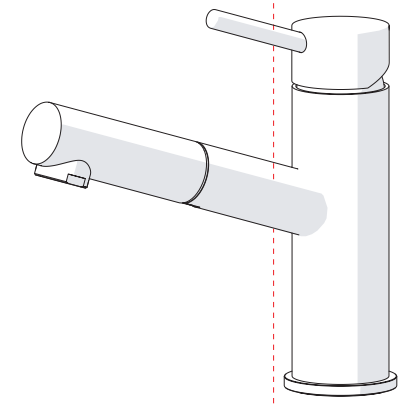

VALVOLA DI NON RITORNO ALL'INTERNO DOCCETTA  
NON-RETURN VALVE INSIDE HANDSHOWER

**6**

**NOBILIS®**  
The Best Technology for Water

LV00118/40

**7**

**8**

Extract the limiter and put it in correct position to limit temperature