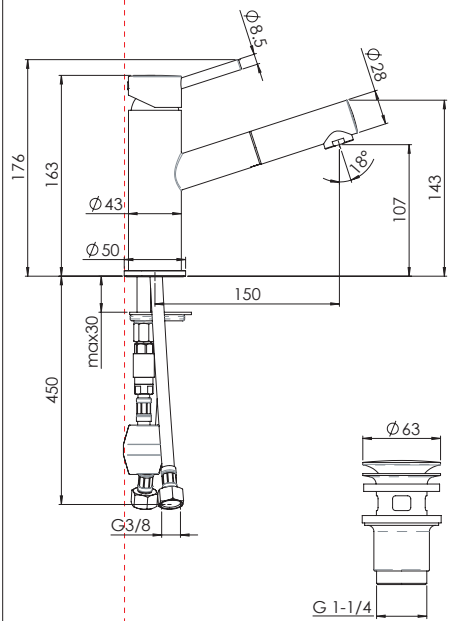

VALVOLA DI NON RITORNO ALL'INTERNO DOCCETTA  
NON-RETURN VALVE INSIDE HANDSHOWER

**6**

**NOBILIS®**  
The Best Technology for Water

LV00118/40

**7**

**8**

Extract the limiter and put it in correct position to limit temperature