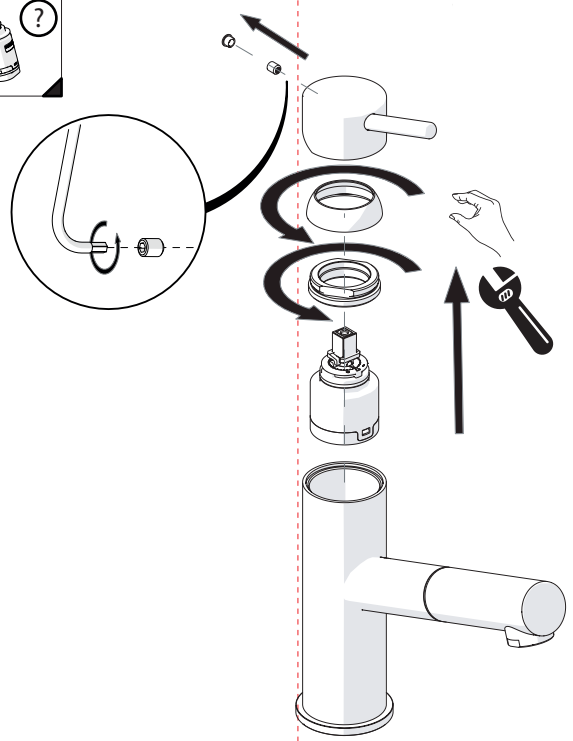

VALVOLA DI NON RITORNO ALL'INTERNO DOCCETTA  
NON-RETURN VALVE INSIDE HANDSHOWER

**6**

**NOBILIS®**  
The Best Technology for Water

LV00118/40

**7**

**8**

Extract the limiter and put it in correct position to limit temperature