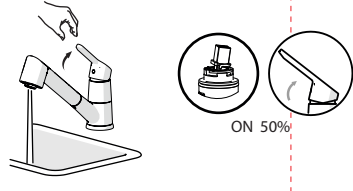

VALVOLA DI NON RITORNO ALL'INTERNO DOCCETTA  
NON-RETURN VALVE INSIDE HANDSHOWER

**6**

**NOBILIS®**  
The Best Technology for Water

LV00118/40

**7**

**8**

Extract the limiter and put it in correct position to limit temperature