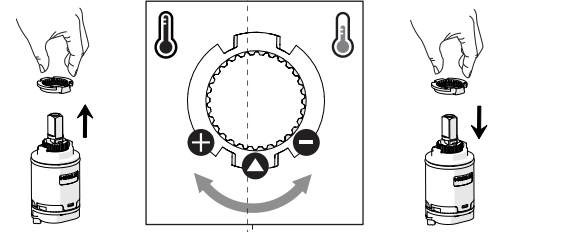

VALVOLA DI NON RITORNO ALL'INTERNO DOCCETTA  
NON-RETURN VALVE INSIDE HANDSHOWER

**6**

**NOBILIS®**  
The Best Technology for Water

LV00118/40

**7**

**8**

Extract the limiter and put it in correct position to limit temperature