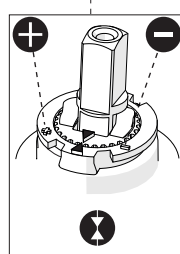

VALVOLA DI NON RITORNO ALL'INTERNO DOCCETTA  
NON-RETURN VALVE INSIDE HANDSHOWER

**6**

**NOBILIS®**  
The Best Technology for Water

LV00118/40

**7**

**8**

Extract the limiter and put it in correct position to limit temperature