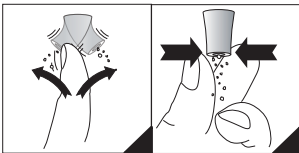

Extract the limiter and put it in correct  
position to limit temperature

**ECO**

ON 50%

ON 100%

  
 PULIZIA / CLEANING / LIMPIEZA / NETTOYAGE / PUTZEN

!  
 ASCIUGARE BENE SEMPRE  
 DRY ALWAYS ALWAYS  
 SECO SIEMPRE SIEMPRE  
 TOUJOURS SECHER  
 TROCKEN IMMER IMMER