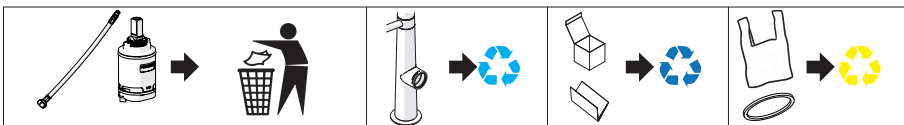

IISTMV123300#---STD

REV0.03/2019