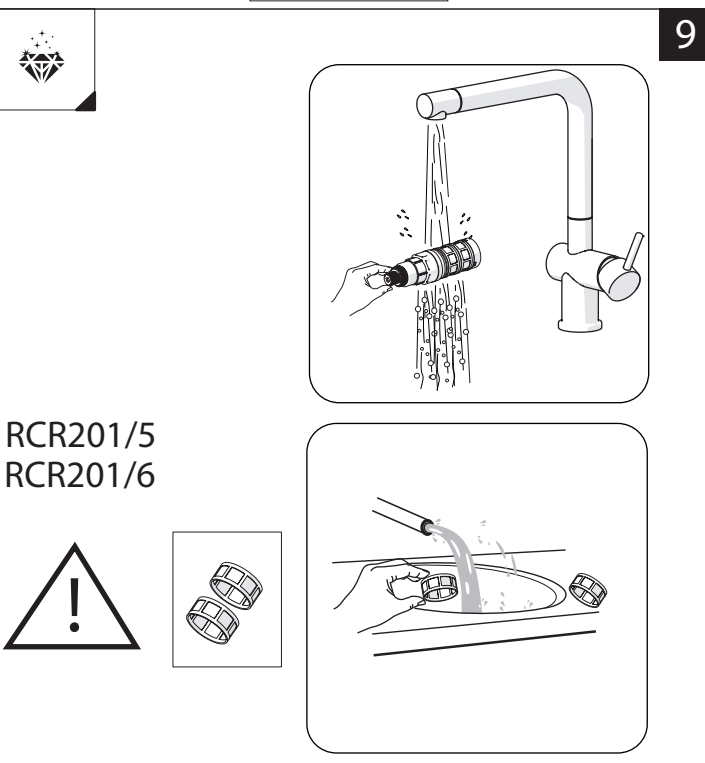

RCR201/5
RCR201/6

2

RCR201/5

3

RCR201/6

RCR201/5

4

RCR201/6

RCR201/5

5

38

	P P bar	MAX 10 0,5 MIN	5 1	
	T T °C	MAX 80	65 45	

IISTR00201/5#--NEU REV2.12/2019

CHANGE FILTERS (spare into the box)

CLEANING

MI102010 SF00010 RY00010 TGQ85310
SL00010