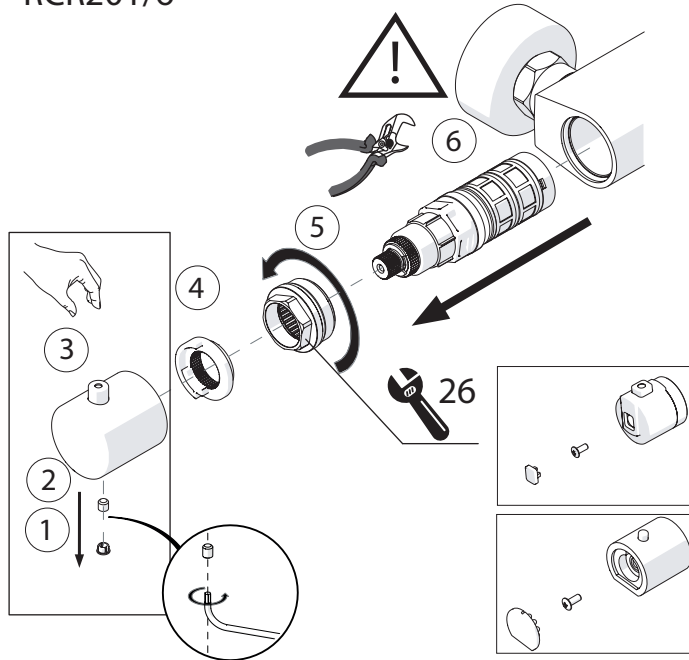

RCR201/5

1

RCR201/6

RCR201/56
RCR201/56A

- RCR201/56
- 

COLOR GREEN

- 

COLOR BLUE

RCR201/5
RCR201/6

2

RCR201/5

3

RCR201/6

RCR201/5

4

RCR201/6

RCR201/5

5

38

	P P bar	MAX 10 0,5 MIN	5 1	
	T T °C	MAX 80	65 45	

IISTR00201/5#--NEU REV2.12/2019

CHANGE FILTERS (spare into the box)

CLEANING

MI102010 SF00010 RY00010 TGQ85310
SL00010