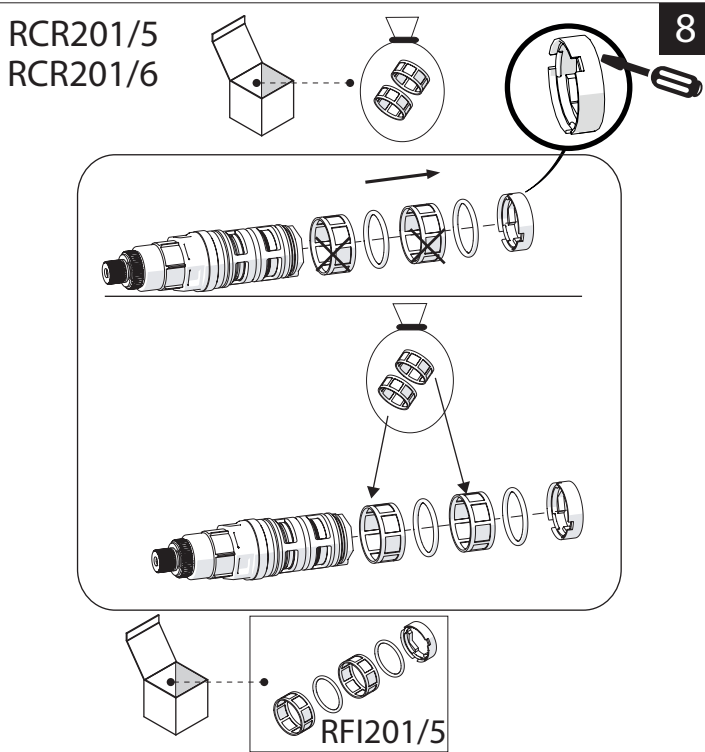

RCR201/5

1

RCR201/6

RCR201/56
RCR201/56A

- RCR201/56
- 

COLOR GREEN

- 

COLOR BLUE

RCR201/5
RCR201/6

2

RCR201/5

3

RCR201/6

RCR201/5

4

RCR201/6

RCR201/5

5

38

	P P bar	MAX 10 0,5 MIN	5 1	
	T T °C	MAX 80	65 45	

IISTR00201/5#--NEU REV2.12/2019

CHANGE FILTERS (spare into the box)

CLEANING

MI102010 SF00010 RY00010 TGQ85310
SL00010