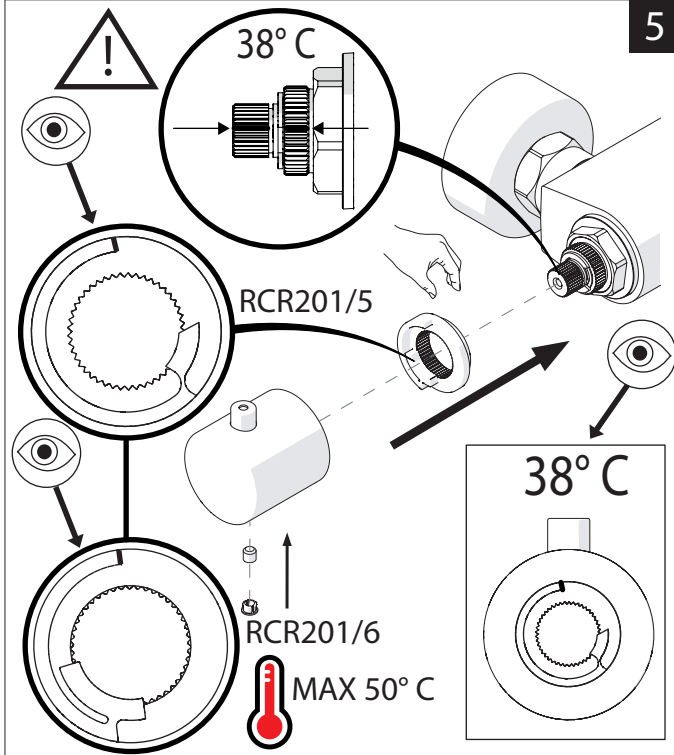

RCR201/5
RCR201/6

2

RCR201/5

3

RCR201/6

RCR201/5

4

RCR201/6

RCR201/5

5

38

	P P bar	MAX 10 0,5 MIN	5 1	
	T T °C	MAX 80	65 45	

IISTR00201/5#--NEU REV2.12/2019

CHANGE FILTERS (spare into the box)

CLEANING

MI102010 SF00010 RY00010 TGQ85310
SL00010