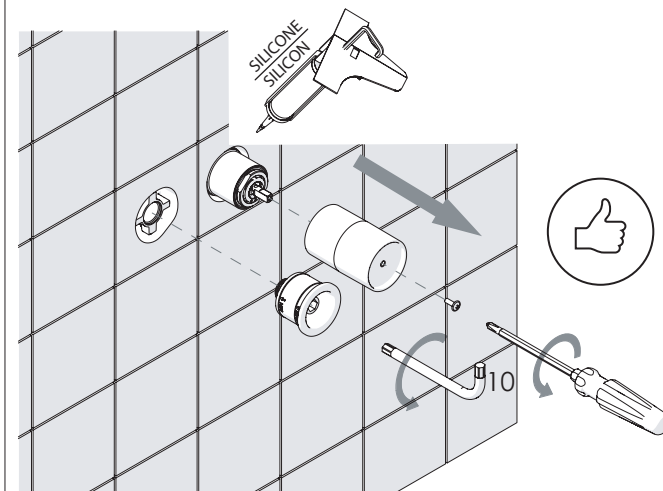

Not included / Non incluso / Non Inclus / Nie zawarty / No incluido / Nao incluido

1

D

F
SE NON CROMATO
IF NO CHROME

IT

La finitura della parte estetica deve corrispondere a quella della parte incassata.
Se non corrisponde bisogna svitare l'anello CROMATO e avvitare l'anello in finitura fornito solo nel kit della parte estetica.

EN

The finish of the external part must be combined with the finish of the flush-fit part.
If it does not match, unscrew the CHROME ring and screw the finishing ring supplied only in the kit of the aesthetic part.

RIFERIMENTO IISTRWE81198#---STD
REFERENCE

2

TEST

3

4

5