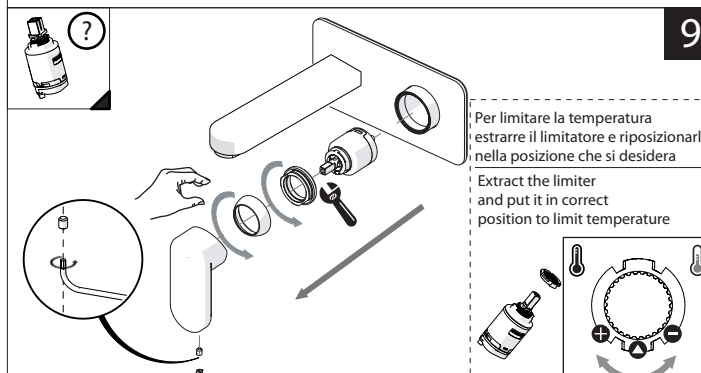

6

8

7

9

www.nobili.it

PRIMA DI INIZIARE / BEFORE STARTING

	P bar		MAX 10 MIN 0,5		5		T °C		MAX 80 MIN 45		65 45

PULIZIA / CLEANING

ACQUA WATER	NO VERNICIATO NO PAINTED	MICROFIBRA MICROFIBER	SPUGNA SPONGE	DETERGENTI DETERGENT
✓	✓	✓	✗	✗

PER VERNICIATO
FOR PAINTED
ACQUA E SAPONE
WATER AND SOAP

✓