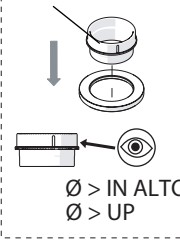

Not included / Non incluso / Non Inclus / Nie zawarty / No incluido / Nao incluido

1

ANELLO DI GUIDA  
GUIDE RING

Ø > IN ALTO  
Ø > UP

SOLO PER / ONLY FOR  
VE125119/2-VE125139/2  
SCARICO INVERSALE SKIP-UP  
UNIVERSAL WASTE

Ø 33.5/35 mm

SOLO PER / ONLY FOR  
VE125119/2-VE125139/2