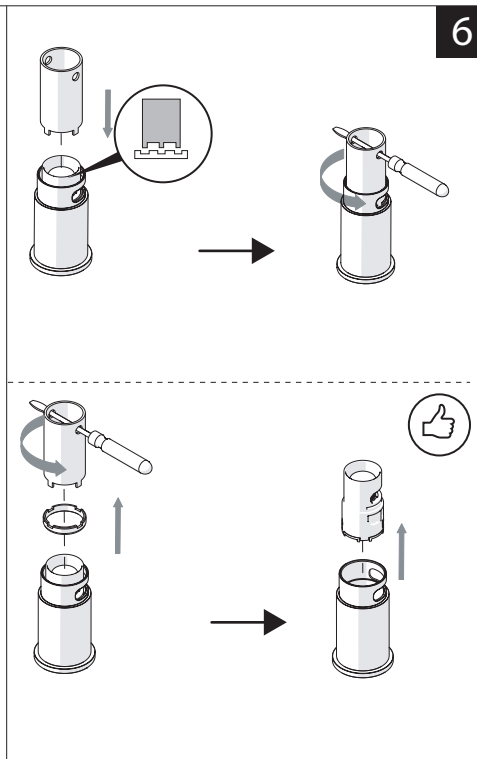

Not included / Non incluso / Non Inclus / Nie zawarty / No incluido / Nao incluido

1

ANELLO DI GUIDA  
GUIDE RING

Ø > IN ALTO  
Ø > UP

SOLO PER / ONLY FOR  
VE125119/2-VE125139/2  
SCARICO INVERSALE SKIP-UP  
UNIVERSAL WASTE

Ø 33.5/35 mm

SOLO PER / ONLY FOR  
VE125119/2-VE125139/2