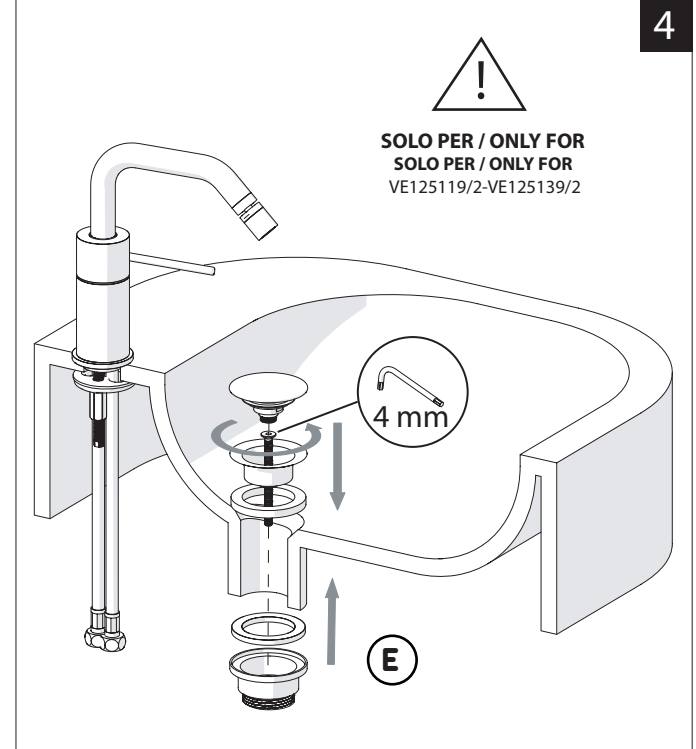

Not included / Non incluso / Non Inclus / Nie zawarty / No incluido / Nao incluido

1

ANELLO DI GUIDA  
GUIDE RING

Ø > IN ALTO  
Ø > UP

SOLO PER / ONLY FOR  
VE125119/2-VE125139/2  
SCARICO INVERSALE SKIP-UP  
UNIVERSAL WASTE

Ø 33.5/35 mm

SOLO PER / ONLY FOR  
VE125119/2-VE125139/2