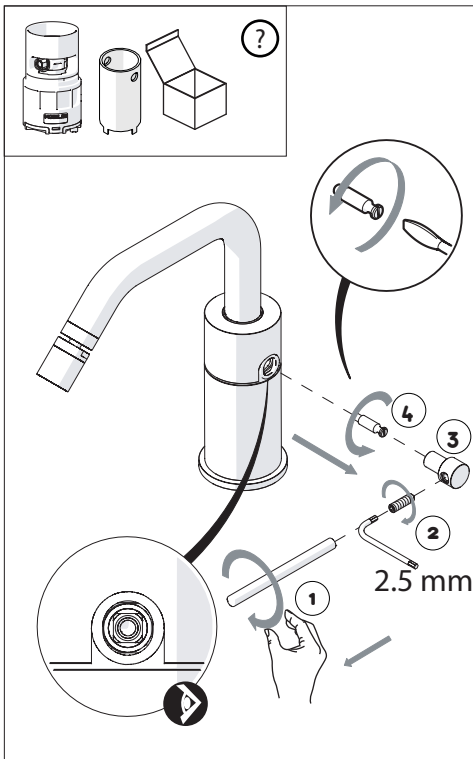

Not included / Non incluso / Non Inclus / Nie zawarty / No incluido / Nao incluido

1

ANELLO DI GUIDA  
GUIDE RING

Ø > IN ALTO  
Ø > UP

SOLO PER / ONLY FOR  
VE125119/2-VE125139/2  
SCARICO INVERSALE SKIP-UP  
UNIVERSAL WASTE

Ø 33.5/35 mm

SOLO PER / ONLY FOR  
VE125119/2-VE125139/2