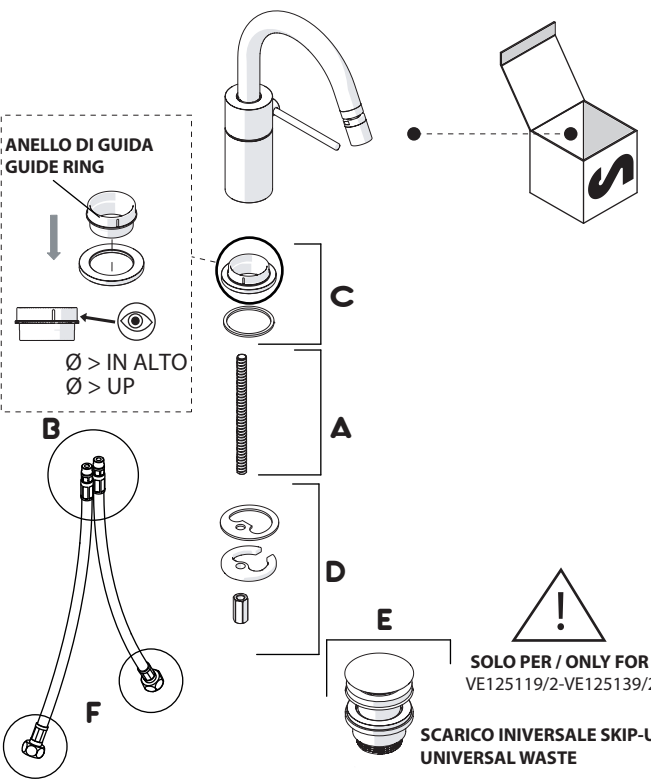

Not included / Non incluso / Non Inclus / Nie zawarty / No incluido / Nao incluido

1

ANELLO DI GUIDA  
GUIDE RING

Ø > IN ALTO  
Ø > UP

SOLO PER / ONLY FOR  
VE125119/2-VE125139/2  
SCARICO INVERSALE SKIP-UP  
UNIVERSAL WASTE

Ø 33.5/35 mm

SOLO PER / ONLY FOR  
VE125119/2-VE125139/2