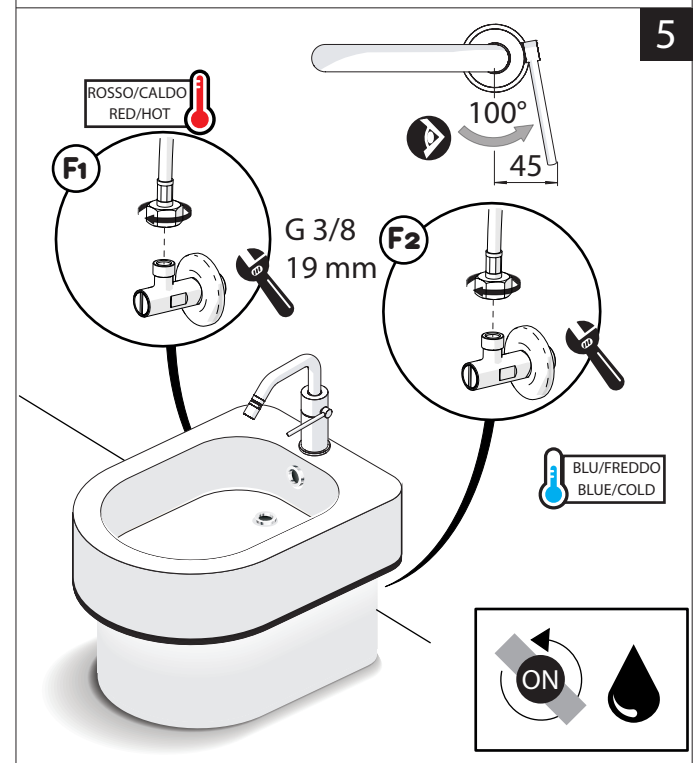

Not included / Non incluso / Non Inclus / Nie zawarty / No incluido / Nao incluido

1

ANELLO DI GUIDA  
GUIDE RING

Ø > IN ALTO  
Ø > UP

SOLO PER / ONLY FOR  
VE125119/2-VE125139/2  
SCARICO INVERSALE SKIP-UP  
UNIVERSAL WASTE

Ø 33.5/35 mm

SOLO PER / ONLY FOR  
VE125119/2-VE125139/2