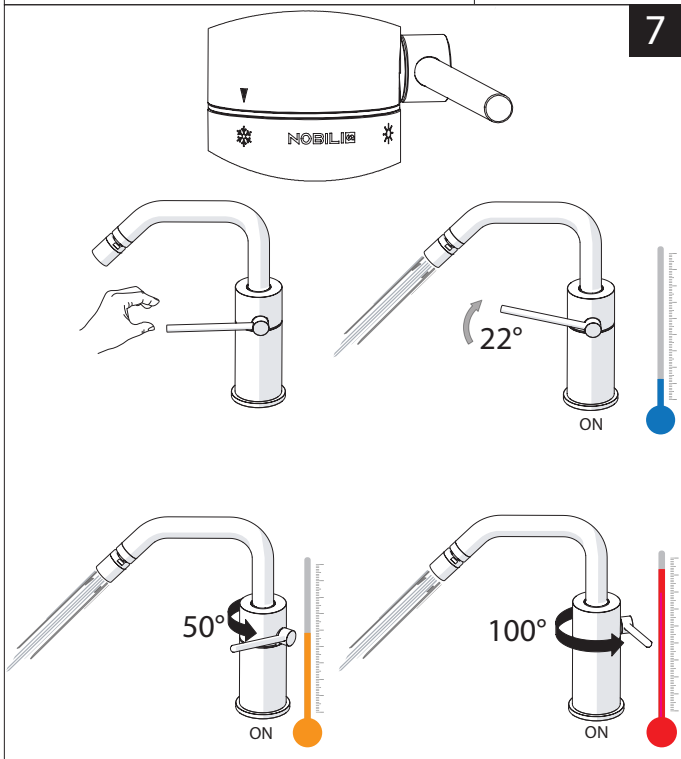

Not included / Non incluso / Non Inclus / Nie zawarty / No incluido / Nao incluido

1

ANELLO DI GUIDA  
GUIDE RING

Ø > IN ALTO  
Ø > UP

SOLO PER / ONLY FOR  
VE125119/2-VE125139/2  
SCARICO INVERSALE SKIP-UP  
UNIVERSAL WASTE

Ø 33.5/35 mm

SOLO PER / ONLY FOR  
VE125119/2-VE125139/2