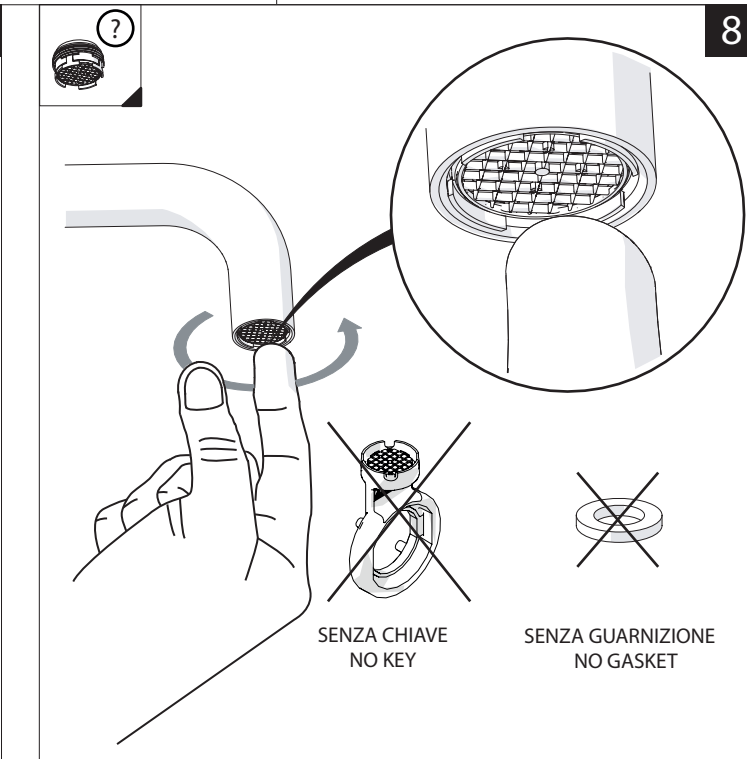

Not included / Non incluso / Non Inclus / Nie zawarty / No incluido / Nao incluido

1

ANELLO DI GUIDA  
GUIDE RING

Ø > IN ALTO  
Ø > UP

SOLO PER / ONLY FOR  
VE125119/2-VE125139/2  
SCARICO INVERSALE SKIP-UP  
UNIVERSAL WASTE

Ø 33.5/35 mm

SOLO PER / ONLY FOR  
VE125119/2-VE125139/2