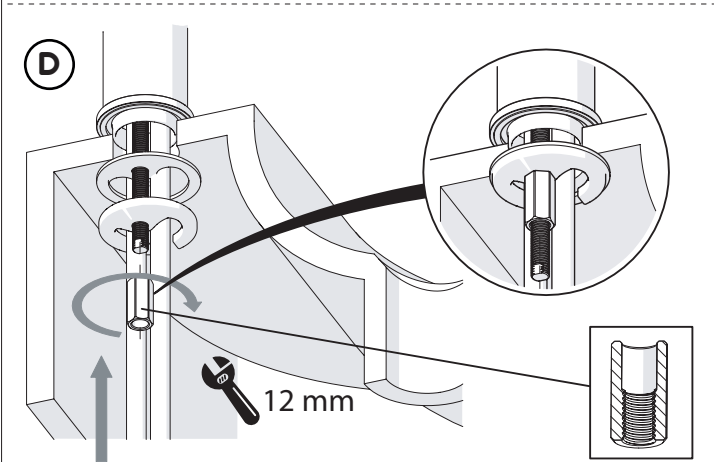

Not included / Non incluso / Non Inclus / Nie zawarty / No incluido / Nao incluido

1

ANELLO DI GUIDA  
GUIDE RING

Ø > IN ALTO  
Ø > UP

SOLO PER / ONLY FOR  
VE125119/2-VE125139/2  
SCARICO INVERSALE SKIP-UP  
UNIVERSAL WASTE

Ø 33.5/35 mm

SOLO PER / ONLY FOR  
VE125119/2-VE125139/2