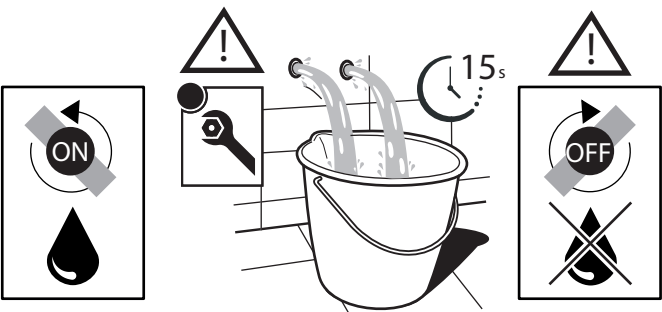

Not included / Non incluso / Non Inclus / Nie zawarty / No incluido / Nao incluido

1

ANELLO DI GUIDA  
GUIDE RING

Ø > IN ALTO  
Ø > UP

SOLO PER / ONLY FOR  
VE125119/2-VE125139/2  
SCARICO INVERSALE SKIP-UP  
UNIVERSAL WASTE

Ø 33.5/35 mm

SOLO PER / ONLY FOR  
VE125119/2-VE125139/2