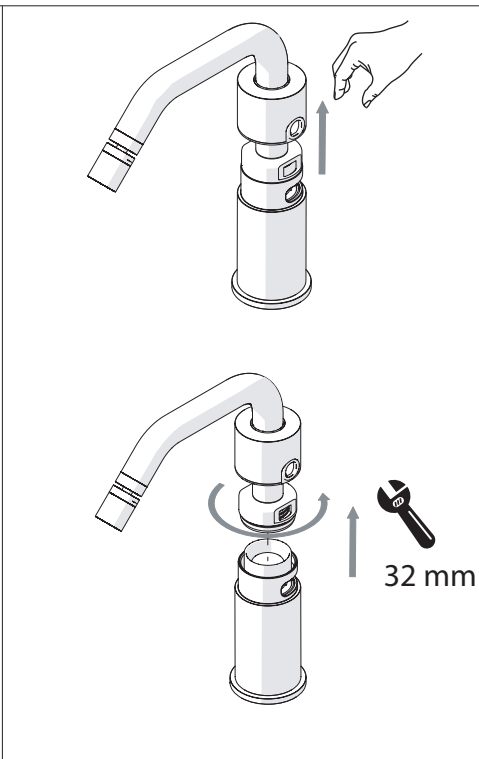

Not included / Non incluso / Non Inclus / Nie zawarty / No incluido / Nao incluido

1

ANELLO DI GUIDA  
GUIDE RING

Ø > IN ALTO  
Ø > UP

SOLO PER / ONLY FOR  
VE125119/2-VE125139/2  
SCARICO INVERSALE SKIP-UP  
UNIVERSAL WASTE

Ø 33.5/35 mm

SOLO PER / ONLY FOR  
VE125119/2-VE125139/2