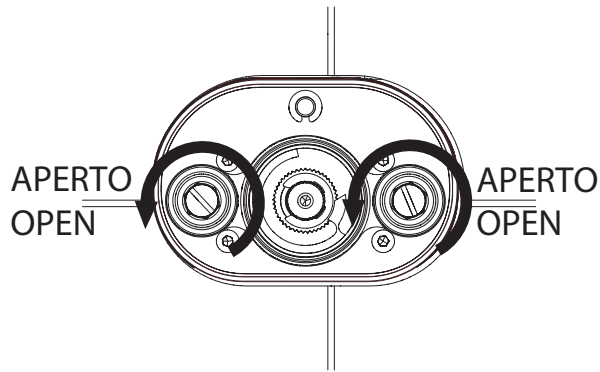

1

Not included / Non incluso / Non Inclus / Nie zawarty / No incluido / Nao incluido

REF.
MANUAL
WE00103

2

3

4

5

6