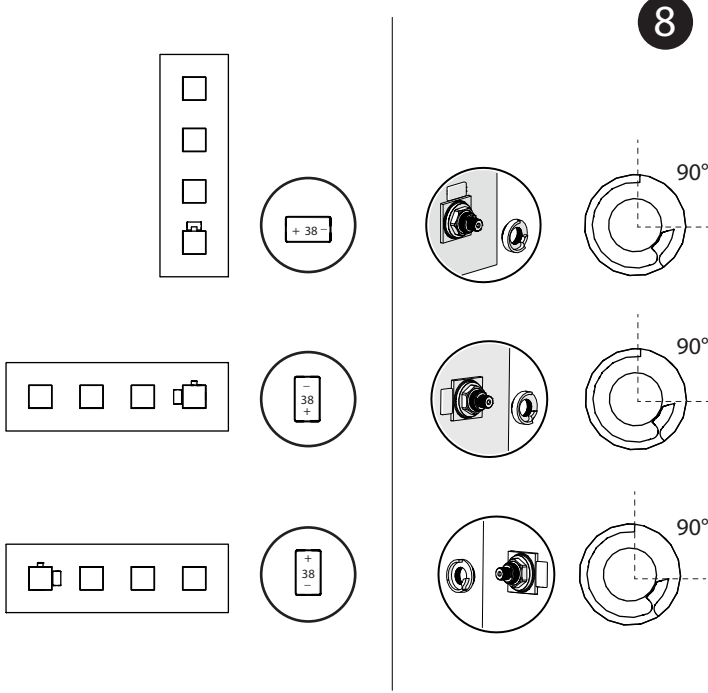

POSIZIONARE LA MANIGLIA CON CARTUCCIA CHIUSA COME IN FIGURA
 POSITION THE HANDLE WITH CLOSED CARTRIDGE AS SHOWN

7

NOBILIS
 The Best Technology for Water

www.grupponobili.it

- MI102103
- CB00103
- SF00103
- RY00103
- TW00103