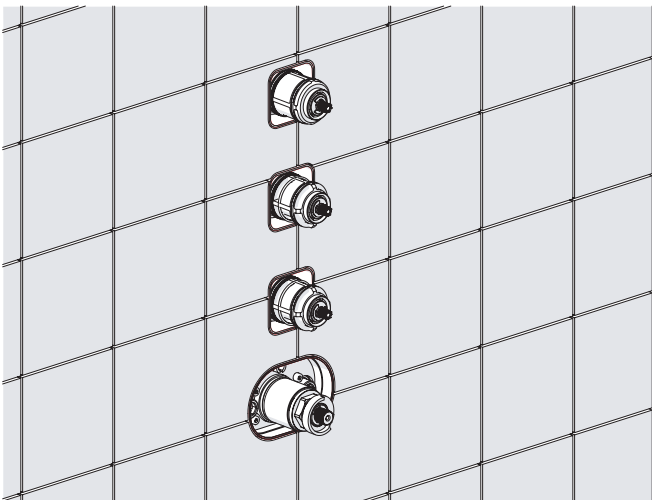

1

Not included / Non incluso / Non Inclus / Nie zawarty / No incluido / Nao incluido

REF.
MANUAL
WE00103

2

3

4

5

6