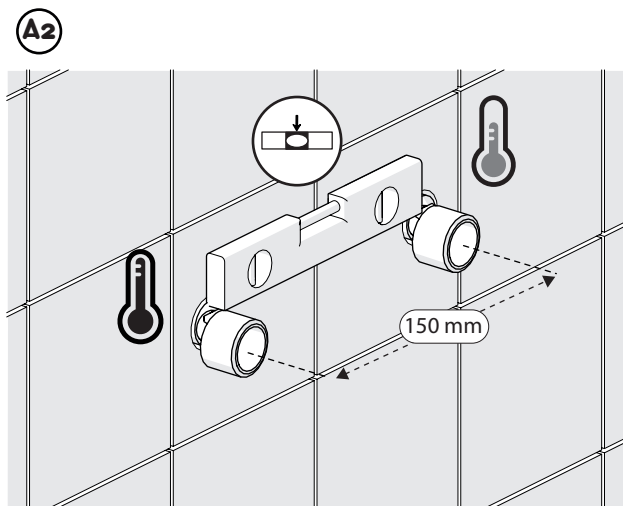

Not included / Non incluso / Non Inclus / Nie zawarty / No incluido / Nao incluido

1

2

3

4

5