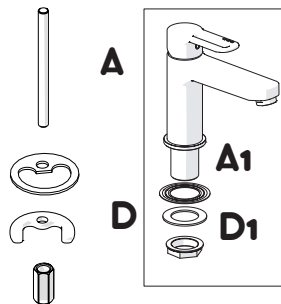

Not included / Non incluso / Non Inclus / Nie zawarty / No incluido / Nao incluido

1