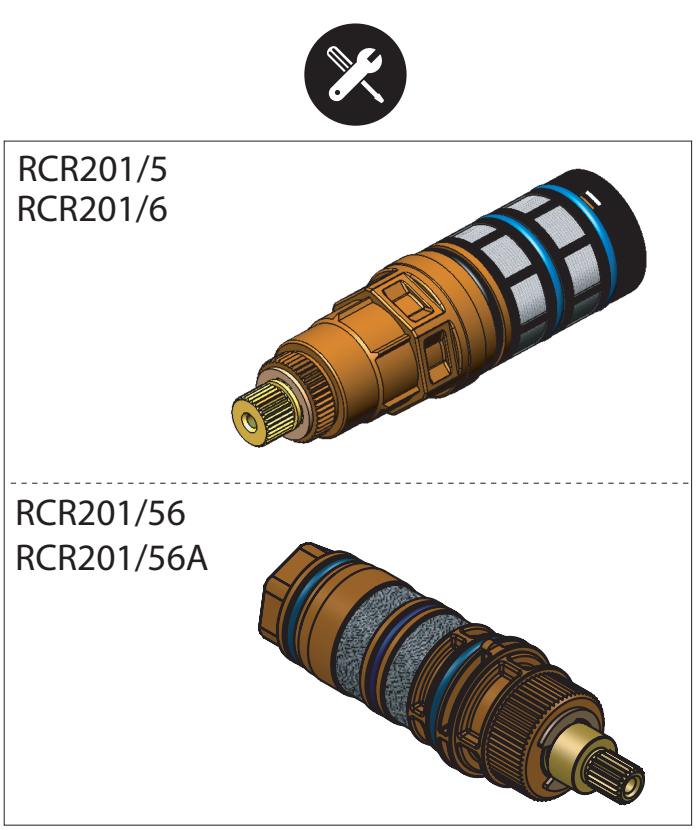

RCR201/5

1

RCR201/6

MAX 50° C

RCR201/56
RCR201/56A

RCR201/56
 COLOR GREEN ●
 RCR201/56A
 COLOR BLUE ●

RCR201/5
RCR201/6

2

RCR201/5

3

RCR201/6

RCR201/5

4

RCR201/6

RCR201/5

5