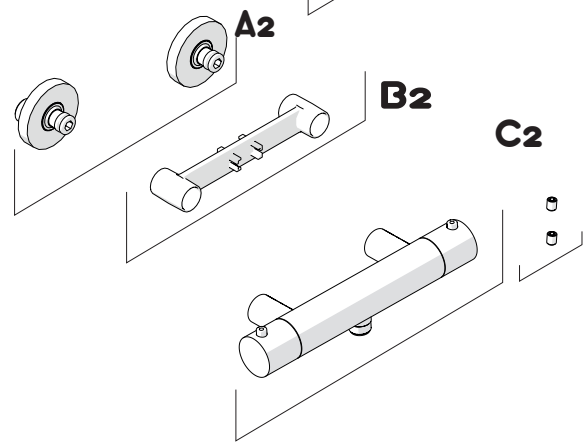

Not included / Non incluso / Non Inklus / Nie zawarty/ No incluido / Nao incluido

1

2