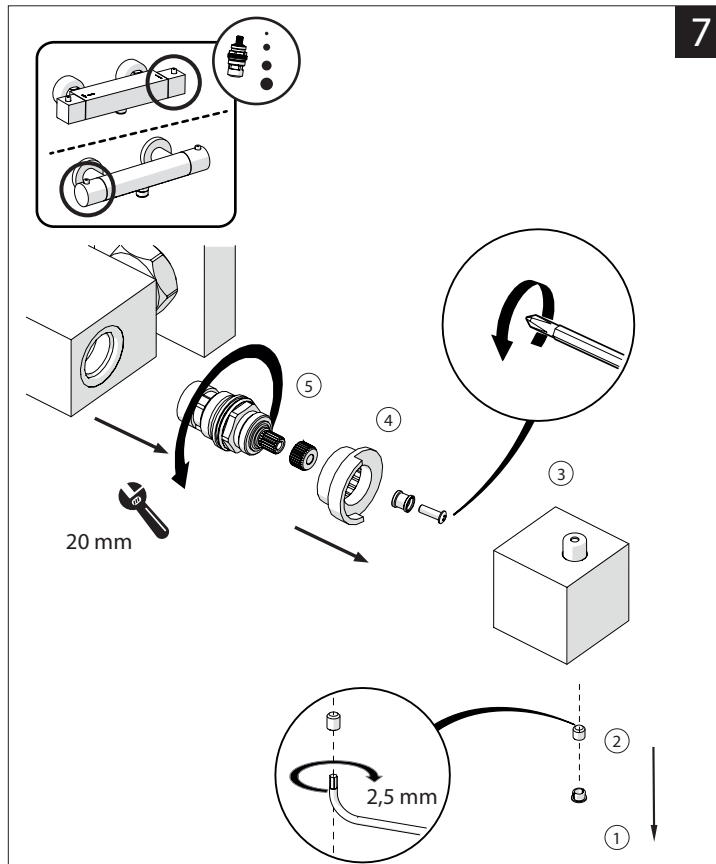

CAMBIA I FILTRI (ricambi nella scatola)
CHANGE FILTERS (spare into the box)

www.nobili.it