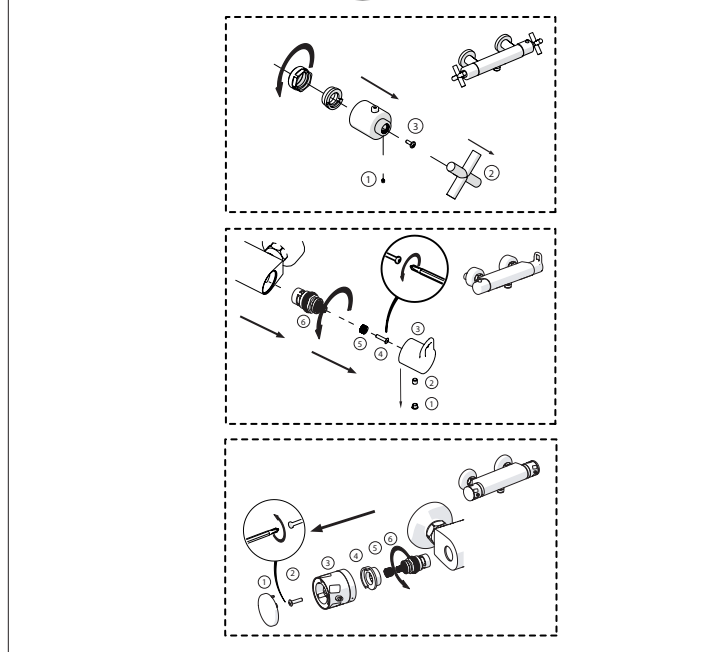

CAMBIA I FILTRI (ricambi nella scatola)
CHANGE FILTERS (spare into the box)

www.nobili.it