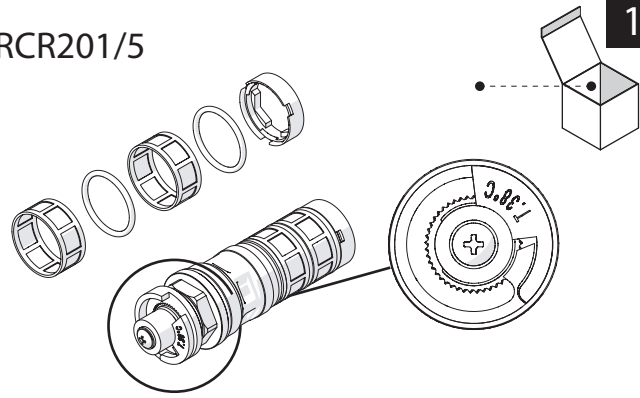

RCR201/5

1

RCR201/6