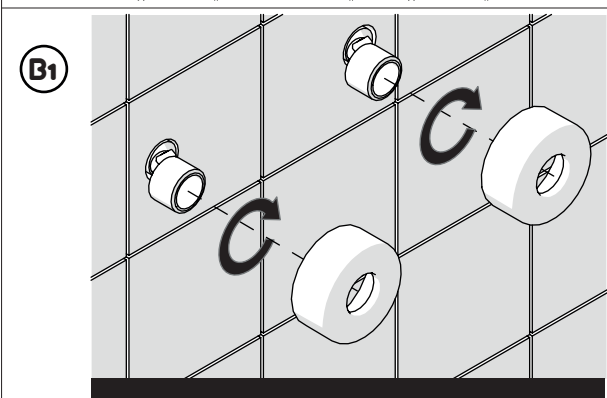

Not included / Non incluso / Non Inklus / Nie zawarty/ No incluido / Nao incluido

1

2

3

4

5