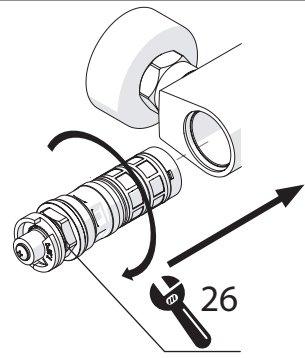

MAX 50° C

RCR201/56
RCR201/56A

- COLOR GREEN ●
- COLOR BLUE ●

RCR201/5
RCR201/6

2

RCR201/5

3

RCR201/6