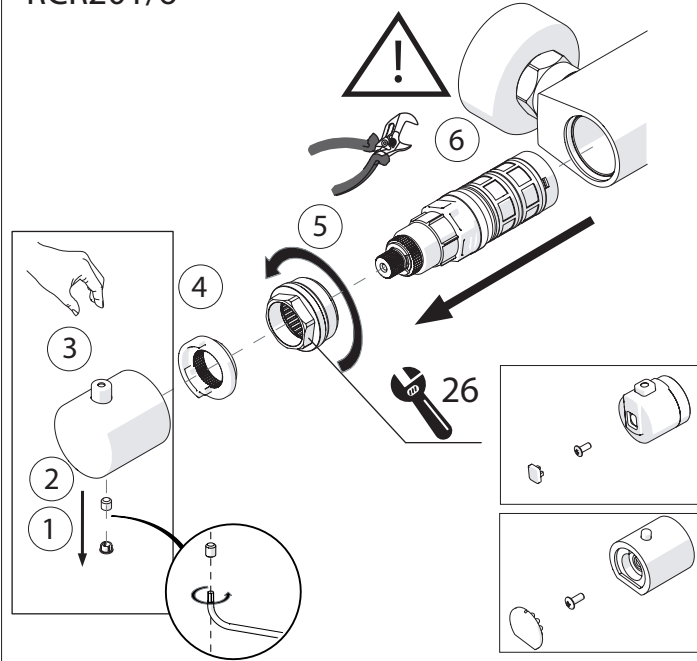

MAX 50° C

RCR201/56
RCR201/56A

- COLOR GREEN ●
- COLOR BLUE ●

RCR201/5
RCR201/6

2

RCR201/5

3

RCR201/6