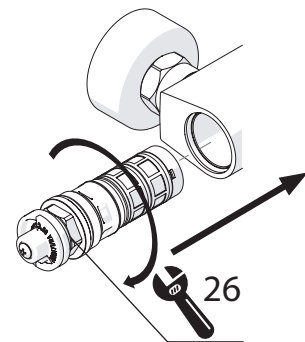

MAX 50° C

RCR201/56
RCR201/56A

- COLOR GREEN ●
- COLOR BLUE ●

RCR201/5
RCR201/6

2

RCR201/5

3

RCR201/6