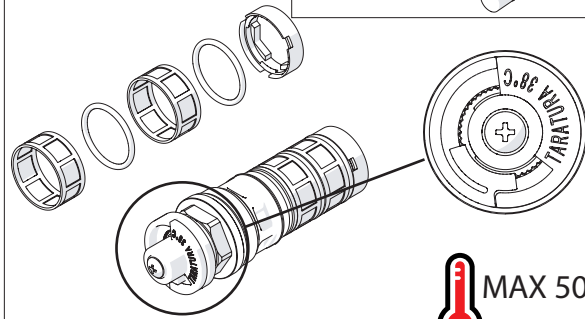

MAX 50° C

RCR201/56
RCR201/56A

- COLOR GREEN ●
- COLOR BLUE ●

RCR201/5
RCR201/6

2

RCR201/5

3

RCR201/6