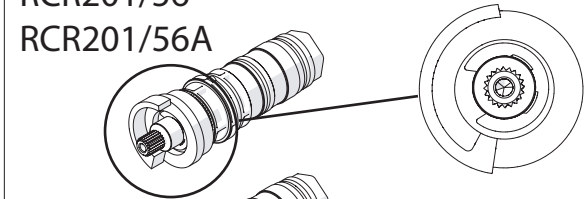

MAX 50° C

RCR201/56
RCR201/56A

- COLOR GREEN ●
- COLOR BLUE ●

RCR201/5
RCR201/6

2

RCR201/5

3

RCR201/6