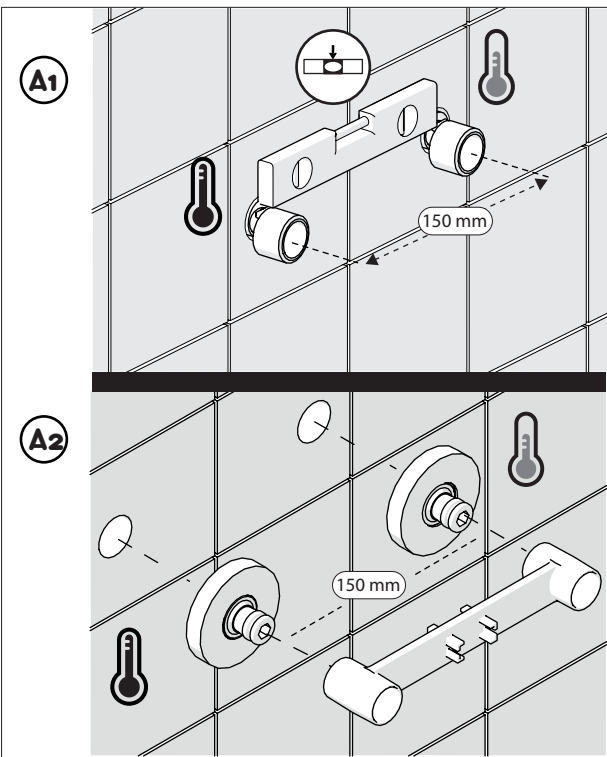

Not included / Non incluso / Non Inklus / Nie zawarty/ No incluido / Nao incluido

1

2