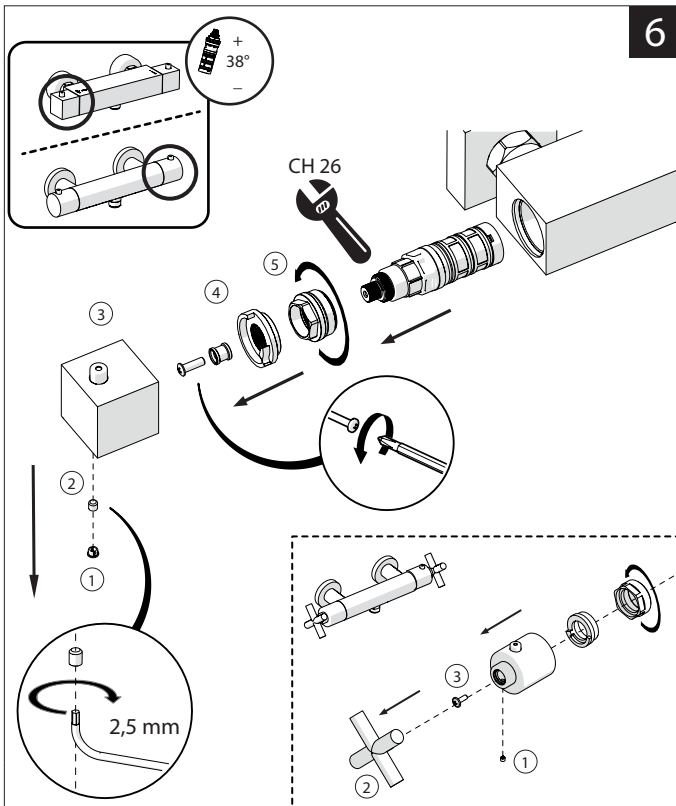

LAVA I FILTRI
WASH THE FILTERS