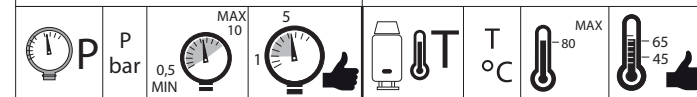

PRIMA DI INIZIARE / BEFORE STARTING