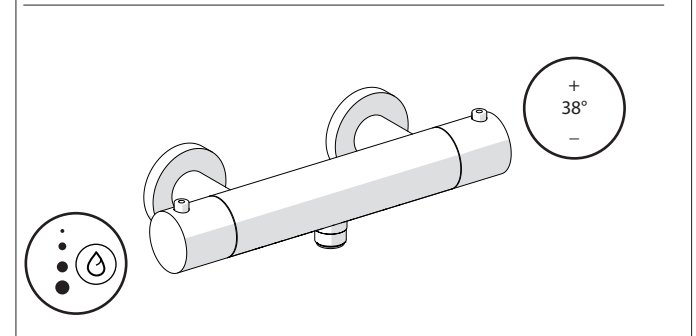

Not included / Non incluso / Non Inklus / Nie zawarty/ No incluido / Nao incluido

1

2

3

4

5