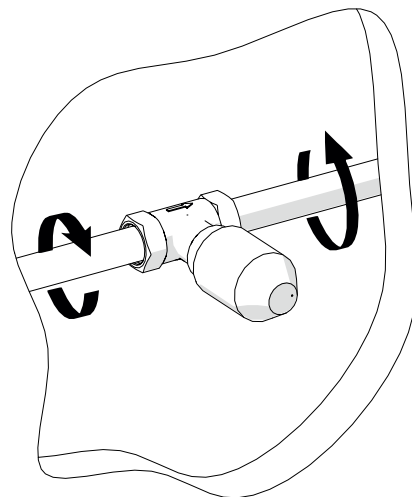

Not included / Non incluso / Non Inclus / Nie zawarty/ No incluido / Nao incluido

1

A

B

GRC5008/1

2

A

3

4

PIASTRELLA
TILE

min30-max45

min30-max57 solo/only CP208/1 - CP208/1T3

LR116208/1- LR116208/1T1

5