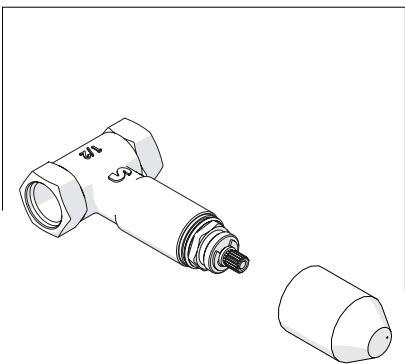

Not included / Non incluso / Non Inclus / Nie zawarty/ No incluido / Nao incluido

1

A