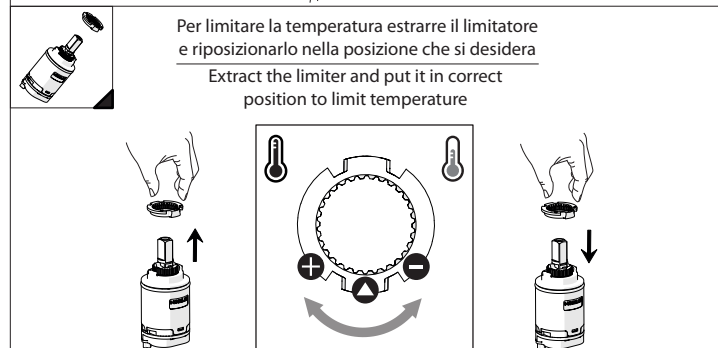

EN The finish of the external part must be combined with the finish of the flush-fit part.
If it does not match, unscrew the CHROME ring and screw the finishing ring supplied only in the kit of the aesthetic part.

RIFERIMENTO IISTRWE81198#---STD
REFERENCE

2

Ø MAX 55 mm

4

3

5

NOBILI

www.nobili.it