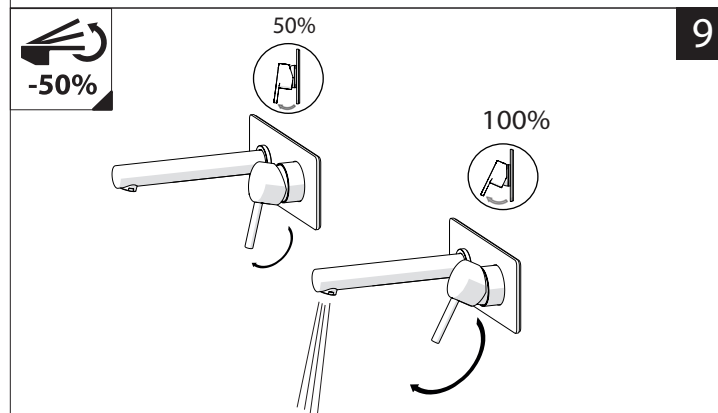

EN The finish of the external part must be combined with the finish of the flush-fit part.
If it does not match, unscrew the CHROME ring and screw the finishing ring supplied only in the kit of the aesthetic part.

RIFERIMENTO IISTRWE81198#---STD
REFERENCE

2

Ø MAX 55 mm

4

3

5

NOBILI

www.nobili.it