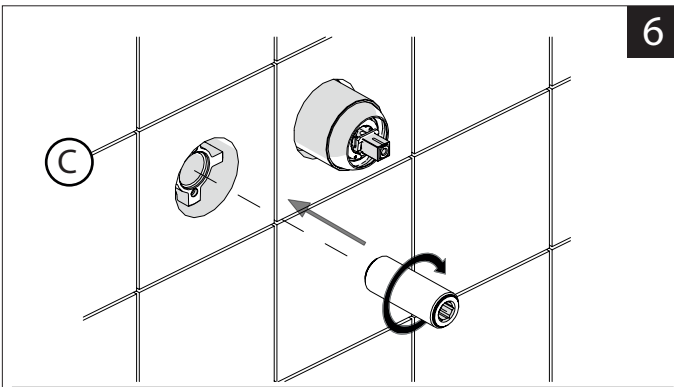

EN The finish of the external part must be combined with the finish of the flush-fit part.
If it does not match, unscrew the CHROME ring and screw the finishing ring supplied only in the kit of the aesthetic part.

RIFERIMENTO IISTRWE81198#---STD
REFERENCE

2

Ø MAX 55 mm

4

3

5

NOBILI

www.nobili.it