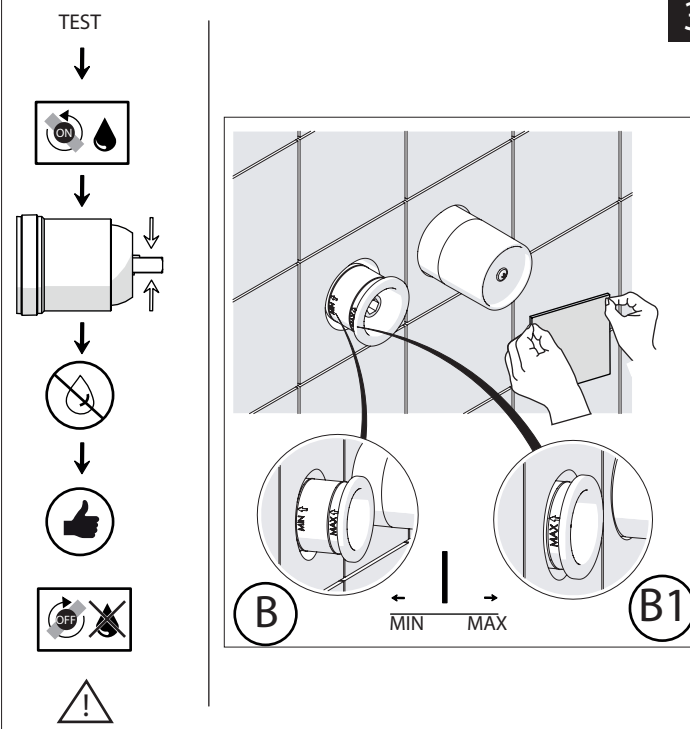

EN The finish of the external part must be combined with the finish of the flush-fit part.
If it does not match, unscrew the CHROME ring and screw the finishing ring supplied only in the kit of the aesthetic part.

RIFERIMENTO IISTRWE81198#---STD
REFERENCE

2

Ø MAX 55 mm

4

3

5

NOBILI

www.nobili.it