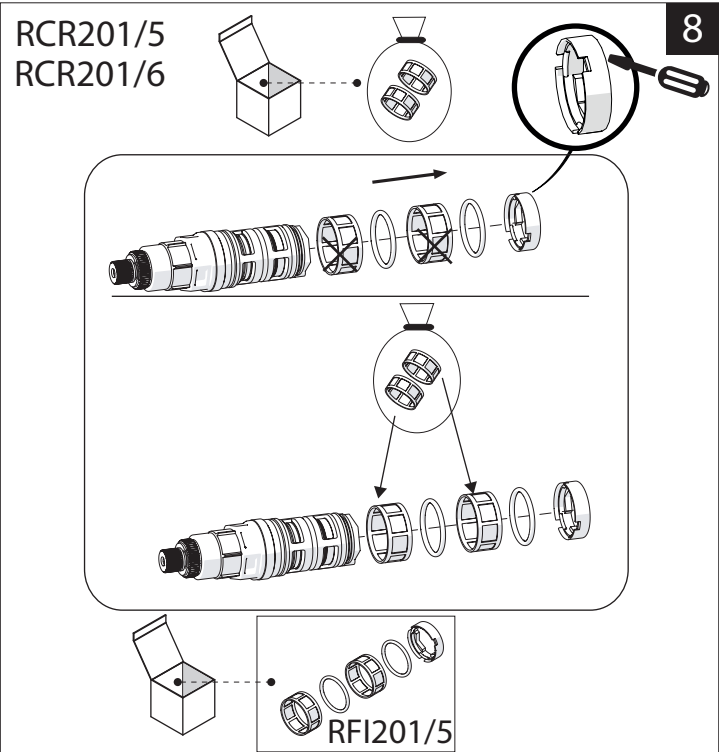

RCR201/5

1

RCR201/6

RCR201/56  
RCR201/56A

- RCR201/56
- 
 COLOR GREEN 
- 
 COLOR BLUE 

RCR201/5  
RCR201/6

2

RCR201/5

3

RCR201/6

RCR201/5

4

RCR201/6

38° C

5

38° C

MAX 50° C

Not included / Non incluso / Non Inclus / Nie zawarty/ No incluido / Nao incluido

1

2

3

4

2

METTERE GRASSO  
PUT GREASE