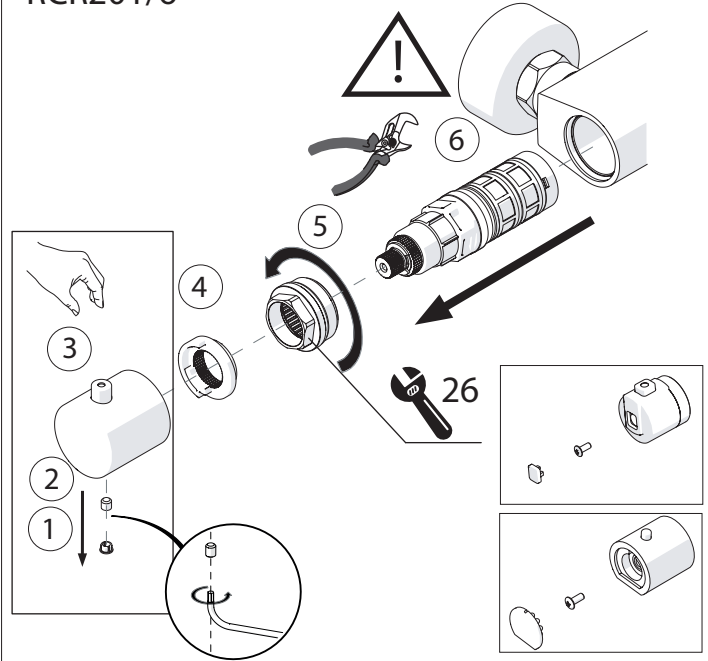

RCR201/5

1

RCR201/6

RCR201/56  
RCR201/56A

- RCR201/56
- 
 COLOR GREEN 
- 
 COLOR BLUE 

RCR201/5  
RCR201/6

2

RCR201/5

3

RCR201/6

RCR201/5

4

RCR201/6

38° C

5

38° C

MAX 50° C

Not included / Non incluso / Non Inclus / Nie zawarty/ No incluido / Nao incluido

1

2

3

4

2

METTERE GRASSO  
PUT GREASE