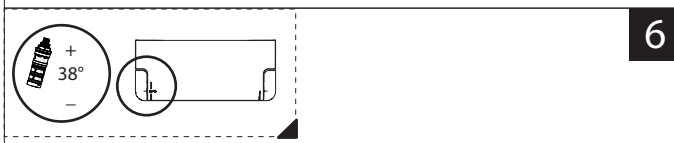

www.grupponobili.it

PRIMA DI INIZIARE / BEFORE STARTING

PULIZIA / CLEANING