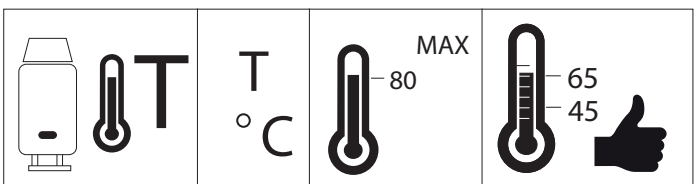

3

RCR201/6

RCR201/5

4

RCR201/6

38° C

5

38° C

MAX 50° C

Not included / Non incluso / Non Inclus / Nie zawarty/ No incluido / Nao incluido

1

2

3

4

2

METTERE GRASSO  
PUT GREASE