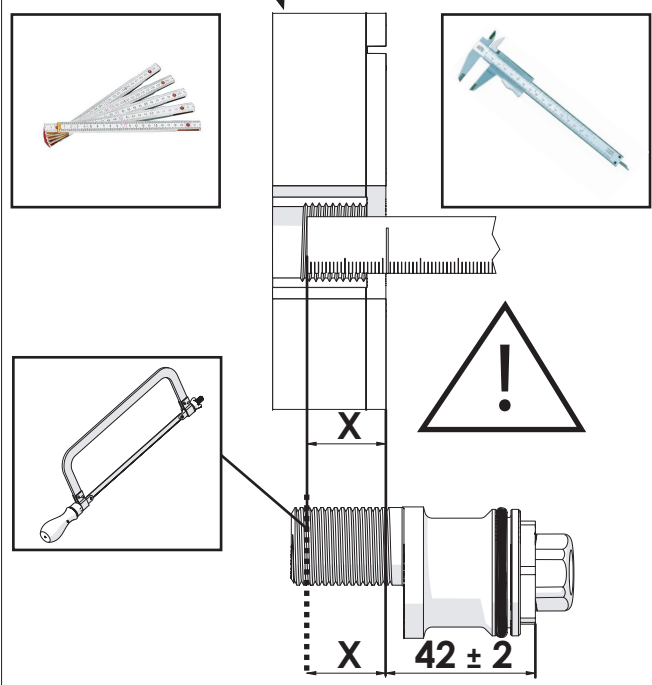

MAX 50° C

Not included / Non incluso / Non Inclus / Nie zawarty/ No incluido / Nao incluido

1

2

3

4

2

METTERE GRASSO  
PUT GREASE