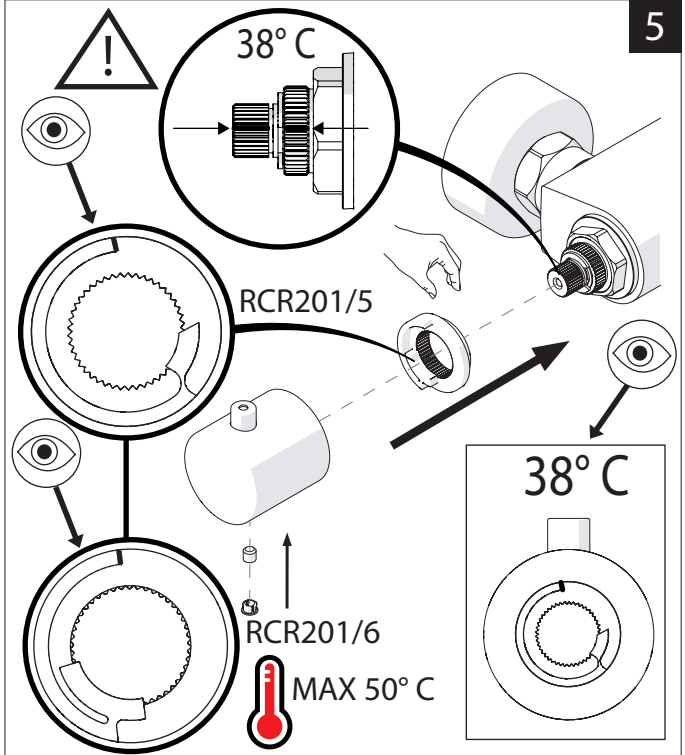

RCR201/5

1

RCR201/6

RCR201/56  
RCR201/56A

- RCR201/56
- 
 COLOR GREEN 
- 
 COLOR BLUE 

RCR201/5  
RCR201/6

2

RCR201/5

3

RCR201/6

RCR201/5

4

RCR201/6

38° C

5

38° C

MAX 50° C

Not included / Non incluso / Non Inclus / Nie zawarty/ No incluido / Nao incluido

1

2

3

4

2

METTERE GRASSO  
PUT GREASE