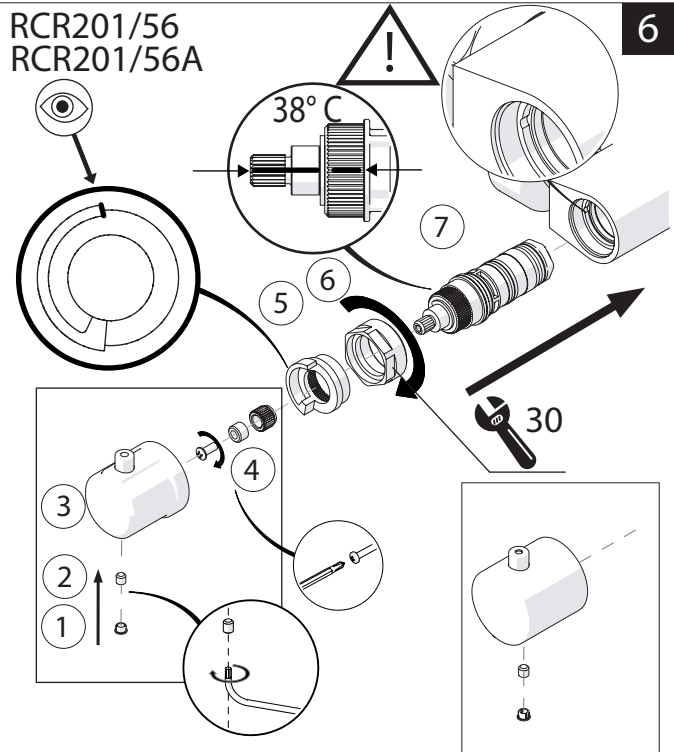

3

RCR201/6

RCR201/5

4

RCR201/6

38° C

5

38° C

MAX 50° C

Not included / Non incluso / Non Inclus / Nie zawarty/ No incluido / Nao incluido

1

2

3

4

2

METTERE GRASSO  
PUT GREASE