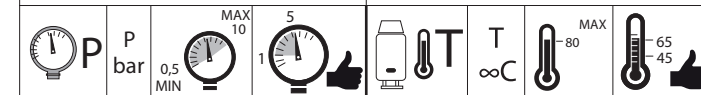

PRIMA DI INIZIARE / BEFORE STARTING