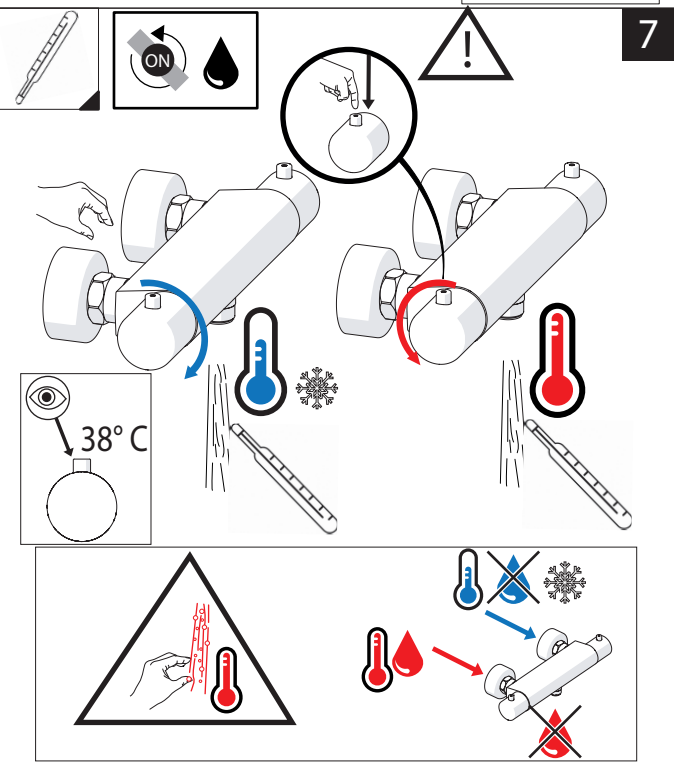

3

RCR201/6

RCR201/5

4

RCR201/6

38° C

5

38° C

MAX 50° C

Not included / Non incluso / Non Inclus / Nie zawarty/ No incluido / Nao incluido

1

2

3

4

2

METTERE GRASSO  
PUT GREASE