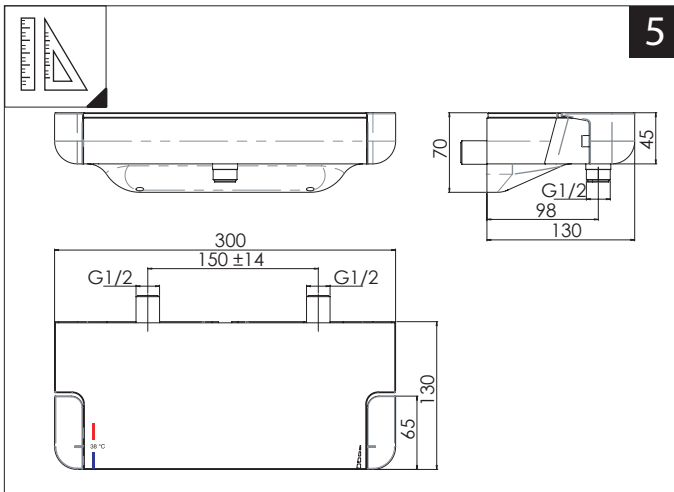

www.grupponobili.it

PRIMA DI INIZIARE / BEFORE STARTING

PULIZIA / CLEANING