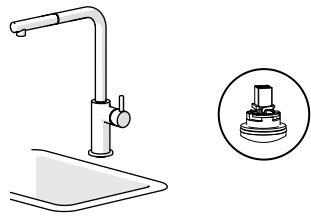

-50%

7

ON 50%

ON 100%

9

! Rondella silicone
Silicone Washer

NOBILIS®
The Best Technology for Water

WB00127