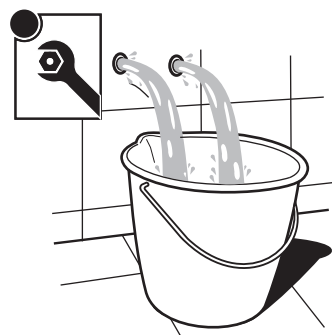

+

Not included / Non incluso / Non inclus / Nie zawarty / No incluido / Não incluido

1

3

5

2

4

6