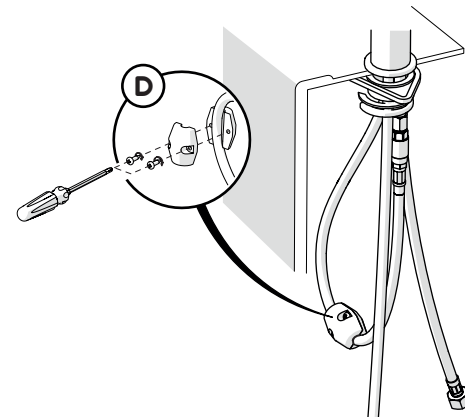

+

Not included / Non incluso / Non inclus / Nie zawarty / No incluido / Não incluido

1

3

5

2

4

6