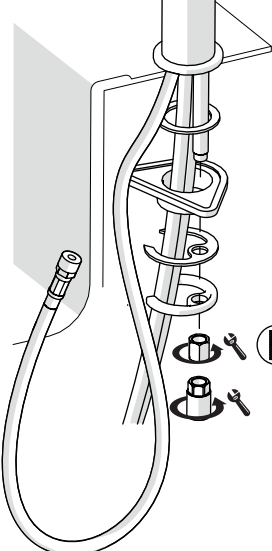

+

Not included / Non incluso / Non inclus / Nie zawarty / No incluido / Não incluido

1

3

5

2

4

6