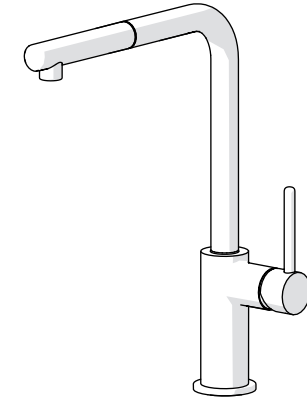

-50%

7

ON 50%

ON 100%

9

! Rondella silicone
Silicone Washer

NOBILIS®
The Best Technology for Water

WB00127