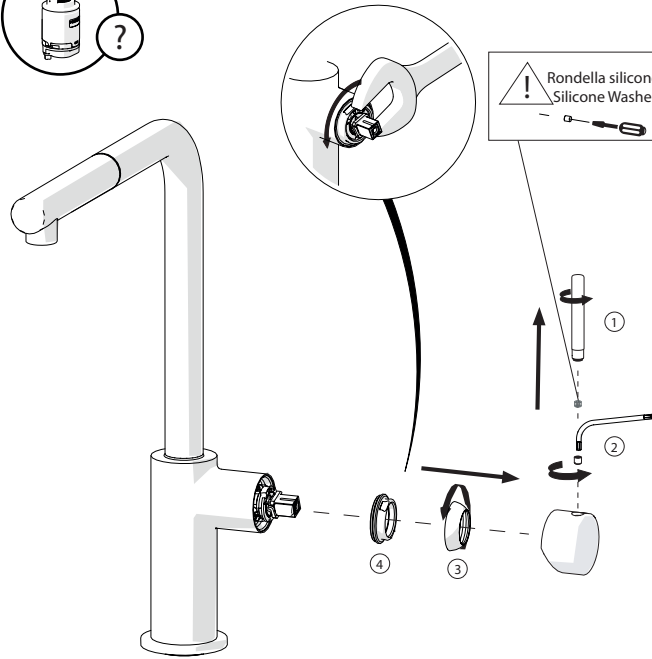

-50%

7

ON 50%

ON 100%

9

! Rondella silicone
Silicone Washer

NOBILIS®
The Best Technology for Water

WB00127

IISTRWB00127#--STD

www.grupponobili.it

REV01/2012

8

No limitation
of temperature

Partial limitation
of temperature

Maximum position
Only cold water

10