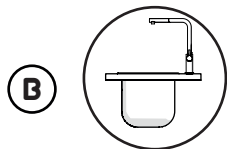

+

Not included / Non incluso / Non inclus / Nie zawarty / No incluido / Não incluido

1

3

5

2

4

6