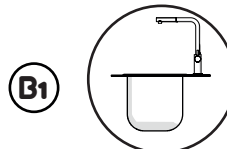

+

Not included / Non incluso / Non inclus / Nie zawarty / No incluido / Não incluido

1

3

5

2

4

6