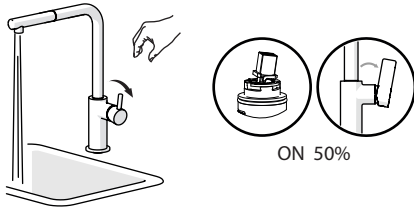

-50%

7

ON 50%

ON 100%

9

! Rondella silicone
Silicone Washer

NOBILIS®
The Best Technology for Water

WB00127