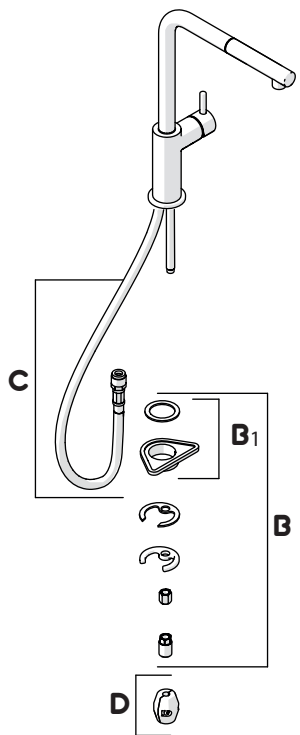

+

Not included / Non incluso / Non inclus / Nie zawarty / No incluido / Não incluido