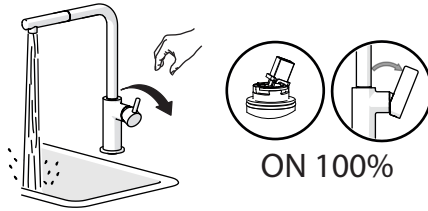

-50%

7

ON 50%

ON 100%

9

! Rondella silicone
Silicone Washer

NOBILIS®
The Best Technology for Water

WB00127