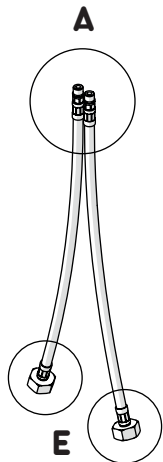

+

Not included / Non incluso / Non inclus / Nie zawarty / No incluido / Não incluido

1

3

5

2

4

6