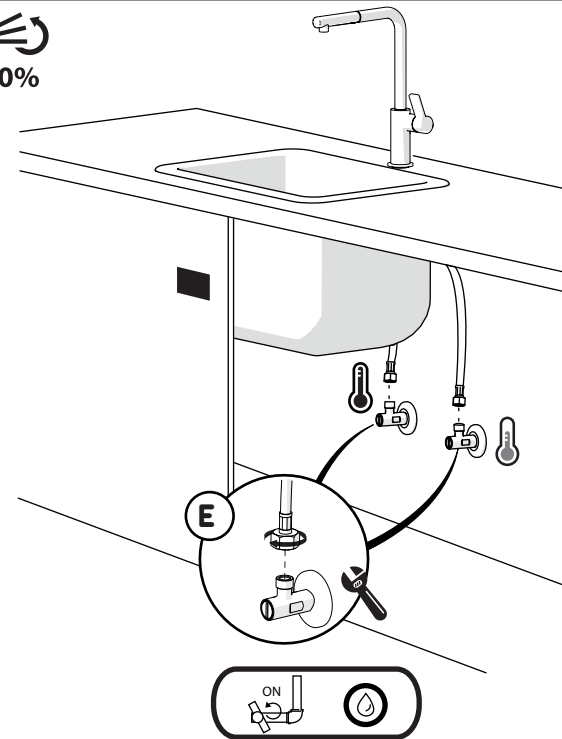

-50%

7

ON 50%

ON 100%

9

! Rondella silicone
Silicone Washer

NOBILIS®
The Best Technology for Water

WB00127