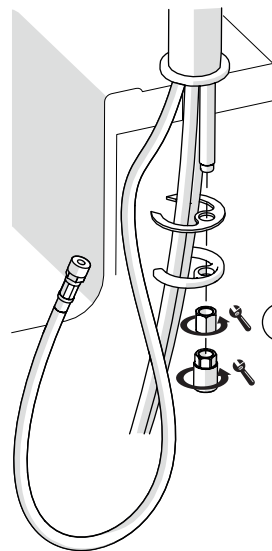

+

Not included / Non incluso / Non inclus / Nie zawarty / No incluido / Não incluido

1

3

5

2

4

6