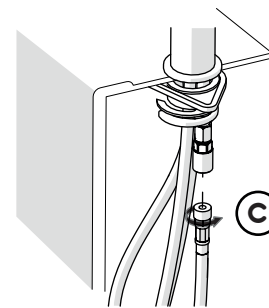

+

Not included / Non incluso / Non inclus / Nie zawarty / No incluido / Não incluido

1

3

5

2

4

6