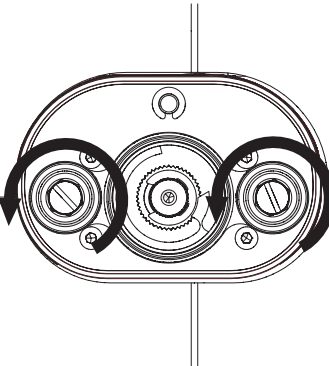

APERTO
OPEN

APERTO
OPEN

2