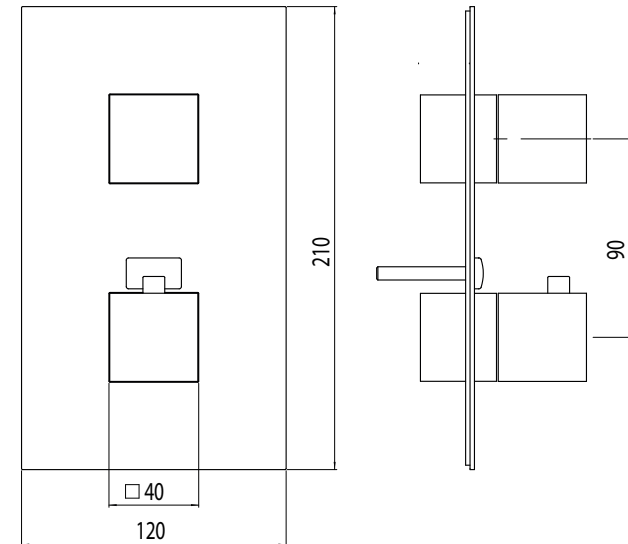

5

POSIZIONARE LA MANIGLIA CON CARTUCCIA CHIUSA COME IN FIGURA
POSITION THE HANDLE WITH CLOSED CARTRIDGE AS SHOWN

- MI102101
- CB00101
- SF00101
- RY00101
- TW00101

ISTR00101/Q#---STD

REV2.03/2014

6

P | P bar | 0.5 MIN. | MAX 10 | 5 | T | T °C | MAX 80 | 65-45 |