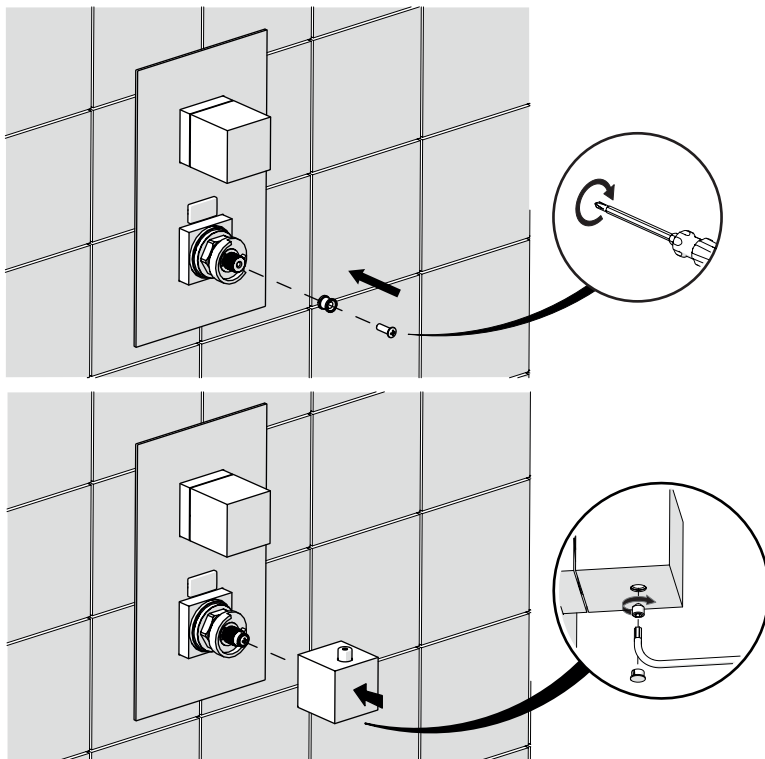

5

POSIZIONARE LA MANIGLIA CON CARTUCCIA CHIUSA COME IN FIGURA
POSITION THE HANDLE WITH CLOSED CARTRIDGE AS SHOWN

- MI102101
- CB00101
- SF00101
- RY00101
- TW00101

ISTR00101/Q#---STD

REV2.03/2014

6

P | P bar | 0.5 MIN. | MAX 10 | 5 | T | T °C | MAX 80 | 65-45 |