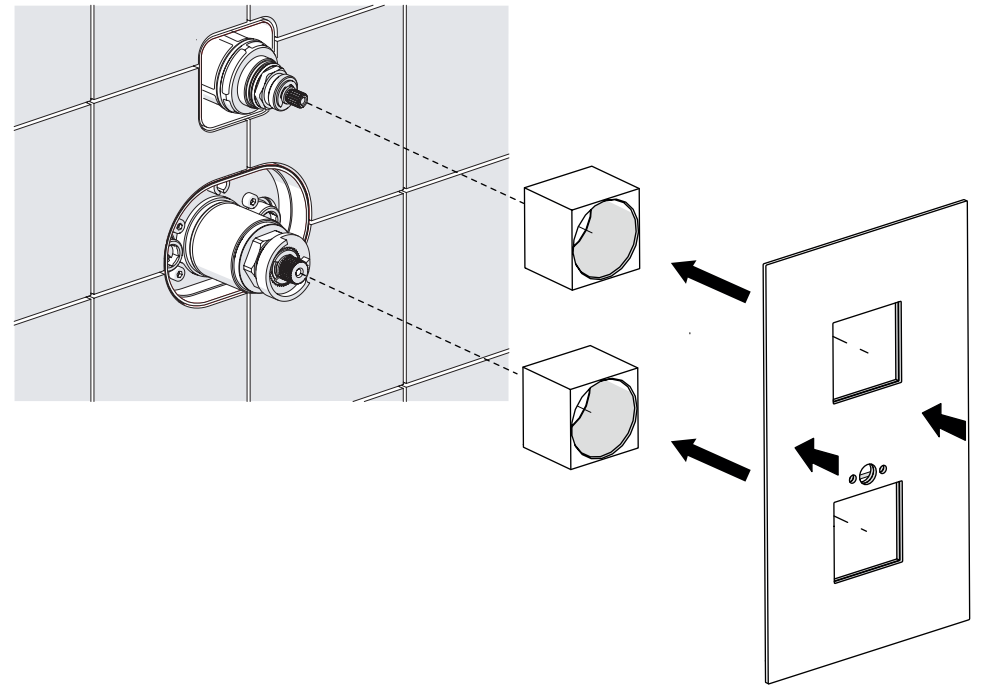

Not included / Non incluso / Non Includo / Nie zawarty / No incluido / Nao incluido

1

3

REF. MANUAL
WE00101