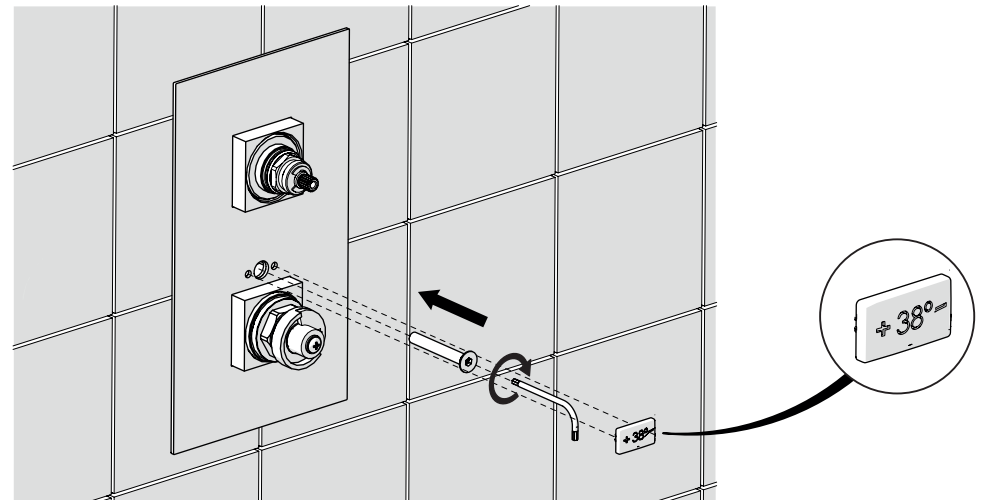

Not included / Non incluso / Non Includo / Nie zawarty / No incluido / Nao incluido

1

3

REF. MANUAL
WE00101

APERTO
OPEN

APERTO
OPEN

2

4