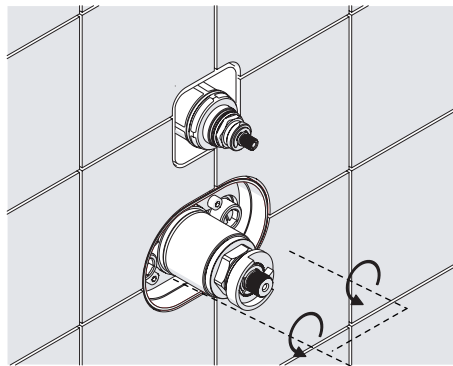

Not included / Non incluso / Non Includo / Nie zawarty / No incluido / Nao incluido

1

3

REF. MANUAL
WE00101

APERTO
OPEN

APERTO
OPEN

2

4