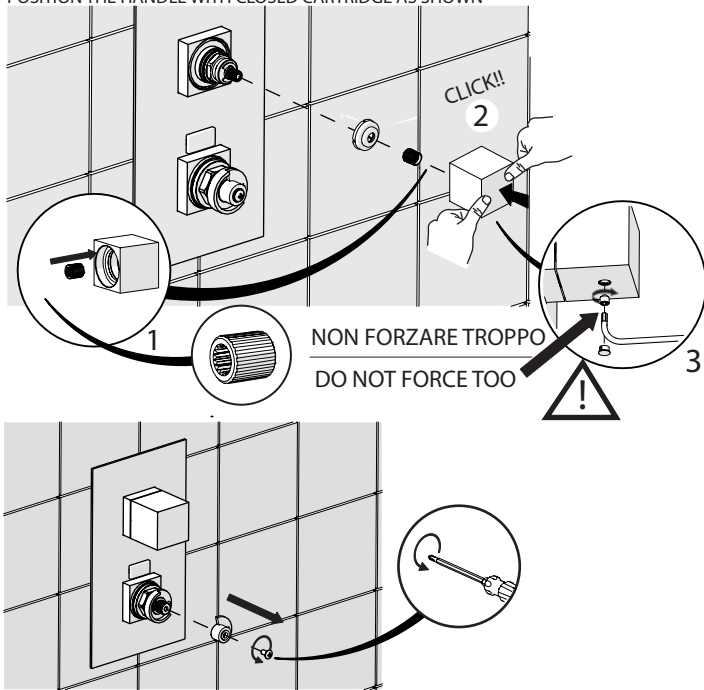

5

POSIZIONARE LA MANIGLIA CON CARTUCCIA CHIUSA COME IN FIGURA
POSITION THE HANDLE WITH CLOSED CARTRIDGE AS SHOWN

- MI102101
- CB00101
- SF00101
- RY00101
- TW00101

ISTR00101/Q#---STD

REV2.03/2014

6

P | P bar | 0.5 MIN. | MAX 10 | 5 | T | T °C | MAX 80 | 65-45 |