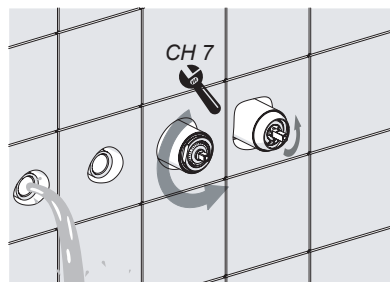

7

8

9

CARTUCCIA APERTA
OPEN CARTRIDGE

NOBILIS®
The Best Technology for Water

WE81201/T

WE81201/Q

WE81201/LP