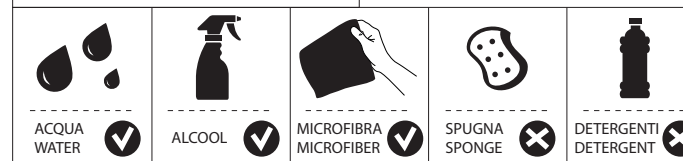

PULIZIA / CLEANING