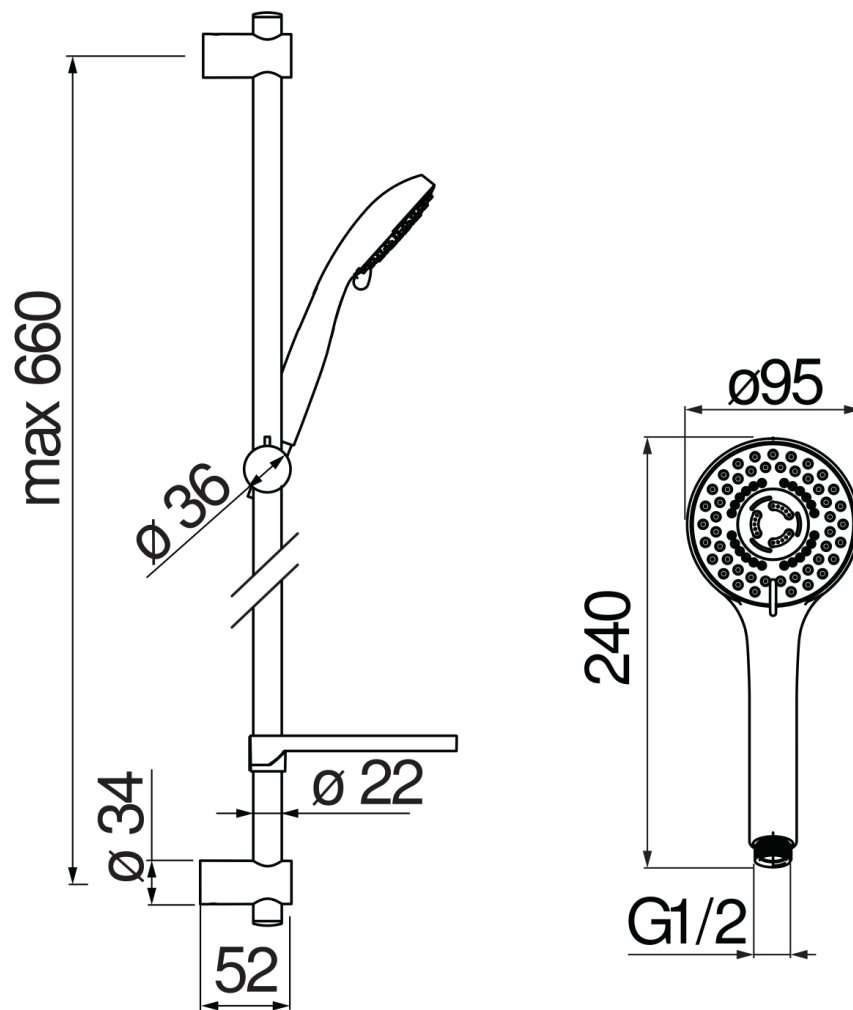

SPECIFICATIONS

Wall rail

Chrome

Adjustable connection

Sliding swivel hand shower support

3-jet hand shower and 150 cm hose

Adjustable and removable shelf

Packaging: 73 x 15 x 6,5 cm / 0,007117 m³ / 1,24 kg

FLOW RATE DIAGRAM: HOT/COLD WATER