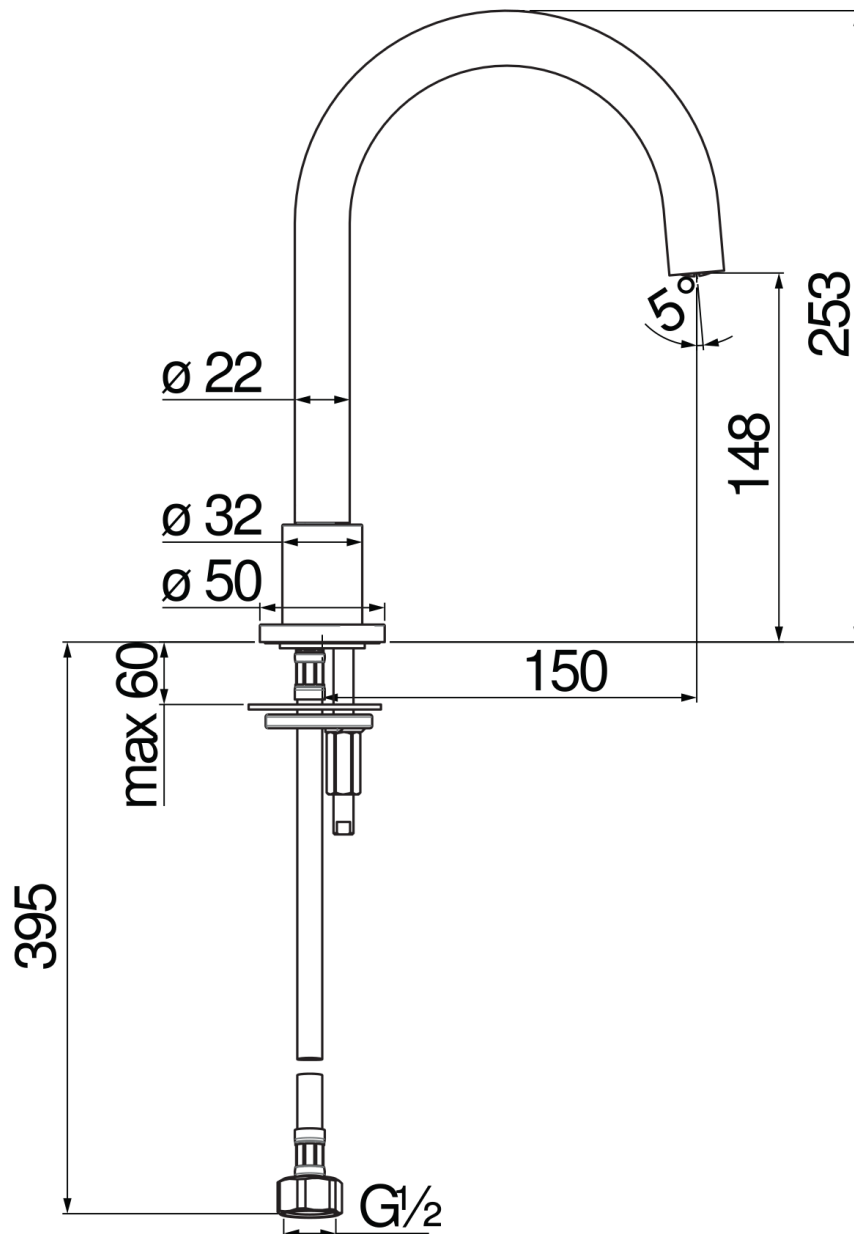

SPECIFICATIES

Uitloop badrand

Velvet black

Anti-kalk beluchter M 18,5 x 1

FLOW RATE DIAGRAM: HOT/COLD WATER