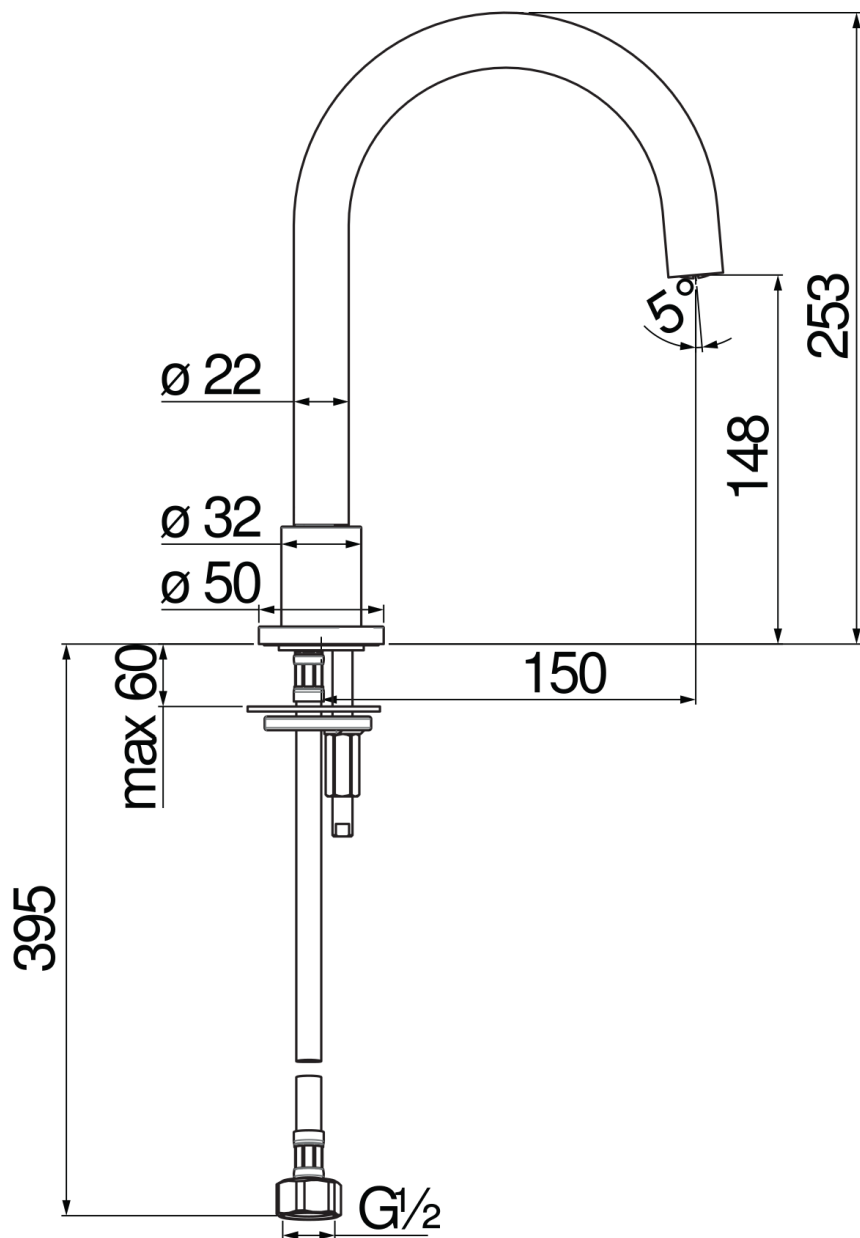

SPECIFICATIES

Uitloop badrand

Chrome

Anti-kalk beluchter M 18,5 x 1

FLOW RATE DIAGRAM: HOT/COLD WATER