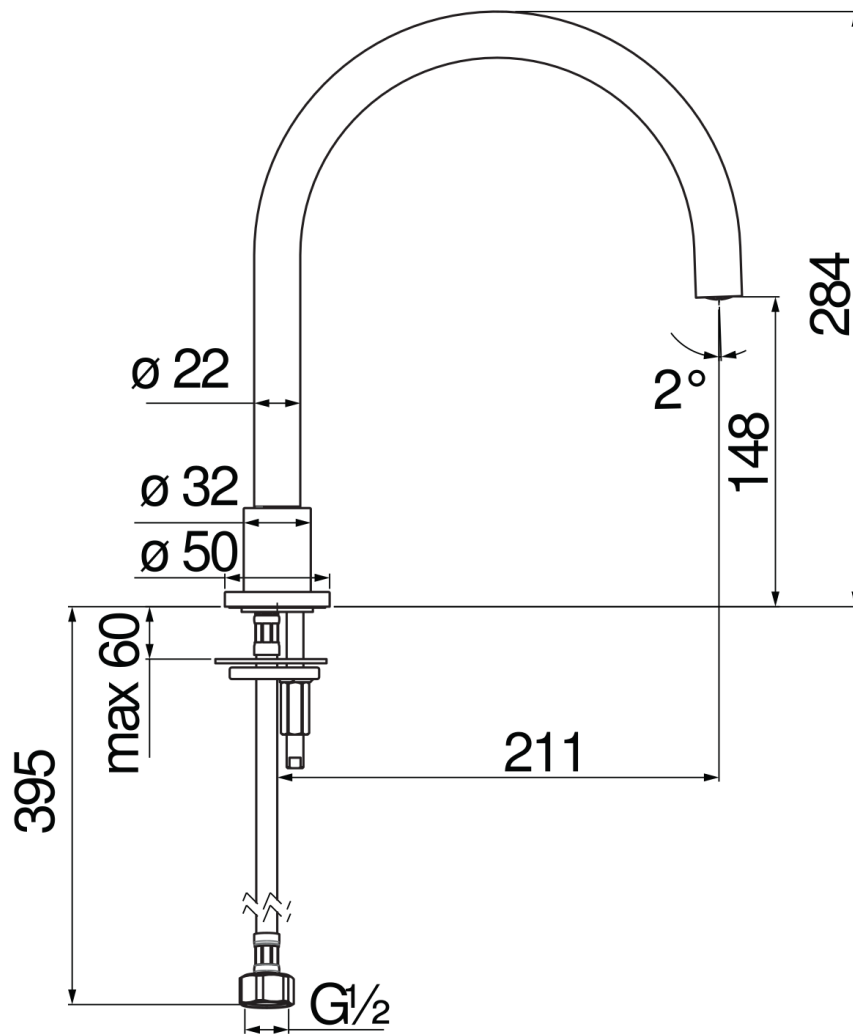

SPECIFICATIES

Uitloop badrand

Velvet black

Anti-kalk beluchter M 18,5 x 1

FLOW RATE DIAGRAM: HOT/COLD WATER