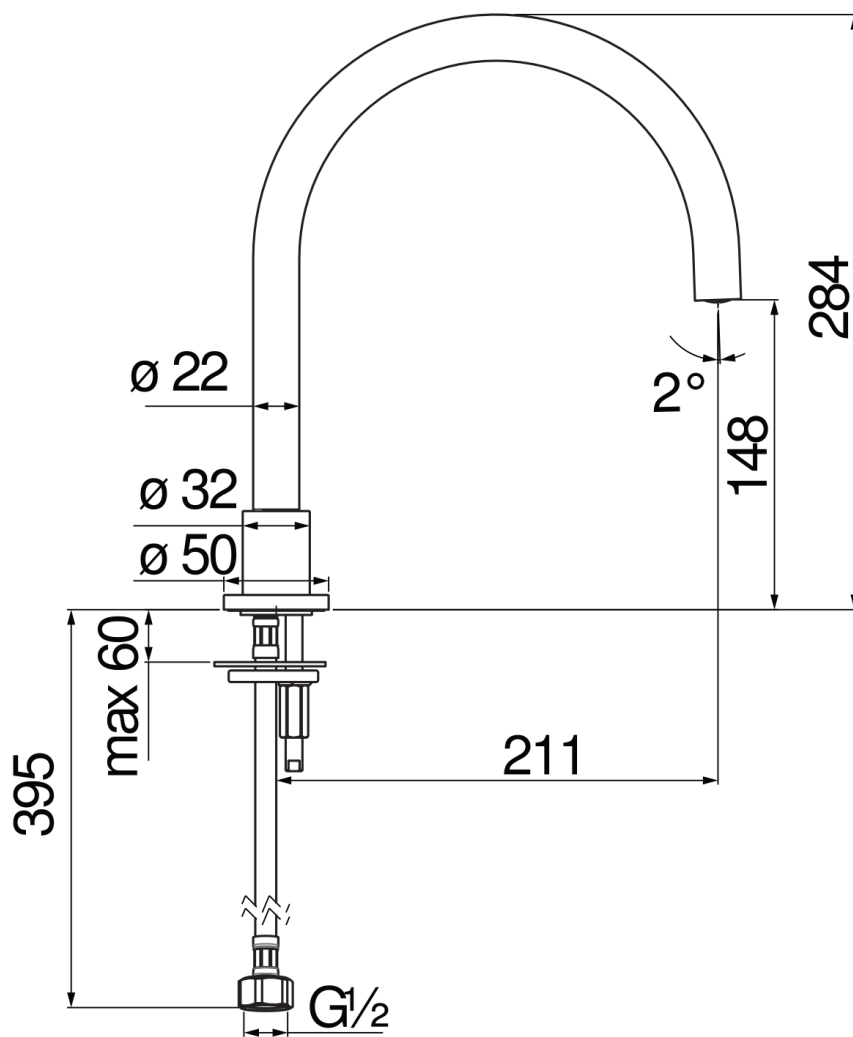

SPECIFICATIES

Uitloop badrand

Chrome

Anti-kalk beluchter M 18,5 x 1

FLOW RATE DIAGRAM: HOT/COLD WATER