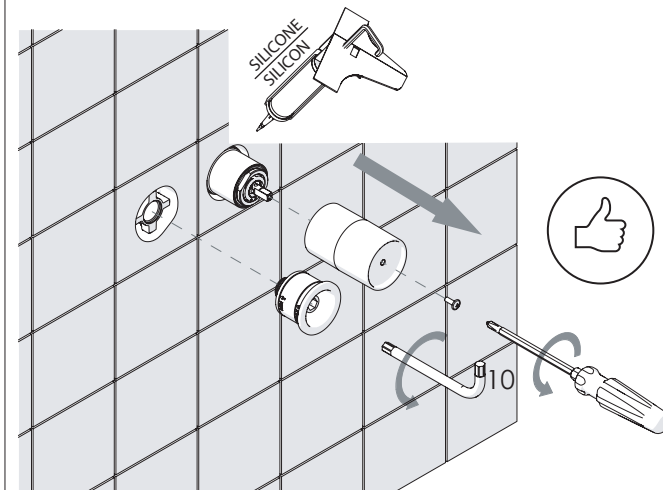

Not included / Non incluso / Non Inclus / Nie zawarty / No incluido / Nao incluido

1

SE NON CROMATO
IF NO CHROME

IT La finitura della parte estetica deve corrispondere a quella della parte incassata.
Se non corrisponde bisogna svitare l'anello CROMATO e avvitare l'anello in finitura fornito solo nel kit della parte estetica.

EN The finish of the external part must be combined with the finish of the flush-fit part.
If it does not match, unscrew the CHROME ring and screw the finishing ring supplied only in the kit of the aesthetic part.

RIFERIMENTO IISTRWE81198#---STD
REFERENCE

2

TEST

3

4

5