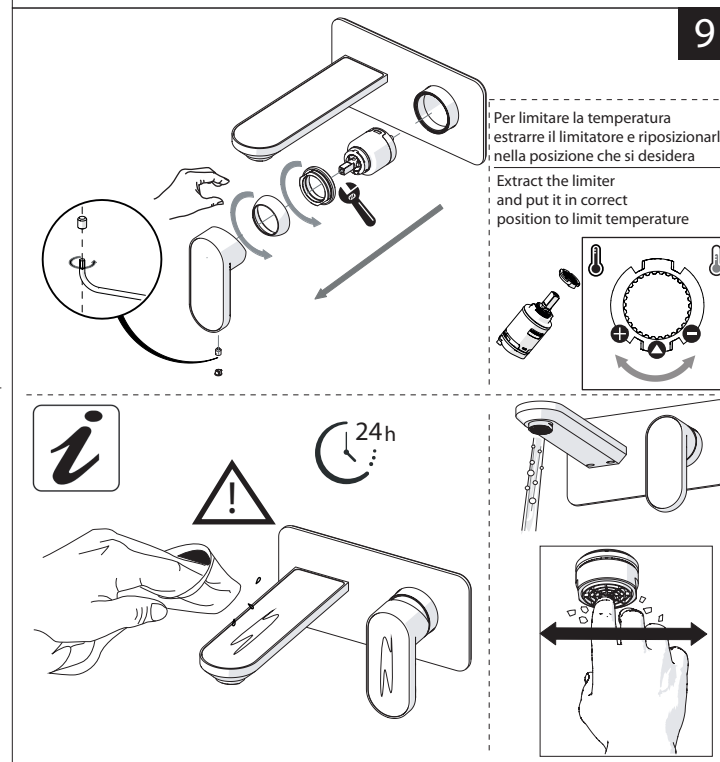

6

8

7

9

DRESS

DS106198

DS106198/1

www.nobili.it

PRIMA DI INIZIARE / BEFORE STARTING

PULIZIA / CLEANING

IISTRDS106198#--STD

REV1.03/2020