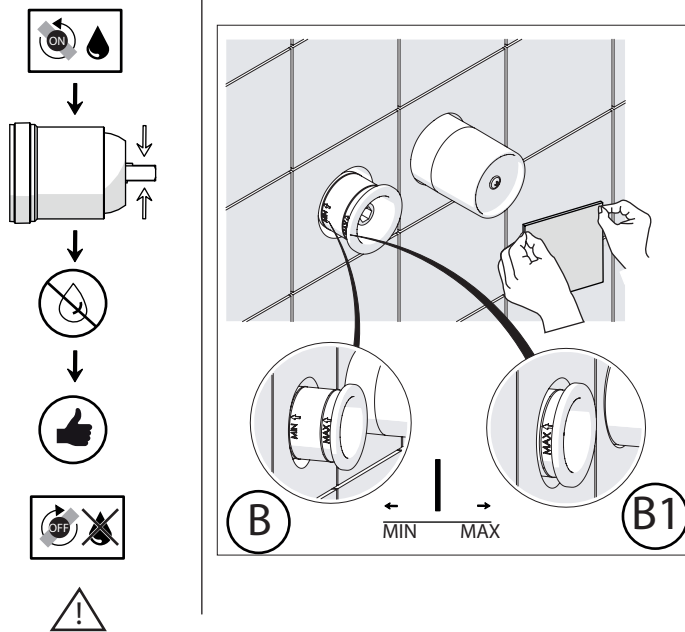

Not included / Non incluso / Non Inclus / Nie zawarty / No incluido / Nao incluido

1

SE NON CROMATO
IF NO CHROME

IT La finitura della parte estetica deve corrispondere a quella della parte incassata.
Se non corrisponde bisogna svitare l'anello CROMATO e avvitare l'anello in finitura fornito solo nel kit della parte estetica.

EN The finish of the external part must be combined with the finish of the flush-fit part.
If it does not match, unscrew the CHROME ring and screw the finishing ring supplied only in the kit of the aesthetic part.

RIFERIMENTO IISTRWE81198#---STD
REFERENCE

2

TEST

3

4

5