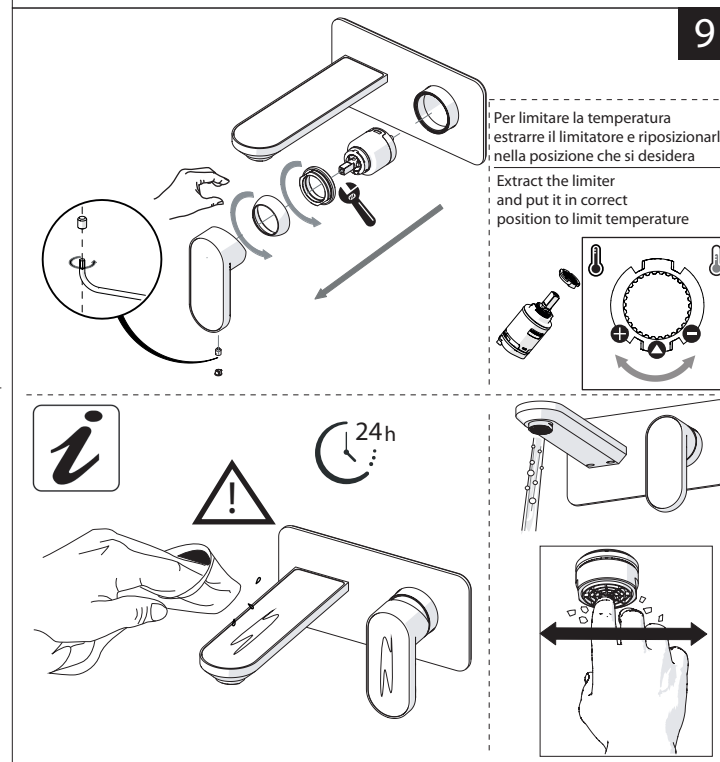

6

8

7

9

DRESS

DS106198

DS106198/1

www.nobili.it

PRIMA DI INIZIARE / BEFORE STARTING

	P bar		MAX 10 MIN 0,5		5		T °C		MAX 80		65 45

PULIZIA / CLEANING

	ACQUA WATER		ALCOOL ✓		MICROFIBRA MICROFIBER ✓		SPUGNA SPONGE ✗		DETERGENTI DETERGENT ✗
	PER VERNICIATO FOR PAINTED		ACQUA E SAPONE WATER AND SOAP ✓