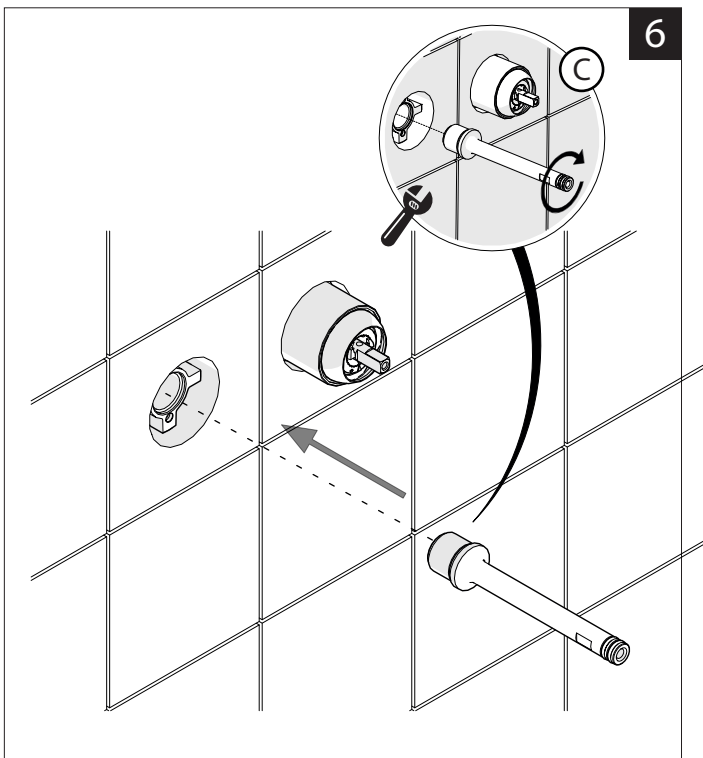

6

8

7

9

DRESS

DS106198

DS106198/1

www.nobili.it

PRIMA DI INIZIARE / BEFORE STARTING

	P bar		MAX 10 MIN 0,5		5		T °C		MAX 80		65 45

PULIZIA / CLEANING

	ACQUA WATER		ALCOOL ✓		MICROFIBRA MICROFIBER ✓		SPUGNA SPONGE ✗		DETERGENTI DETERGENT ✗
	PER VERNICIATO FOR PAINTED		ACQUA E SAPONE WATER AND SOAP ✓