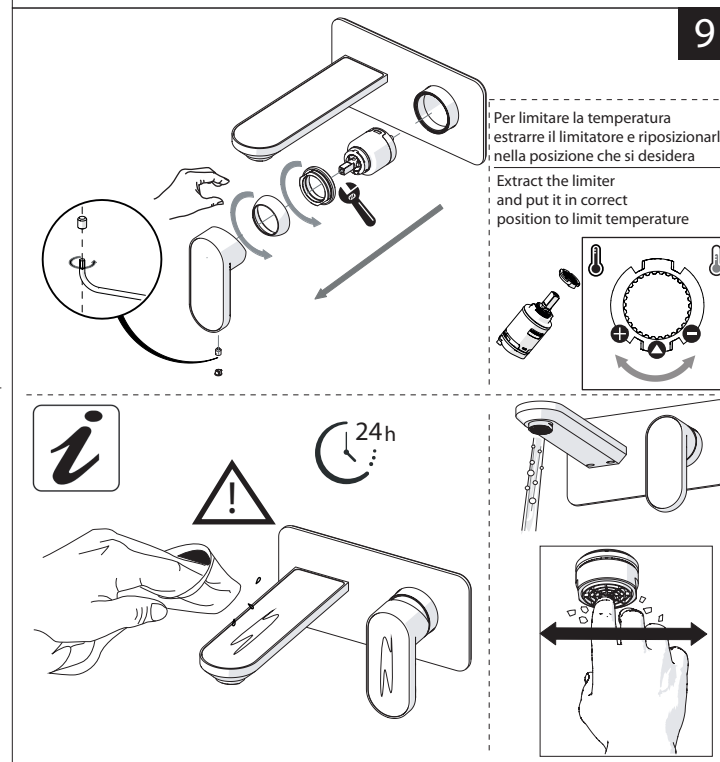

6

8

7

9

DRESS

DS106198

DS106198/1

www.nobili.it

PRIMA DI INIZIARE / BEFORE STARTING

	P bar		MAX 10 MIN		5		T °C		MAX 80		65 45

PULIZIA / CLEANING

ACQUA WATER	NO VERNICIATO NO PAINTED	MICROFIBRA MICROFIBER	SPUGNA SPONGE	DETERGENTI DETERGENT
PER VERNICIATO FOR PAINTED	ACQUA E SAPONE WATER AND SOAP