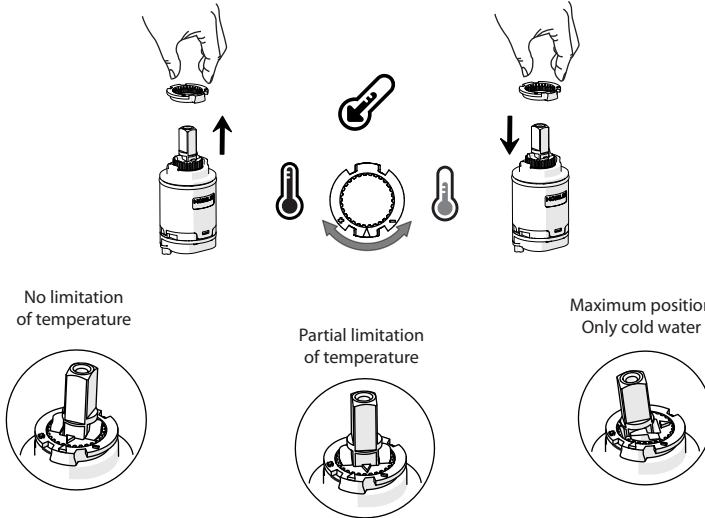

-50%

7

ON 50%

ON 100%

8

9

No limitation of temperature

Partial limitation of temperature

Maximum position Only cold water

NOBILIS®
The Best Technology for Water

LP90118/1

LP90119/1

IISTRLP90118/1---STD

www.grupponobili.it

REV2.07/2013

10