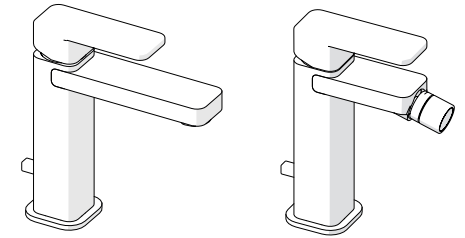

-50%

7

ON 50%

ON 100%

8

9

No limitation of temperature

Partial limitation of temperature

Maximum position Only cold water

NOBILIS®
The Best Technology for Water

LP90118/1

LP90119/1

IISTRLP90118/1---STD

www.grupponobili.it

REV2.07/2013

10