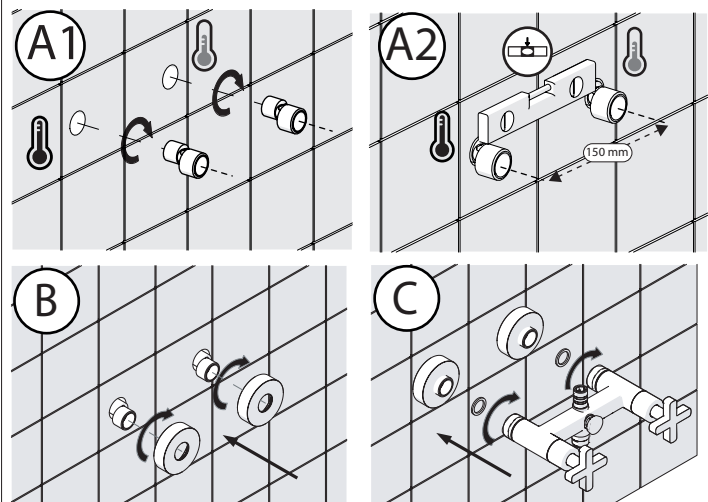

Not included / Non incluso / Non Inclus / Nie zawarty / No incluido / Nao incluido

1

2

3

4

5