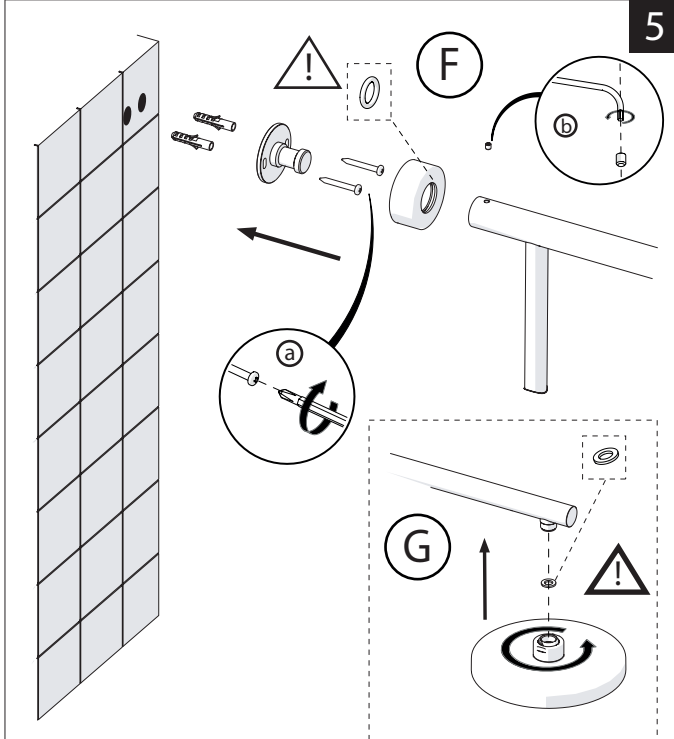

Not included / Non incluso / Non Inclus / Nie zawarty / No incluido / Nao incluido

1

2

3

4

5