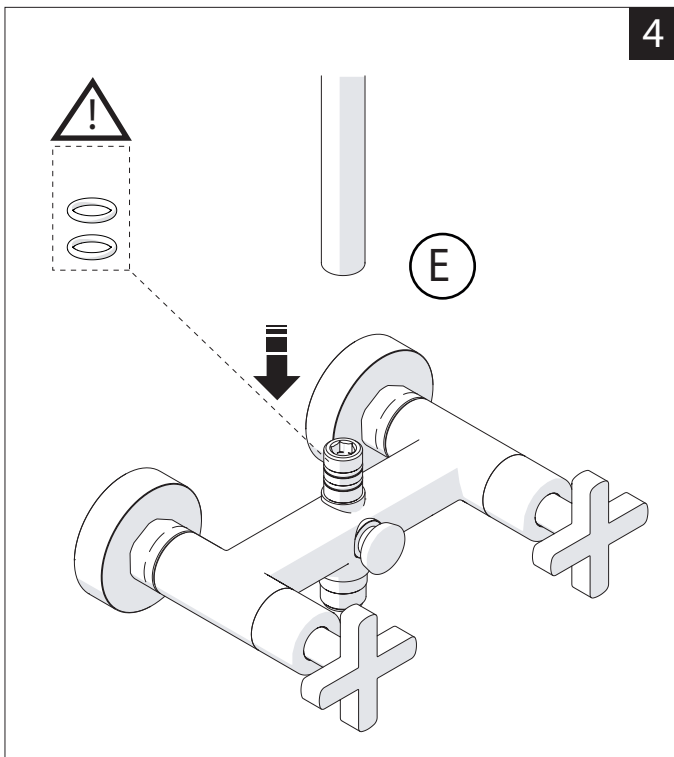

Not included / Non incluso / Non Inclus / Nie zawarty / No incluido / Nao incluido

1

2

3

4

5