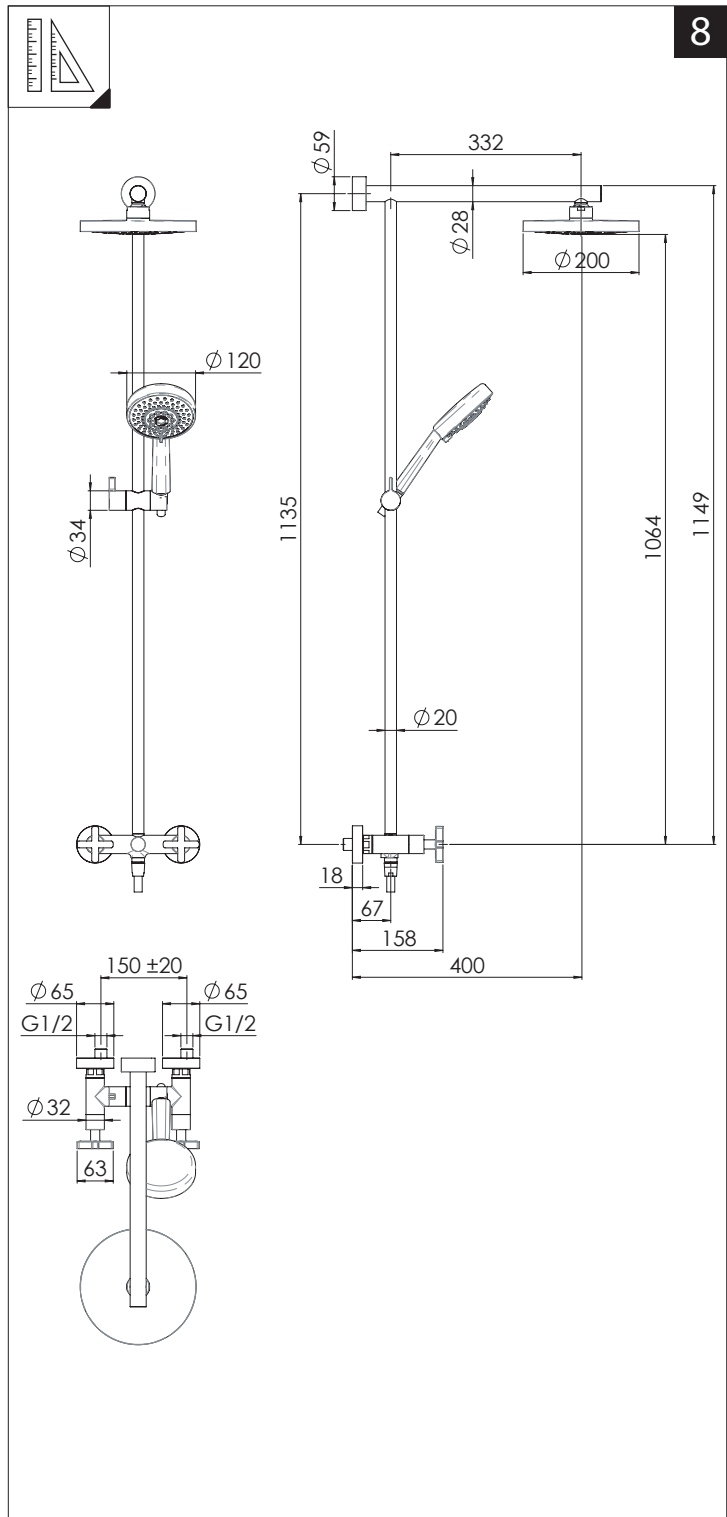

www.grupponobili.it

PRIMA DI INIZIARE / BEFORE STARTING

P	P bar	T	T °C	W	W
P	0,5 MIN	T	MAX 80	W	W
P	MAX 10	T	MAX 65	W	W
P	1	T	45	W	W

PULIZIA / CLEANING

ACQUA WATER	ALCOOL	MICROFIBRA MICROFIBER	SPUGNA SPONGE	DETERGENTI DETERGENT
ACQUA WATER	ALCOOL	MICROFIBRA MICROFIBER	SPUGNA SPONGE	DETERGENTI DETERGENT