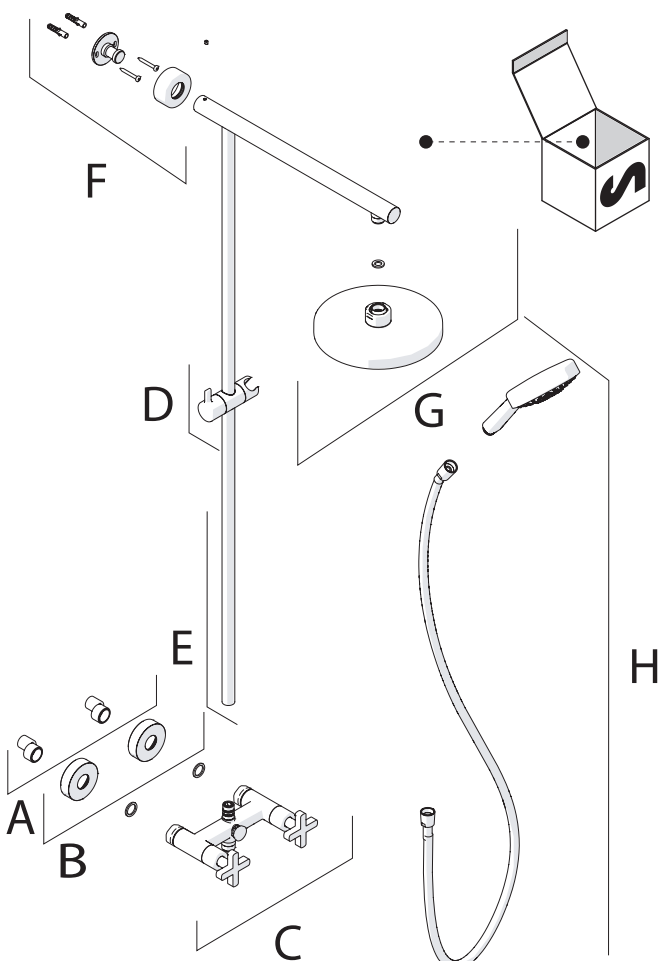

Not included / Non incluso / Non Inclus / Nie zawarty / No incluido / Nao incluido

1