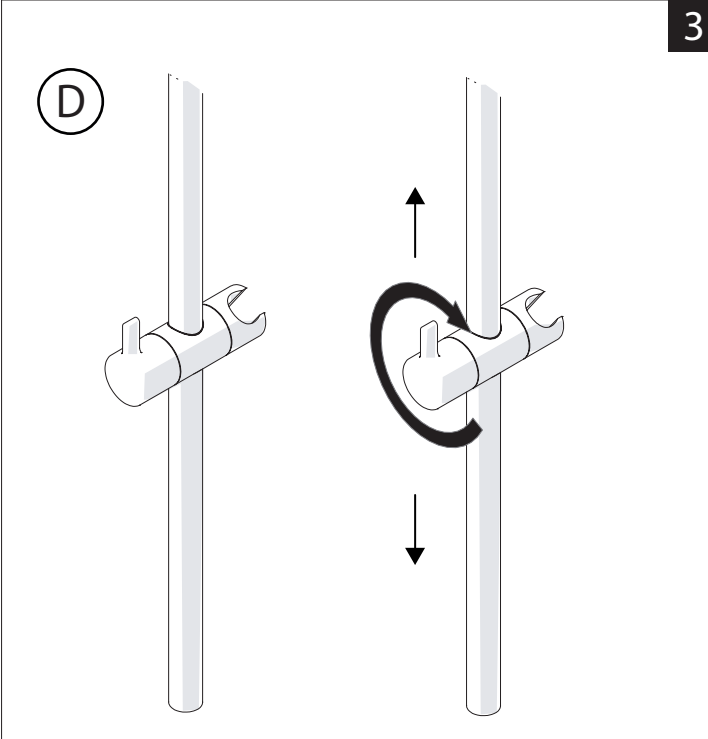

Not included / Non incluso / Non Inclus / Nie zawarty / No incluido / Nao incluido

1

2

3

4

5