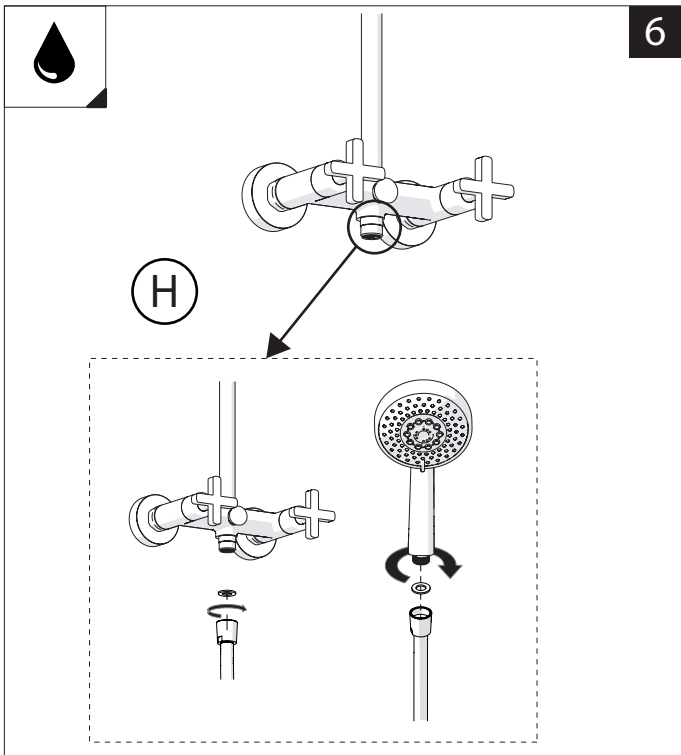

www.grupponobili.it

PRIMA DI INIZIARE / BEFORE STARTING

P	P bar	T	T °C	W	W
P	0,5 MIN	T	MAX 80	W	W
P	MAX 10	T	MAX 65	W	W
P	1	T	45	W	W

PULIZIA / CLEANING

ACQUA WATER	ALCOOL	MICROFIBRA MICROFIBER	SPUGNA SPONGE	DETERGENTI DETERGENT
ACQUA WATER	ALCOOL	MICROFIBRA MICROFIBER	SPUGNA SPONGE	DETERGENTI DETERGENT