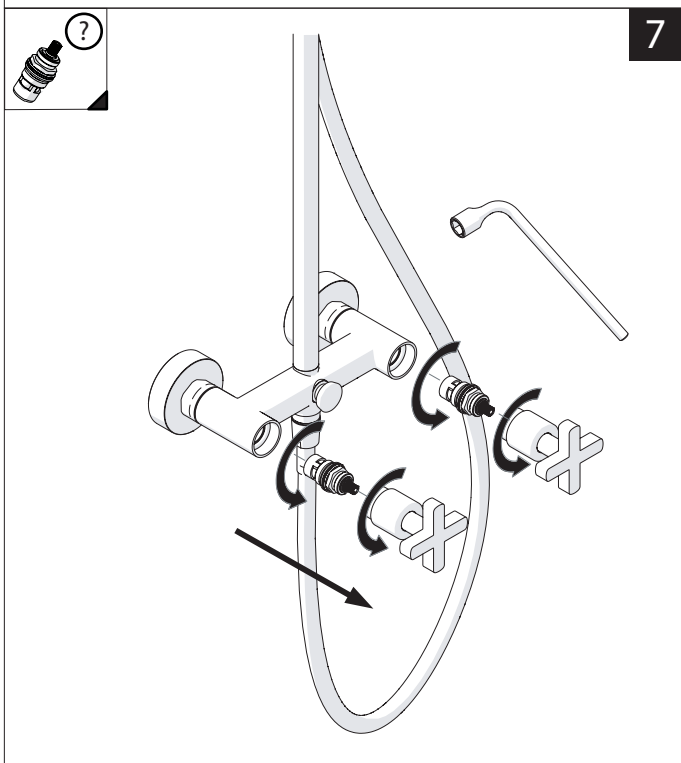

www.grupponobili.it

PRIMA DI INIZIARE / BEFORE STARTING

P	P bar	T	T °C	W	W
P	0,5 MIN	T	MAX 80	W	W
P	MAX 10	T	MAX 65	W	W
P	1	T	45	W	W

PULIZIA / CLEANING

ACQUA WATER	ALCOOL	MICROFIBRA MICROFIBER	SPUGNA SPONGE	DETERGENTI DETERGENT
ACQUA WATER	ALCOOL	MICROFIBRA MICROFIBER	SPUGNA SPONGE	DETERGENTI DETERGENT