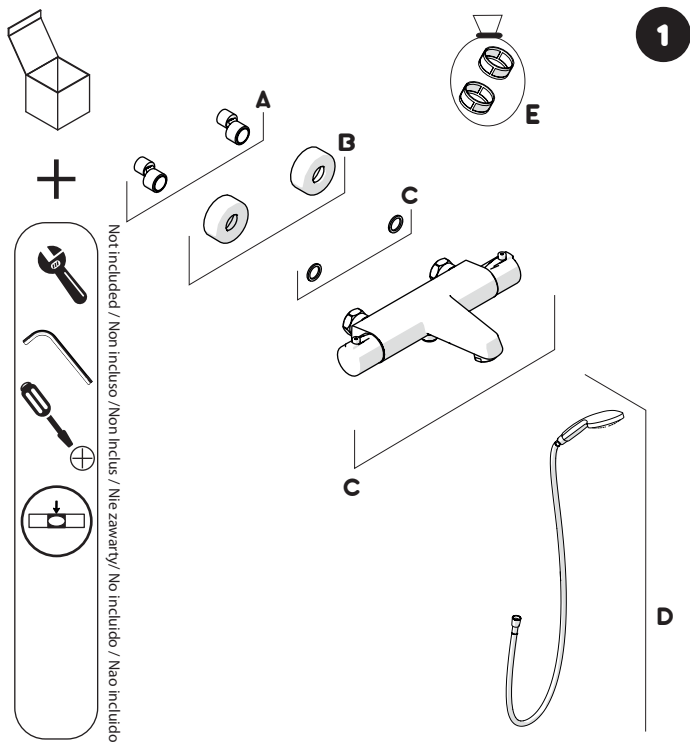

RCR201/5

1

RCR201/6

RCR201/56
RCR201/56A

- RCR201/56
- 
 COLOR GREEN
- 
 COLOR BLUE

RCR201/5
RCR201/6

2

RCR201/5

3

RCR201/6

RCR201/5

4

RCR201/6

RCR201/5

5

38

	P P bar	0,5 MIN	MAX 10	5 1	
	T T °C	MAX 80	65 45		

IISTR00201/5#--NEU REV2.12/2019

!
SY97010
INCLUDED
THIS IS AN
EXAMPLE

CHANGE FILTERS (spare into the box)

CLEANING