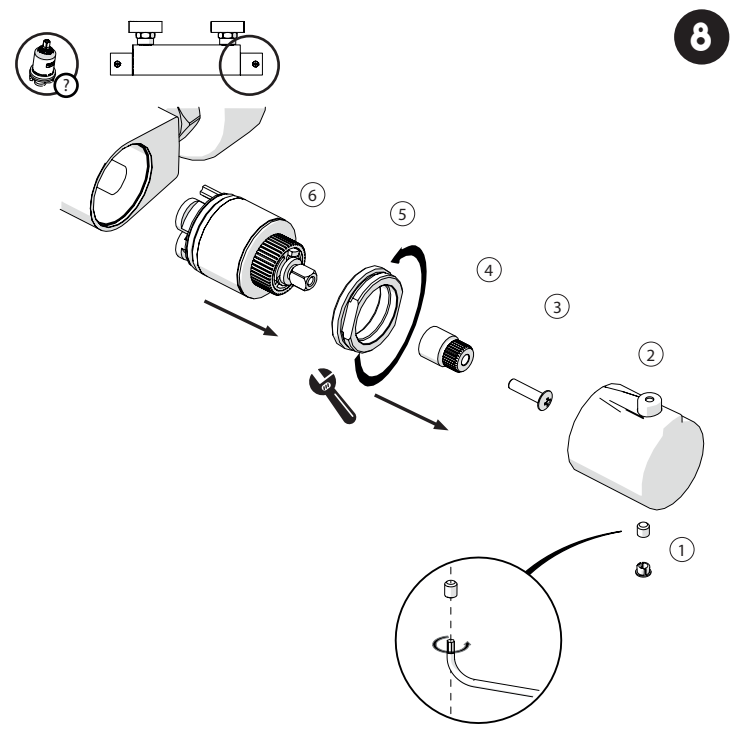

	P P bar	0,5 MIN	MAX 10	5 1	
	T T °C	MAX 80	65 45		

IISTR00201/5#--NEU REV2.12/2019

!
SY97010
INCLUDED
THIS IS AN
EXAMPLE

CHANGE FILTERS (spare into the box)

CLEANING