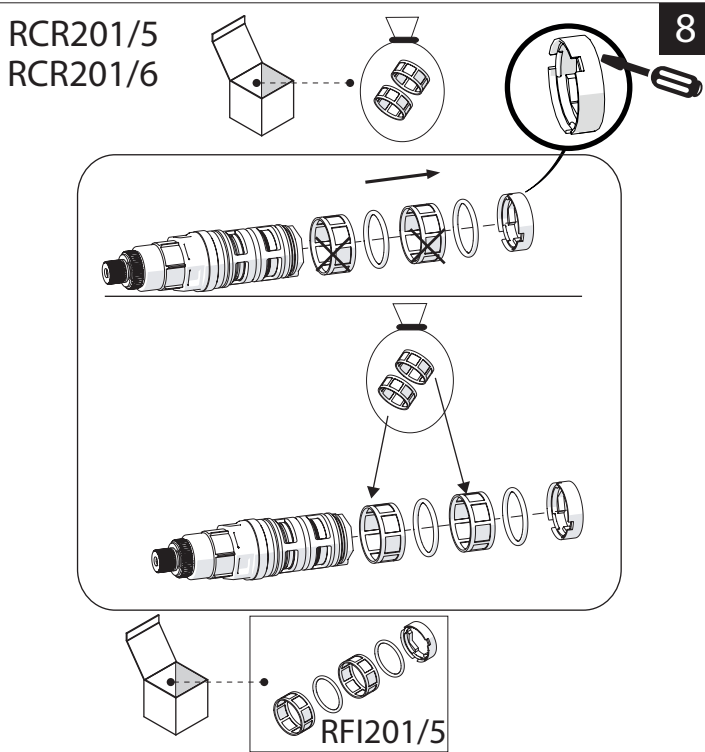

RCR201/5

1

RCR201/6

RCR201/56
RCR201/56A

- RCR201/56
- 
 COLOR GREEN
- 
 COLOR BLUE

RCR201/5
RCR201/6

2

RCR201/5

3

RCR201/6

RCR201/5

4

RCR201/6

RCR201/5

5

38

	P P bar	0,5 MIN	MAX 10	5 1	
	T T °C	MAX 80	65 45		

IISTR00201/5#--NEU REV2.12/2019

!
SY97010
INCLUDED
THIS IS AN
EXAMPLE

CHANGE FILTERS (spare into the box)

CLEANING