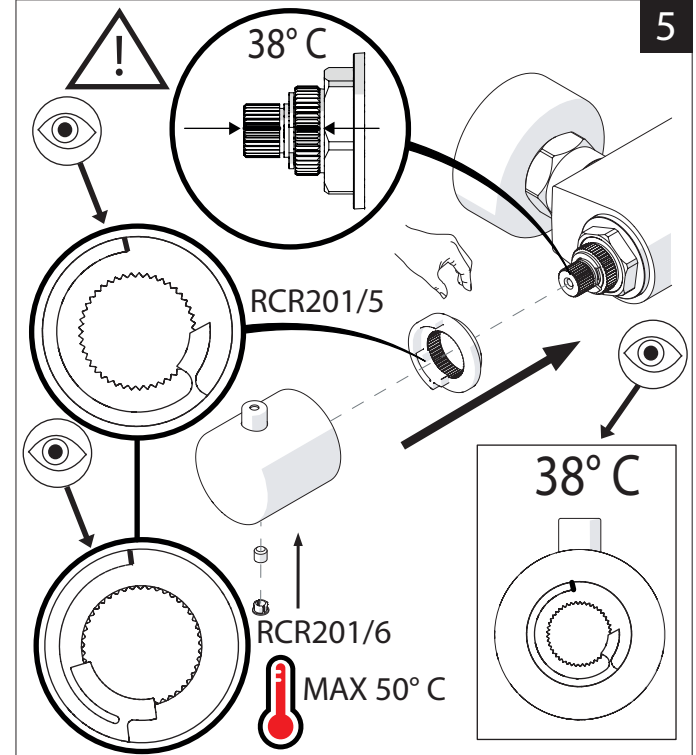

3

RCR201/6

RCR201/5

4

RCR201/6

RCR201/5

5

38

	P P bar	0,5 MIN	MAX 10	5 1	
	T T °C	MAX 80	65 45		

IISTR00201/5#--NEU REV2.12/2019

!
SY97010
INCLUDED
THIS IS AN
EXAMPLE

CHANGE FILTERS (spare into the box)

CLEANING