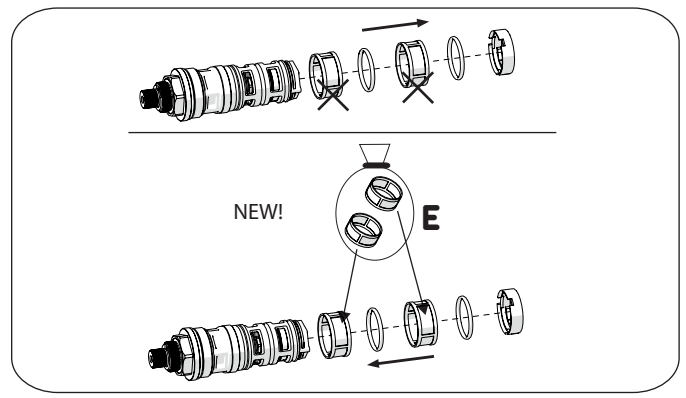

	P P bar	0,5 MIN	MAX 10	5 1	
	T T °C	MAX 80	65 45		

IISTR00201/5#--NEU REV2.12/2019

!
SY97010
INCLUDED
THIS IS AN
EXAMPLE

CHANGE FILTERS (spare into the box)

CLEANING