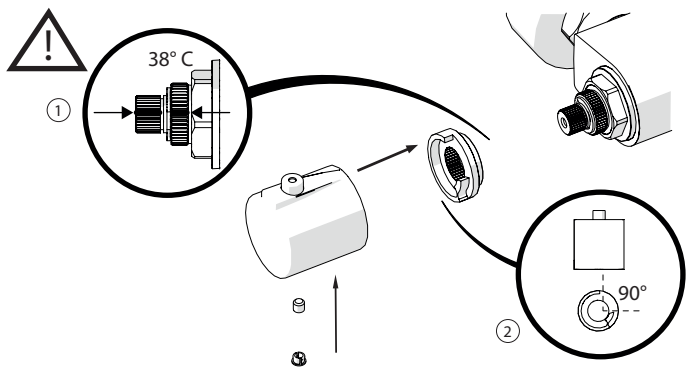

	P P bar	0,5 MIN	MAX 10	5 1	
	T T °C	MAX 80	65 45		

IISTR00201/5#--NEU REV2.12/2019

!
SY97010
INCLUDED
THIS IS AN
EXAMPLE

CHANGE FILTERS (spare into the box)

CLEANING