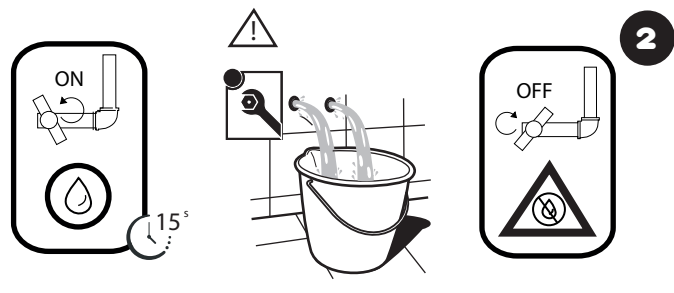

3

RCR201/6

RCR201/5

4

RCR201/6

RCR201/5

5

38

	P P bar	0,5 MIN	MAX 10	5 1	
	T T °C	MAX 80	65 45		

IISTR00201/5#--NEU REV2.12/2019

!
SY97010
INCLUDED
THIS IS AN
EXAMPLE

CHANGE FILTERS (spare into the box)

CLEANING