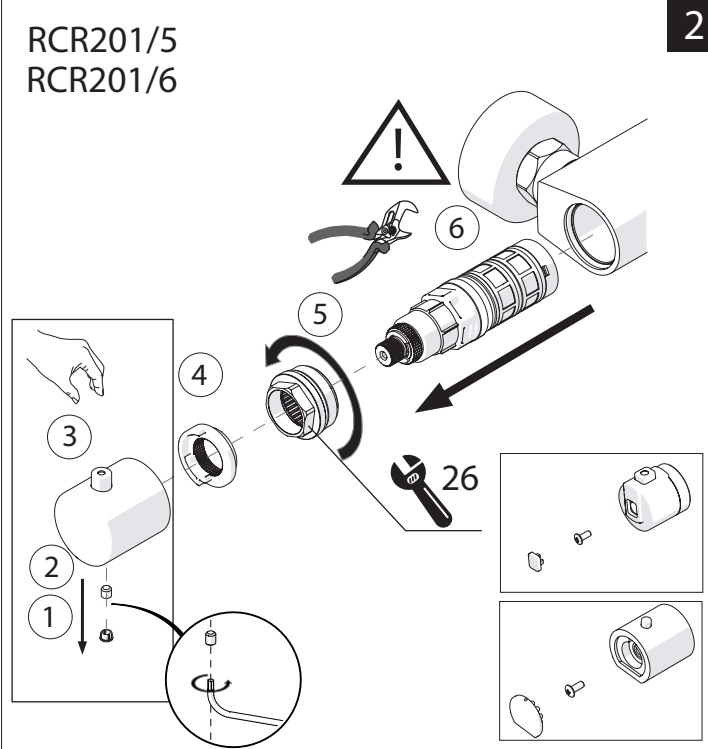

RCR201/5

1

RCR201/6

RCR201/56
RCR201/56A

- RCR201/56
- 
 COLOR GREEN
- 
 COLOR BLUE

RCR201/5
RCR201/6

2

RCR201/5

3

RCR201/6

RCR201/5

4

RCR201/6

RCR201/5

5

38

	P P bar	0,5 MIN	MAX 10	5 1	
	T T °C	MAX 80	65 45		

IISTR00201/5#--NEU REV2.12/2019

!
SY97010
INCLUDED
THIS IS AN
EXAMPLE

CHANGE FILTERS (spare into the box)

CLEANING