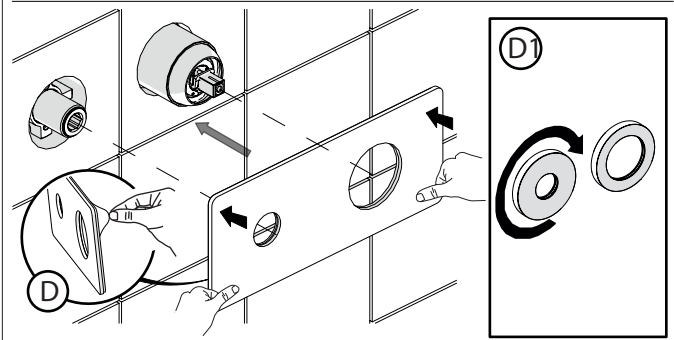

EN The finish of the external part must be combined with the finish of the flush-fit part.
If it does not match, unscrew the CHROME ring and screw the finishing ring supplied only in the kit of the aesthetic part.

RIFERIMENTO IISTRWE81198#---STD
REFERENCE

2

Ø MAX 55 mm

4

3

5

www.nobili.it

PRIMA DI INIZIARE / BEFORE STARTING