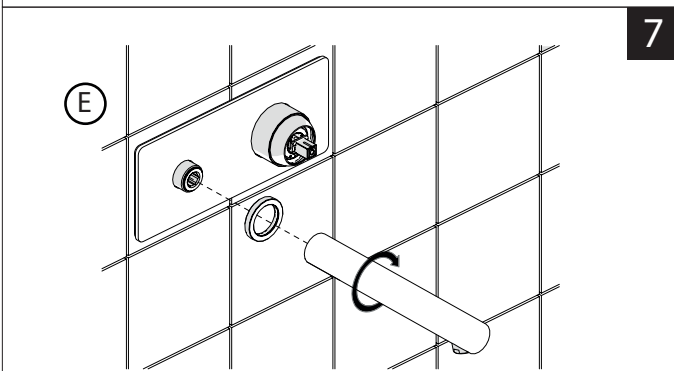

EN The finish of the external part must be combined with the finish of the flush-fit part.
If it does not match, unscrew the CHROME ring and screw the finishing ring supplied only in the kit of the aesthetic part.

RIFERIMENTO IISTRWE81198#---STD
REFERENCE

2

Ø MAX 55 mm

4

3

5

www.nobili.it

PRIMA DI INIZIARE / BEFORE STARTING