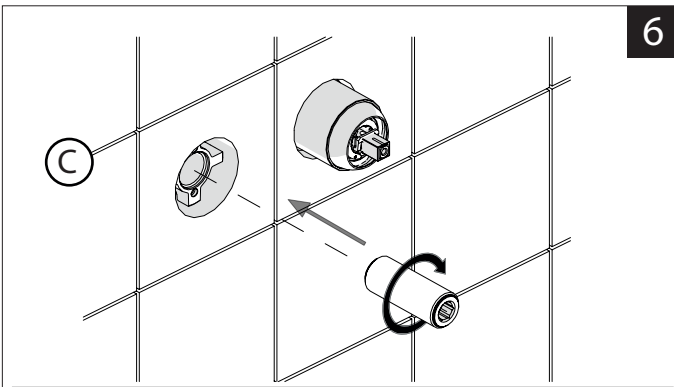

EN The finish of the external part must be combined with the finish of the flush-fit part.
If it does not match, unscrew the CHROME ring and screw the finishing ring supplied only in the kit of the aesthetic part.

RIFERIMENTO IISTRWE81198#---STD
REFERENCE

2

Ø MAX 55 mm

4

3

5

www.nobili.it

PRIMA DI INIZIARE / BEFORE STARTING