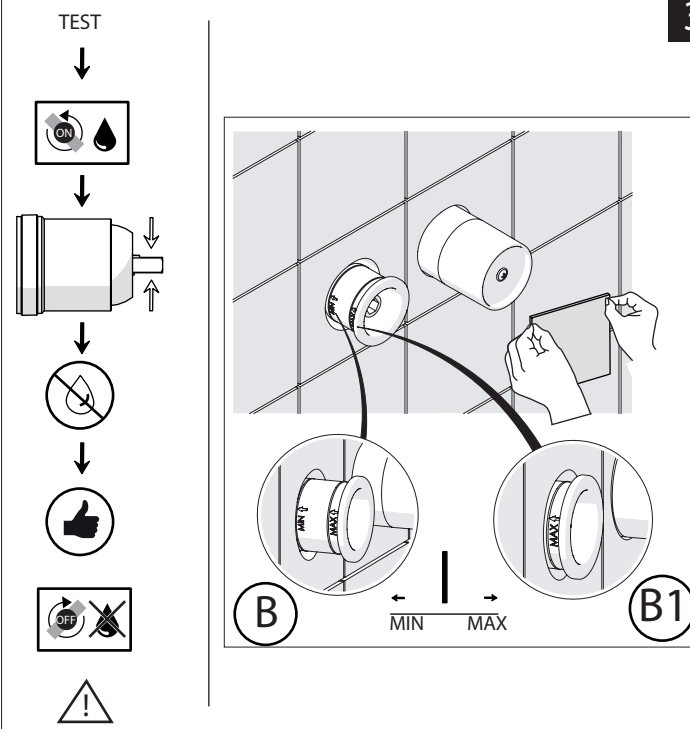

EN The finish of the external part must be combined with the finish of the flush-fit part.
If it does not match, unscrew the CHROME ring and screw the finishing ring supplied only in the kit of the aesthetic part.

RIFERIMENTO IISTRWE81198#---STD
REFERENCE

2

Ø MAX 55 mm

4

3

5

www.nobili.it

PRIMA DI INIZIARE / BEFORE STARTING