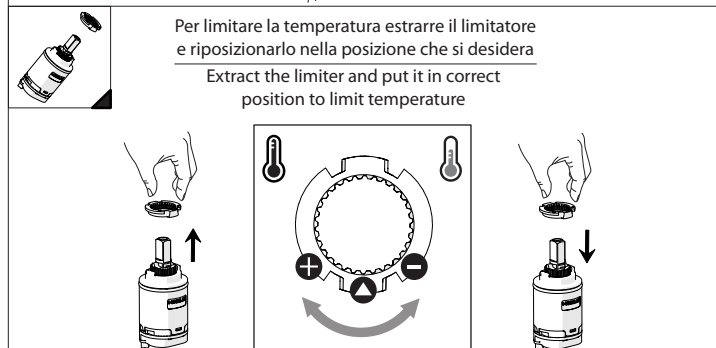

EN The finish of the external part must be combined with the finish of the flush-fit part.
If it does not match, unscrew the CHROME ring and screw the finishing ring supplied only in the kit of the aesthetic part.

RIFERIMENTO IISTRWE81198#---STD
REFERENCE

2

Ø MAX 55 mm

4

3

5

www.nobili.it

PRIMA DI INIZIARE / BEFORE STARTING