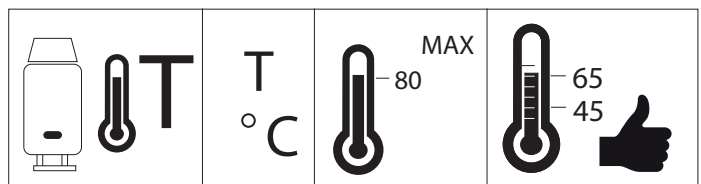

RCR201/56
RCR201/56A

6

RCR201/5
RCR201/6

8

RCR201/5
RCR201/6

RCR201/56
RCR201/56A

7

9

RCR201/5
RCR201/6