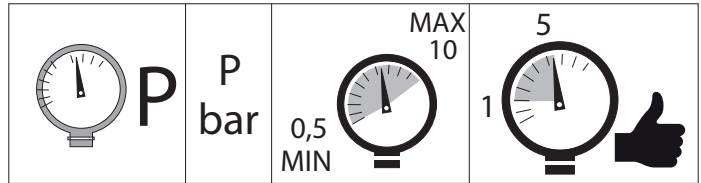

RCR201/56
RCR201/56A

6

RCR201/5
RCR201/6

8

RCR201/5
RCR201/6

RCR201/56
RCR201/56A

7

9

RCR201/5
RCR201/6