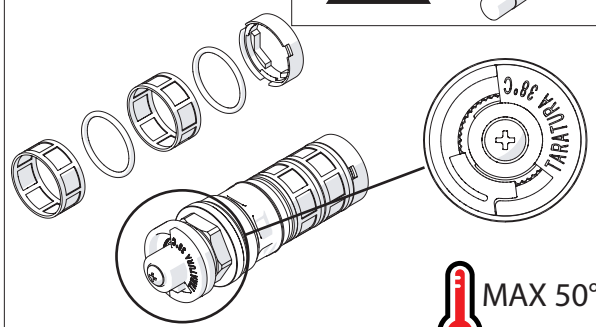

**PULIZIA / CLEANING**

<b>ACQUA</b> WATER	<b>ALCOOL</b>	<b>MICROFIBRA</b> MICROFIBER	<b>SPUGNA</b> SPONGE	<b>DETERGENTI</b> DETERGENT
✓	✓	✓	✗	✗

RCR201/5

1

RCR201/6

MAX 50° C

RCR201/56  
RCR201/56A

RCR201/56  
 COLOR GREEN ●  
 RCR201/56A  
 COLOR BLUE ●