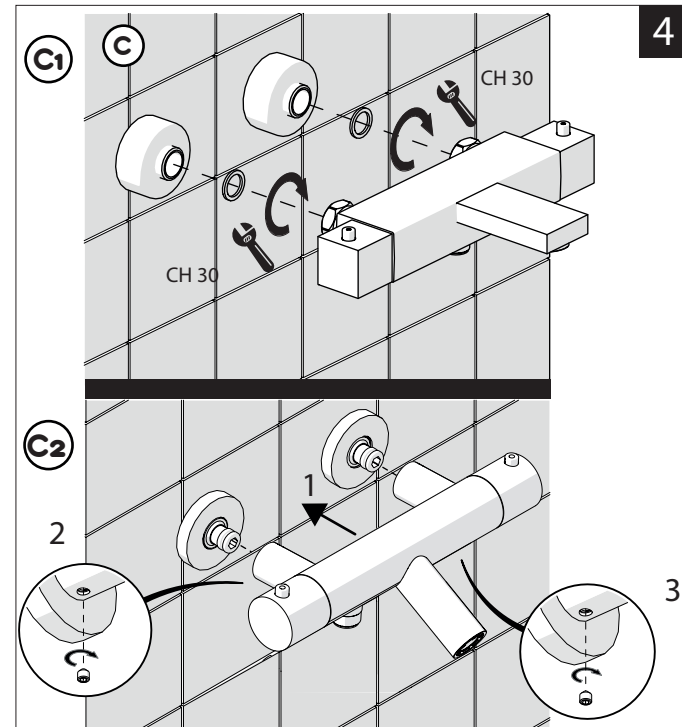

Not included / Non incluso / Non Inklus / Nie zawarty/ No incluido / Nao incluido

1

XXX10
INCLUSO
INCLUDED

2