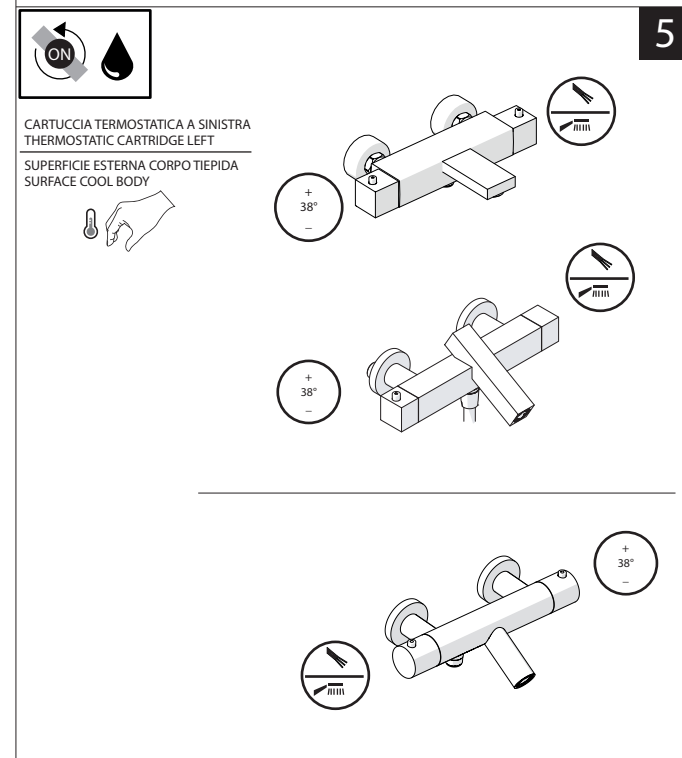

Not included / Non incluso / Non Inklus / Nie zawarty/ No incluido / Nao incluido

1

XXX10
INCLUSO
INCLUDED

2