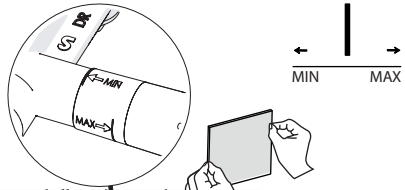

ATTENTION!
As per european rule EN817, in
case of test for the pipes after
cartridge, the pressure must be
within 4 bar for 1 minute, and the
cartridge in "open position"

CARTUCCIA APERTA
OPEN CARTRIDGE

A CH 7

USCITA CHIUSA
CLOSE OUTLET

B CH 7

USCITA CHIUSA
CLOSE OUTLET

6

7

8

9