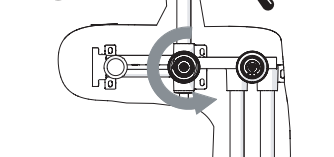

USCITA CHIUSA
CLOSE OUTLET