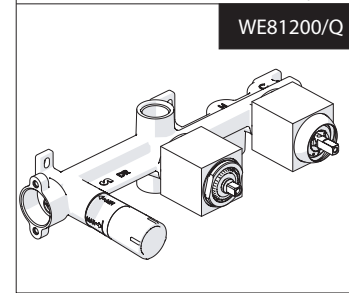

6

7

8

9

CARTUCCIA APERTA
OPEN CARTRIDGE

SECONDA USCITA
SECOND OUTLET

NOBILIS®
The Best Technology for Water

WE81200/T

WE81200/Q

WE81200/LP

www.grupponobili.it

PRIMA DI INIZIARE / BEFORE STARTING

PULIZIA / CLEANING

IISTRWE81200#---STD

REV0.09/2016