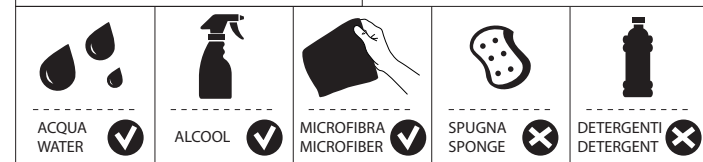

PULIZIA / CLEANING