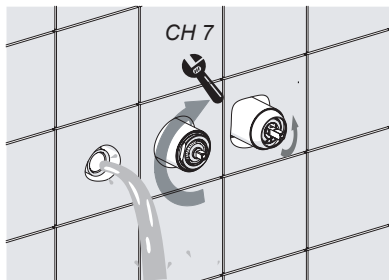

6

7

8

9

CARTUCCIA APERTA
OPEN CARTRIDGE

SECONDA USCITA
SECOND OUTLET

NOBILIS®
The Best Technology for Water

WE81200/T