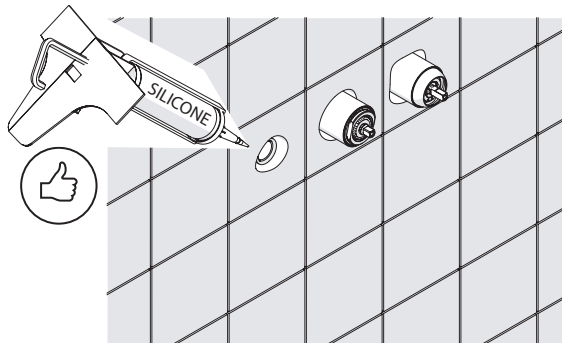

6

7

8

9

CARTUCCIA APERTA
OPEN CARTRIDGE

SECONDA USCITA
SECOND OUTLET

NOBILIS®
The Best Technology for Water

WE81200/T