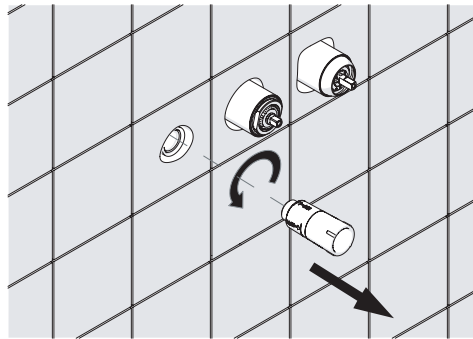

6

7

8

9

CARTUCCIA APERTA
OPEN CARTRIDGE

SECONDA USCITA
SECOND OUTLET

NOBILIS®
The Best Technology for Water

WE81200/T