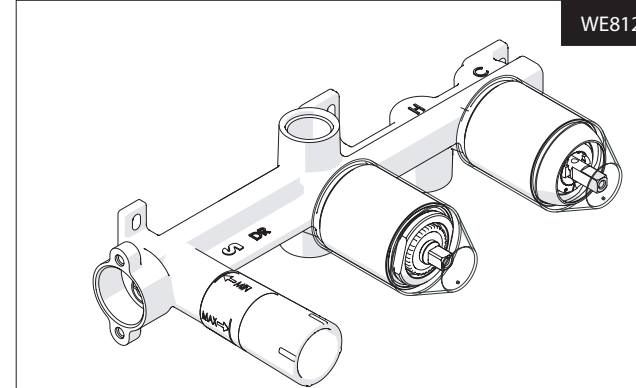

6

7

8

9

CARTUCCIA APERTA
OPEN CARTRIDGE

SECONDA USCITA
SECOND OUTLET

NOBILIS®
The Best Technology for Water

WE81200/T