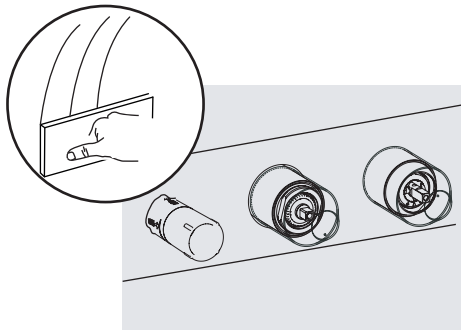

6

7

8

9

CARTUCCIA APERTA
OPEN CARTRIDGE

SECONDA USCITA
SECOND OUTLET

NOBILIS®
The Best Technology for Water

WE81200/T