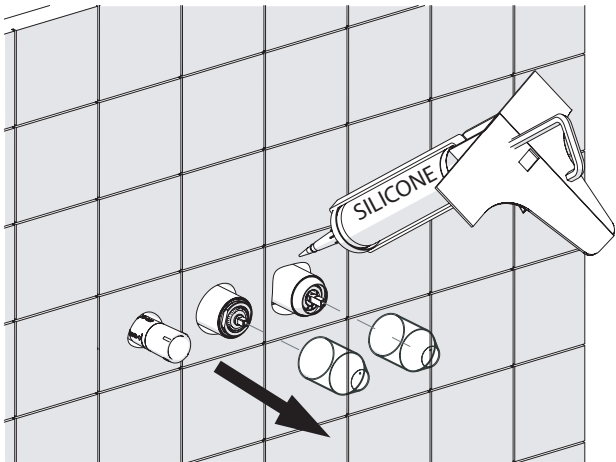

6

7

8

9

CARTUCCIA APERTA
OPEN CARTRIDGE

SECONDA USCITA
SECOND OUTLET

NOBILIS®
The Best Technology for Water

WE81200/T