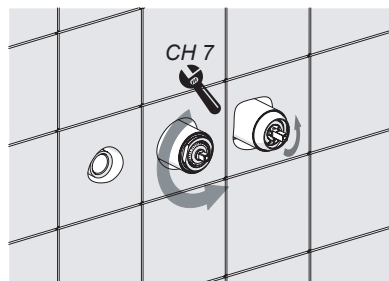

6

7

8

9

CARTUCCIA APERTA
OPEN CARTRIDGE

SECONDA USCITA
SECOND OUTLET

NOBILIS®
The Best Technology for Water

WE81200/T