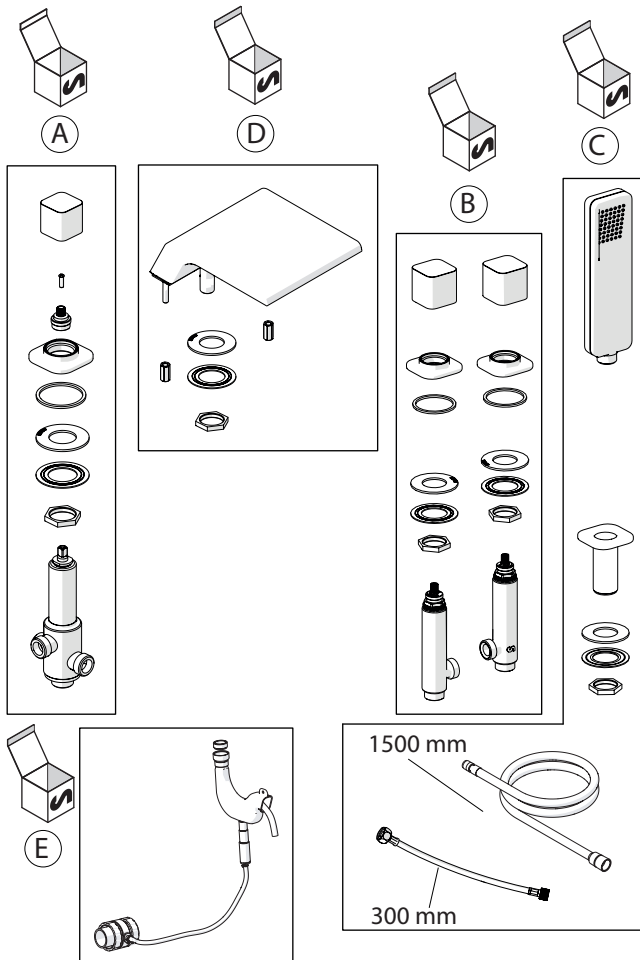

Not included / Non incluso / Non Inclus / Nie zawarty/ No incluido / Nao incluido

1

5 FORI Ø 30
5 HOLES

2

FORO BOCCA Ø 35
SPOUT HOLE

CODICI/CODE:
WEBK204/LR
WEBK204/T1LR
WEBK204/1LR
WEBK204/1T1LR

4 FORI Ø 30
4 HOLES