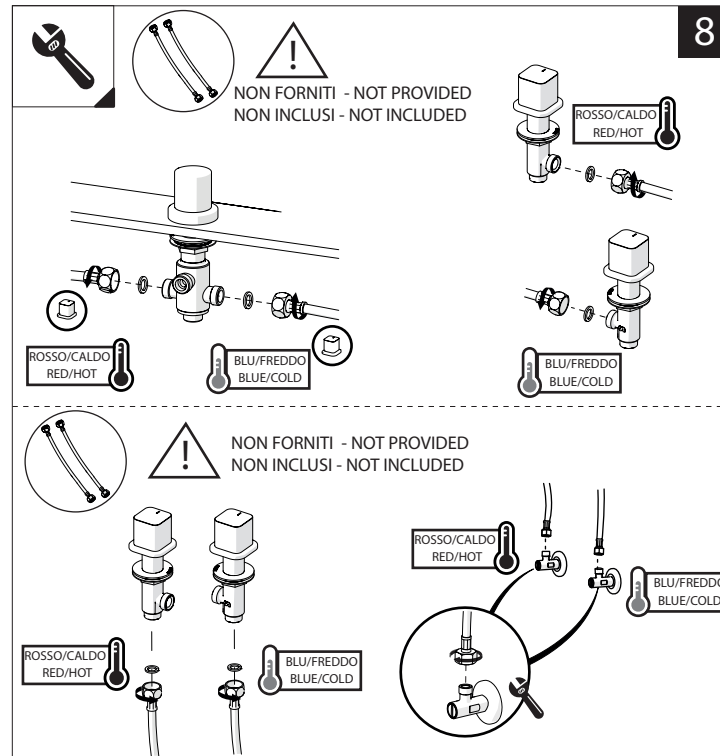

www.grupponobili.it

PRIMA DI INIZIARE / BEFORE STARTING

PULIZIA / CLEANING