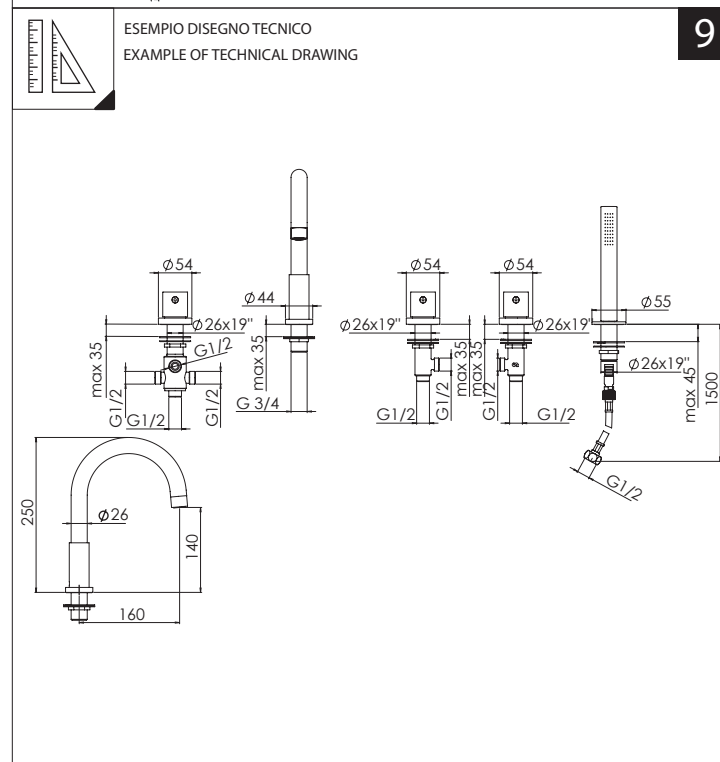

www.grupponobili.it

PRIMA DI INIZIARE / BEFORE STARTING

PULIZIA / CLEANING