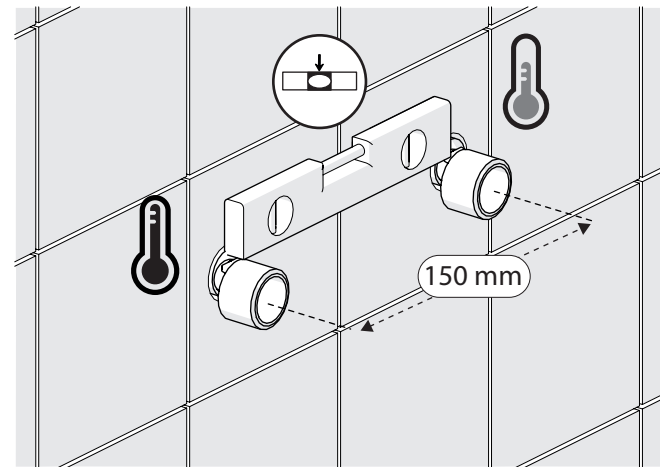

Not included / Non incluso / Non Inclus / Nie zawarty / No incluido / Nao incluido

1

SOLO SE124110
ONLY

2

3

4

5