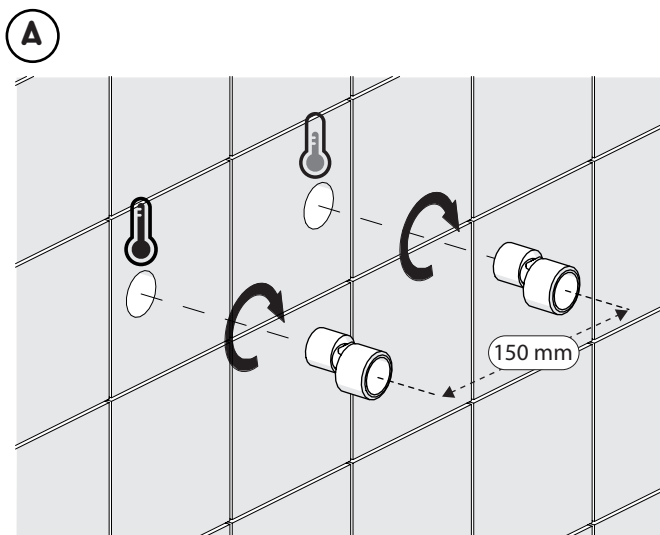

Not included / Non incluso / Non Inclus / Nie zawarty / No incluido / Nao incluido

1

SOLO SE124110
ONLY

2

3

4

5