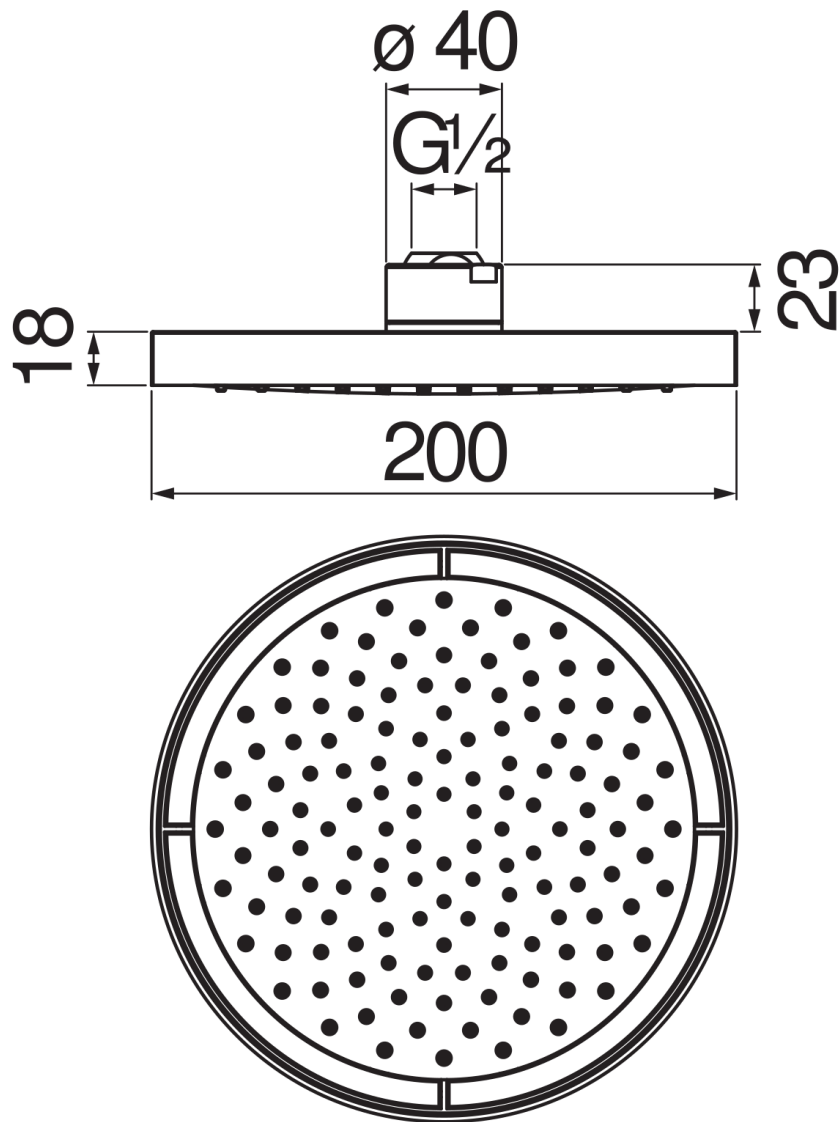

SPECIFICATIONS

Swivel shower head (Abs)

Red canyon PVD

Dimension \varnothing 200 mm

Rain jet

Packaging: 24 x 25 x 8 cm / 0,0048 m³ / 0,97 kg

FLOW RATE DIAGRAM: HOT/COLD WATER